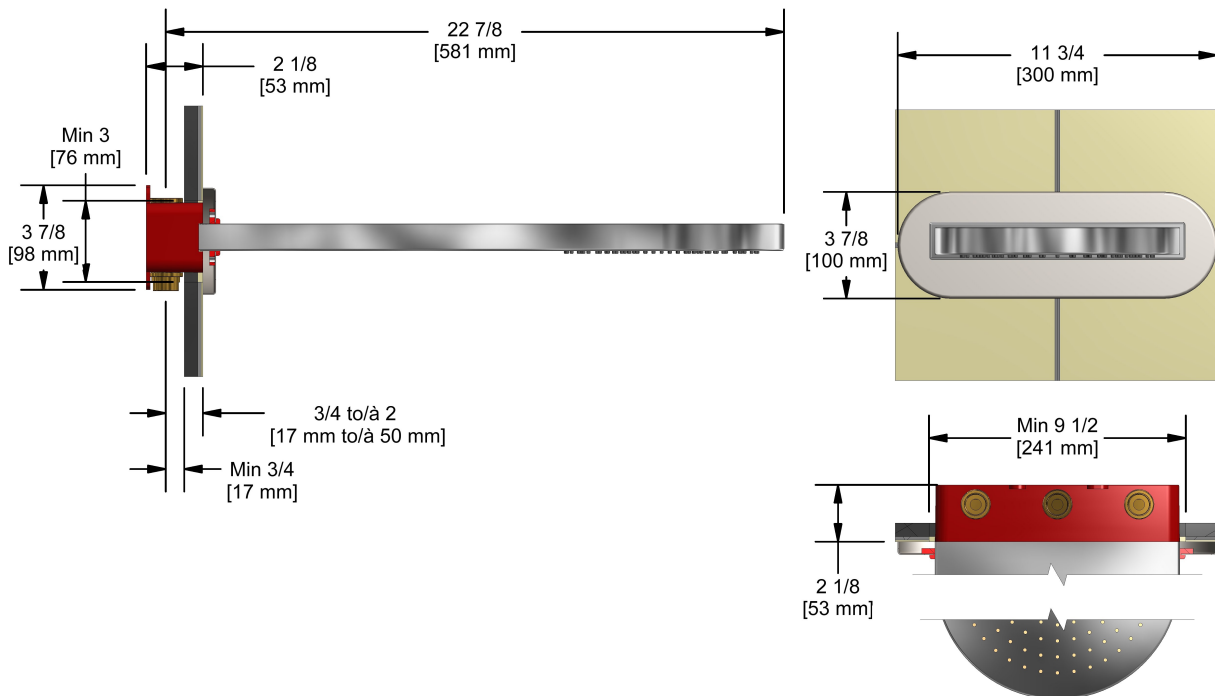

Rain and cascade shower head
406XX

Specifications

Descriptions

- Scale-free
- Special rough included
- Rain and fall
- Two ½" inlets female NPT

Available colors

- C : Chrome

Available flow

- 9.5 L/min, 2.5 gpm (US) 60psi

Certifications

- CSA B125.1
- ASME A112.18.1

Sizes, models and finishes may differ from those presented.

Warranty

This Riobel Inc. product you have purchased carries a **Limited lifetime warranty on the chrome, PVD finished and all working parts** and is guaranteed from the initial purchase date against all **manufacturing defects**. All other finishes including plastic component are guaranteed for one year. All electric and/or electronic parts are covered by a 1-year limited warranty.