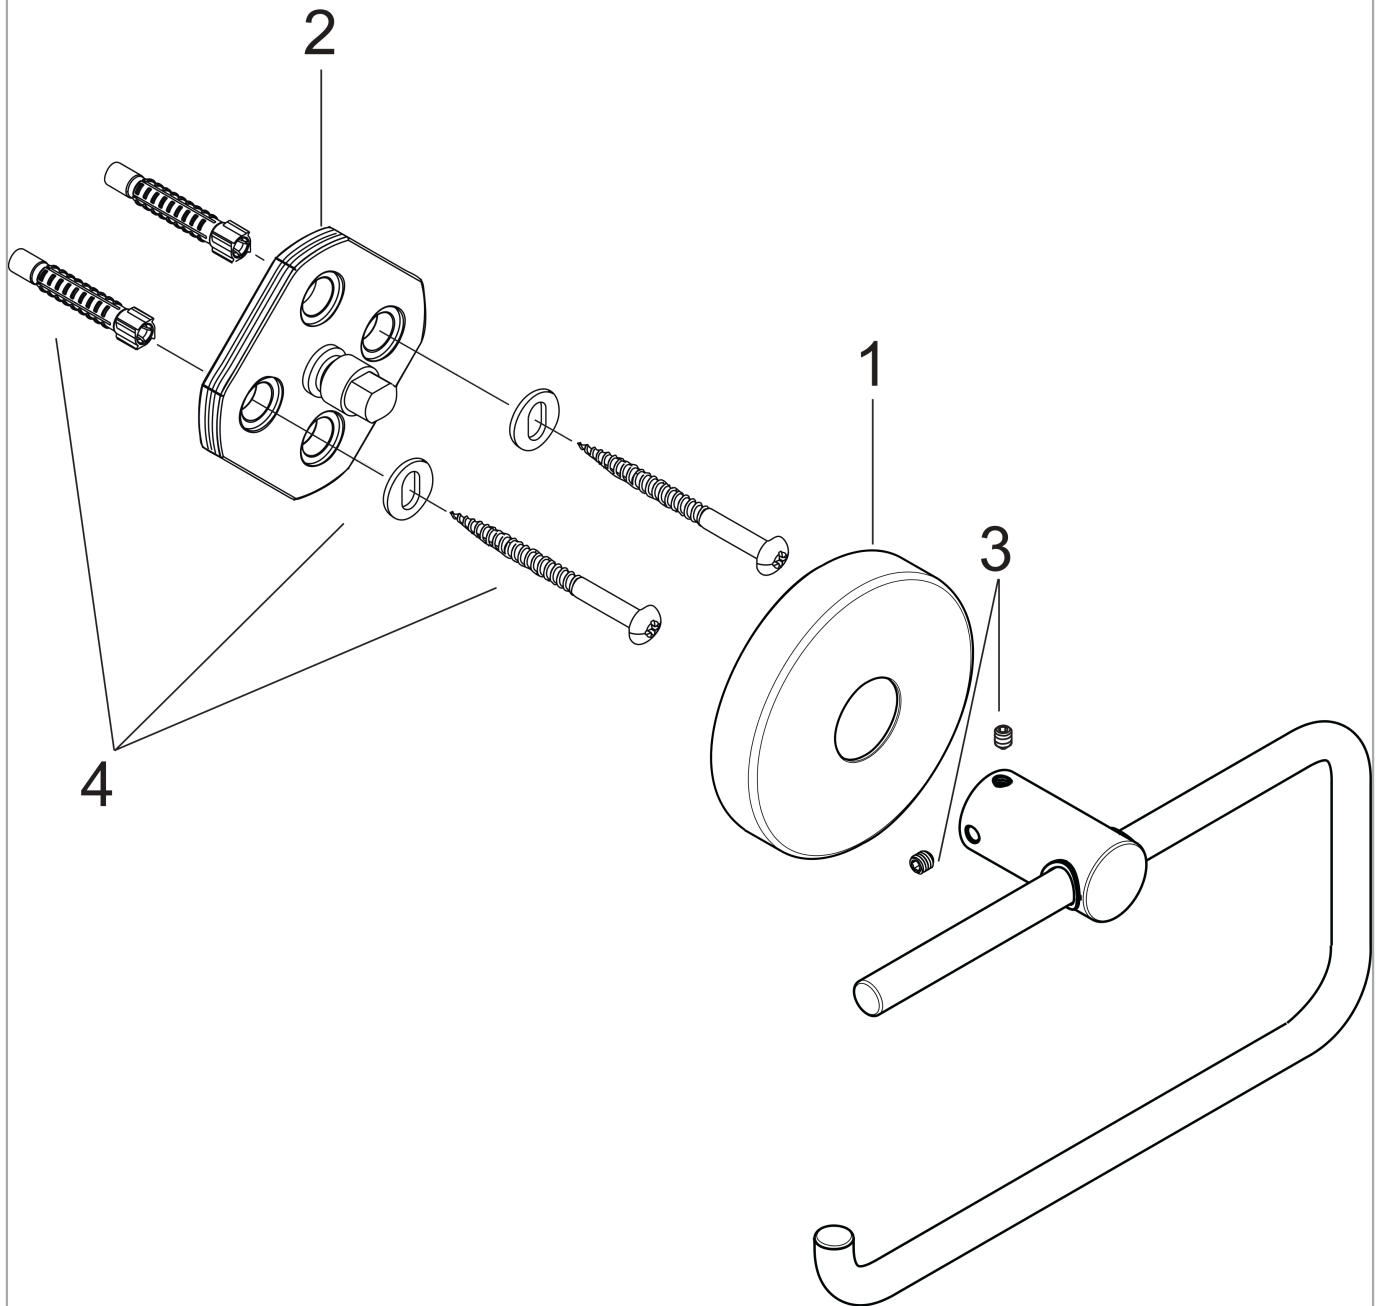

Logis

Toilet Paper Holder

Finish: **chrome** Part no. : **40526000**

Description

Features

- Wall-mounted
- Brass
- Metal holder
- With mounting material
- Concealed fastening
- Diameter of drilled hole: 0.23"

Item details

List Price \$ 117.00

Product image

Scale drawing

Logis
 Toilet Paper Holder
 Finish: **chrome** Part no. : **40526000**

Exploded drawing

Year of production: >11/08

Logis

Toilet Paper Holder

Finish: **chrome** Part no. : **40526000**

Spare parts list

Year of production: >11/08

Pos.	Description	Part no.	Price	PU
1	escutcheon	98538000	-	1
2	support element	98539000	-	1
3	hollow set screw M4x4	98540000	-	1
4	mounting set	96179000	-	1