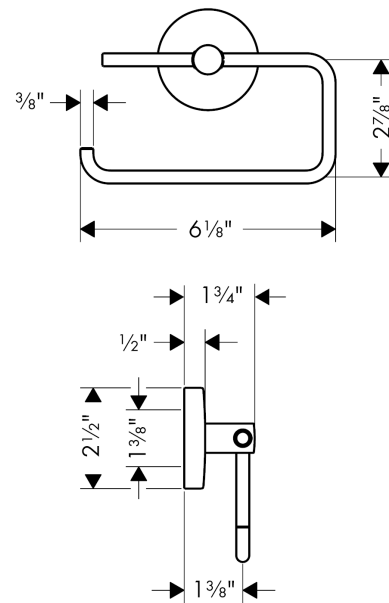

Logis

Toilet Paper Holder

Finish: **chrome** Part no. : **40526000**

Description

Features

- Wall-mounted
- Brass
- Metal holder
- With mounting material
- Concealed fastening
- Diameter of drilled hole: 0.23"

Item details

List Price \$ 117.00

Product image

Scale drawing

Logis
 Toilet Paper Holder
 Finish: **chrome** Part no. : **40526000**

Exploded drawing

Year of production: >11/08

Logis

Toilet Paper Holder

Finish: **chrome** Part no. : **40526000**

Spare parts list

Year of production: >11/08

Pos.	Description	Part no.	Price	PU
1	escutcheon	98538000	-	1
2	support element	98539000	-	1
3	hollow set screw M4x4	98540000	-	1
4	mounting set	96179000	-	1