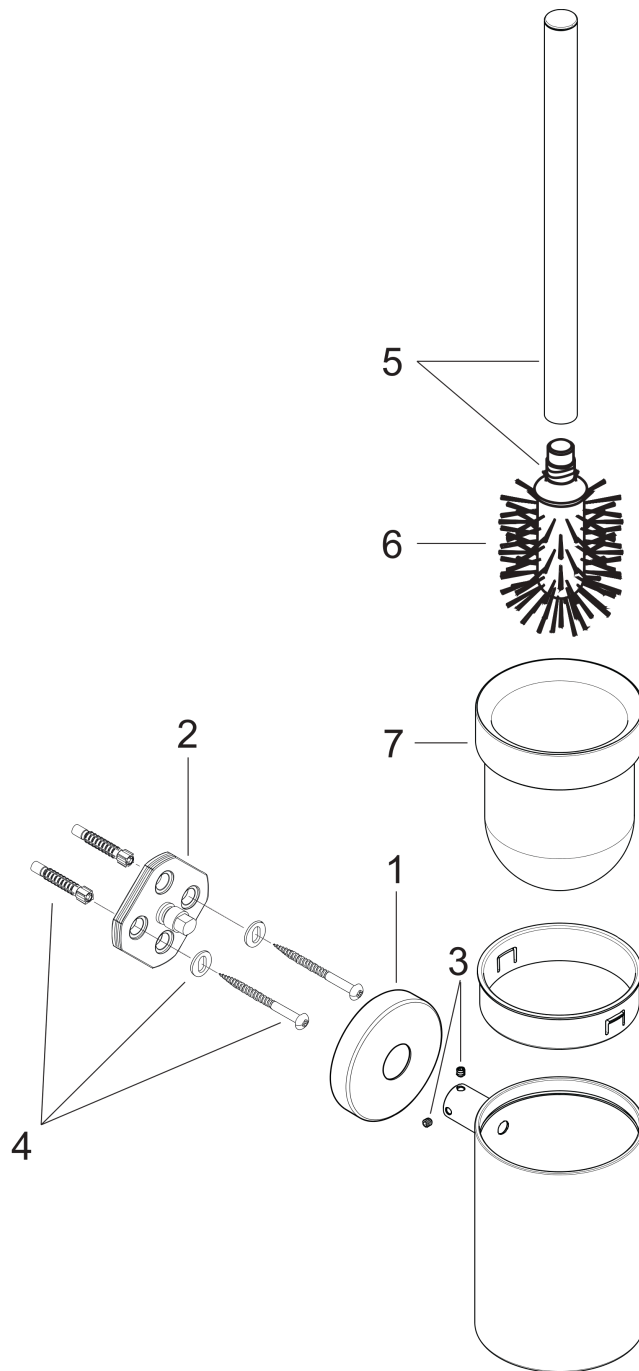

Logis

Toilet Brush with Holder

Finish: **chrome** Part no. : **40522000**

Description

Features

- Wall-mounted
- Brass
- Material recess: matt glass
- With removable insert
- With mounting material
- Concealed fastening
- Diameter of drilled hole: 0.23"

Item details

List Price \$ 174.00

Product image

Scale drawing

Logis
Toilet Brush with Holder
Finish: **chrome** Part no. : **40522000**

Exploded drawing

Year of production: >09/08

Logis

Toilet Brush with Holder

Finish: **chrome** Part no. : **40522000**

Spare parts list

Year of production: >09/08

Pos.	Description	Part no.	Price	PU
1	escutcheon	98538000	-	1
2	support element	98539000	-	1
3	hollow set screw M4x4	98540000	-	1
4	mounting set	96179000	-	1
5	stick with brush	95577000	-	1
6	WC-brush black Ø 66 mm	40068000	-	1
7	glass cup on its own	98548000	-	1