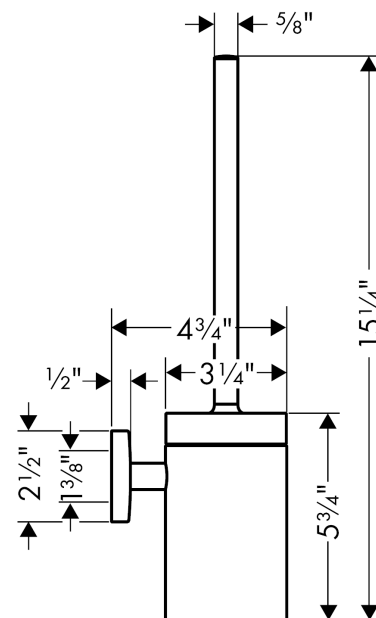

Logis

Toilet Brush with Holder

Finish: **chrome** Part no. : **40522000**

Description

Features

- Wall-mounted
- Brass
- Material recess: matt glass
- With removable insert
- With mounting material
- Concealed fastening
- Diameter of drilled hole: 0.23"

Item details

List Price \$ 174.00

Product image

Scale drawing

Logis
Toilet Brush with Holder
Finish: **chrome** Part no. : **40522000**

Exploded drawing

Year of production: >09/08

Logis

Toilet Brush with Holder

Finish: **chrome** Part no. : **40522000**

Spare parts list

Year of production: >09/08

Pos.	Description	Part no.	Price	PU
1	escutcheon	98538000	-	1
2	support element	98539000	-	1
3	hollow set screw M4x4	98540000	-	1
4	mounting set	96179000	-	1
5	stick with brush	95577000	-	1
6	WC-brush black Ø 66 mm	40068000	-	1
7	glass cup on its own	98548000	-	1