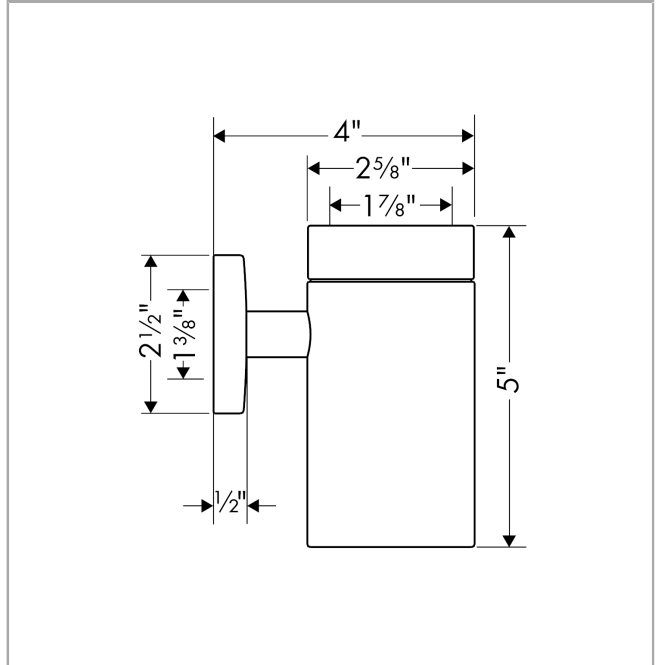

**Logis
Tumbler**

Finish: **chrome** Part no. : **40518000**

Description

Features

- Wall-mounted
- Matt glass
- Metal holder
- With mounting material
- Concealed fastening
- Diameter of drilled hole: 0.23"

Item details

List Price \$ 145.00

Product image

Scale drawing

**Logis
Tumbler**

Finish: **chrome** Part no. : **40518000**

Exploded drawing

Year of production: >09/08

**Logis
Tumbler**

Finish: **chrome** Part no. : **40518000**

Spare parts list

Year of production: >09/08

Pos.	Description	Part no.	Price	PU
1	escutcheon	98538000	-	1
2	support element	98539000	-	1
3	hollow set screw M4x4	98540000	-	1
4	mounting set	96179000	-	1
5	tumbler on its own	98546000	-	1