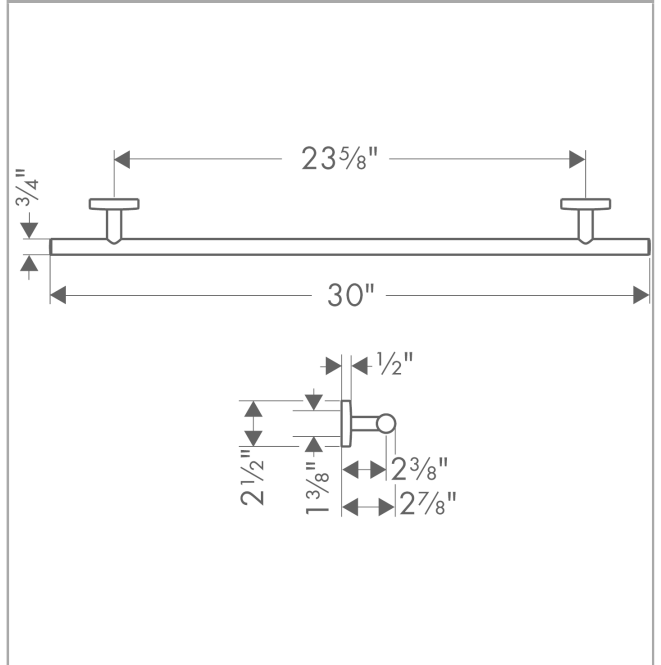

Logis

Towel Bar, 24"

Finish: **chrome** Part no. : **40516000**

Description

Features

- Wall-mounted
- Brass
- Metal holder
- Fixed
- With mounting material
- Diameter of drilled hole: 0.23"
- Concealed fastening

Item details

List Price \$ 158.00

Product image

Scale drawing

Logis

Towel Bar, 24"

Finish: chrome

Part no. : 40516000

Exploded drawing

Year of production: >09/08

Logis

Towel Bar, 24"

Finish: **chrome** Part no. : **40516000**

Spare parts list

Year of production: >**09/08**

Pos.	Description	Part no.	Price	PU
1	escutcheon	95108000	-	1
2	support element	98539000	-	1
3	hollow set screw M4x4	98540000	-	1
4	mounting set	96179000	-	1