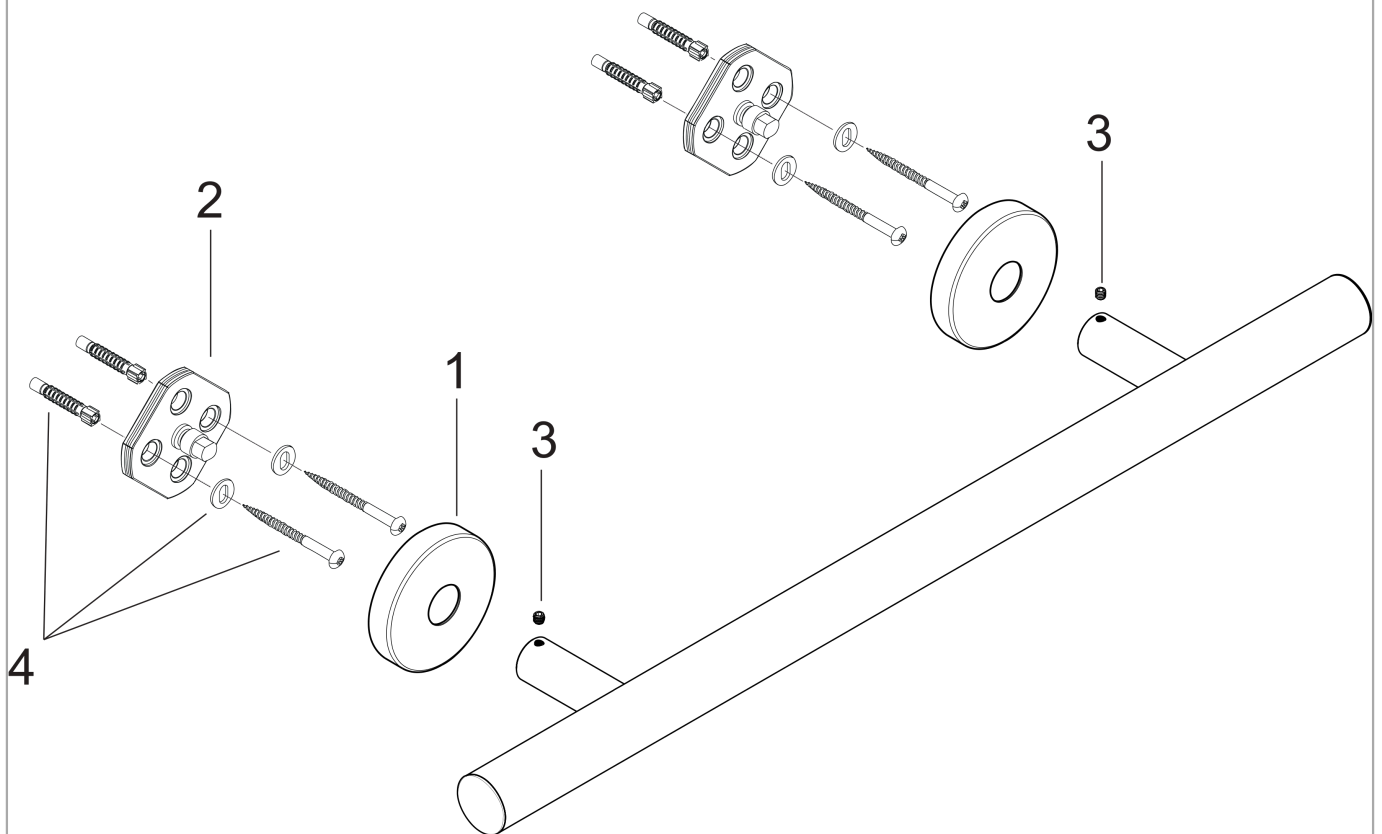

Logis

Towel Bar, 24"

Finish: **chrome** Part no. : **40516000**

Description

Features

- Wall-mounted
- Brass
- Metal holder
- Fixed
- With mounting material
- Diameter of drilled hole: 0.23"
- Concealed fastening

Item details

List Price \$ 158.00

Product image

Scale drawing

Logis

Towel Bar, 24"

Finish: chrome

Part no. : 40516000

Exploded drawing

Year of production: >09/08

Logis

Towel Bar, 24"

Finish: **chrome** Part no. : **40516000**

Spare parts list

Year of production: >**09/08**

Pos.	Description	Part no.	Price	PU
1	escutcheon	95108000	-	1
2	support element	98539000	-	1
3	hollow set screw M4x4	98540000	-	1
4	mounting set	96179000	-	1