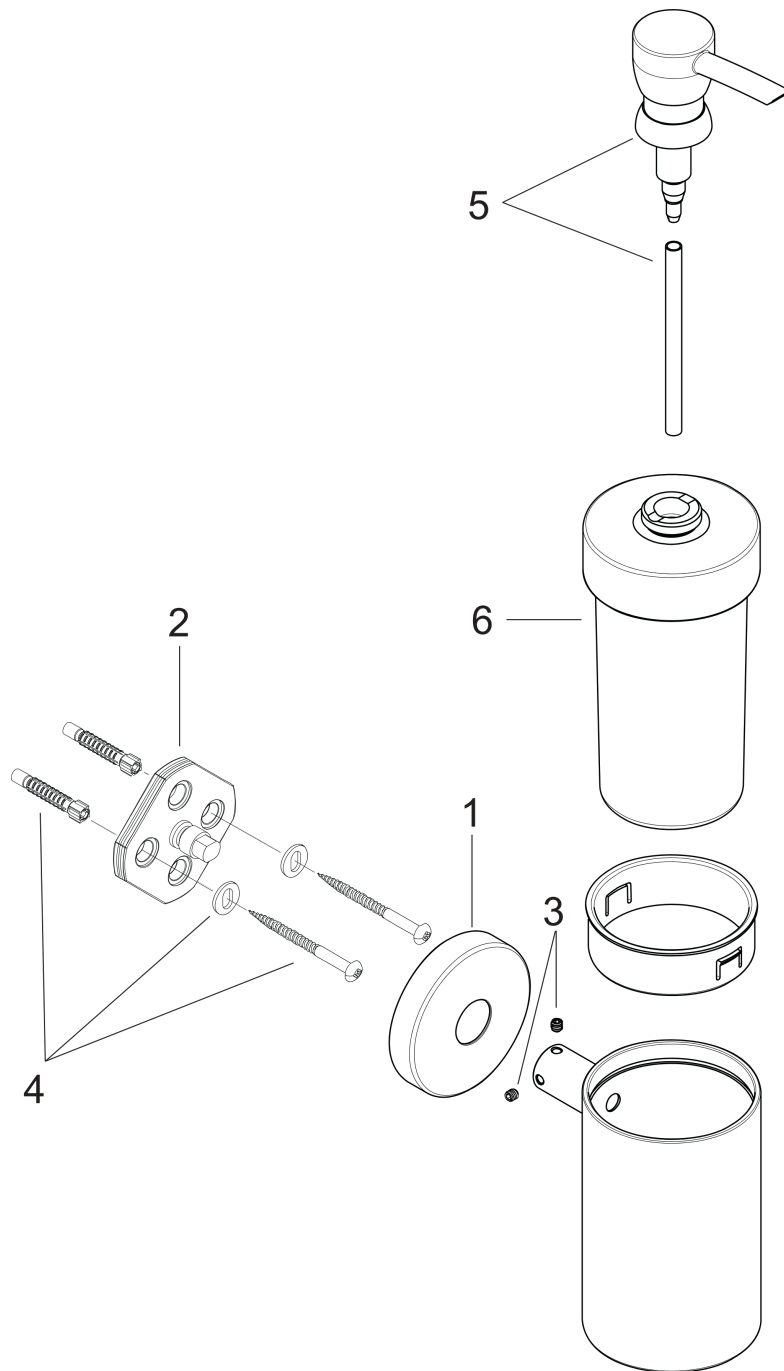

**Logis Soap Dispenser**

Finish: **chrome** Part no. : **40514000**

**Description**

**Features**

- Material container: matt glass
- Type of soap: liquid soap
- Bottle capacity 4 oz
- With mounting material
- Concealed fastening

**Item details**

List Price \$ 174.00

**Product image**

**Scale drawing**

**Logis**  
**Soap Dispenser**

Finish: **chrome** Part no. : **40514000**

**Exploded drawing**

Year of production: >09/08

**Logis  
Soap Dispenser**

Finish: **chrome**    Part no. : **40514000**

**Spare parts list**

Year of production: >09/08

<b>Pos.</b>	<b>Description</b>	<b>Part no.</b>	<b>Price</b>	<b>PU</b>
1	escutcheon	98538000	-	1
2	support element	98539000	-	1
3	hollow set screw M4x4	98540000	-	1
4	mounting set	96179000	-	1
5	pump	96306000	-	1
6	glass for lotion dispenser	98544000	-	1