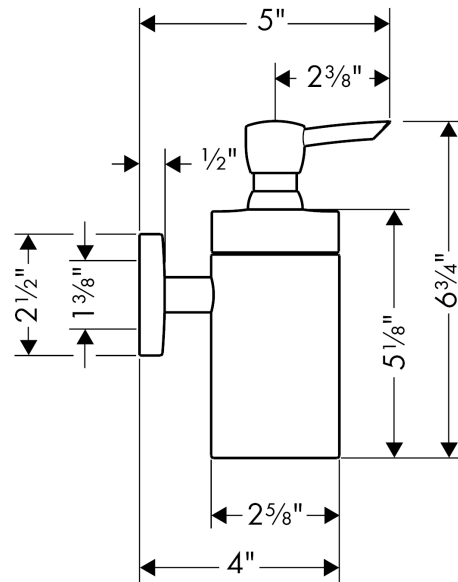

**Logis Soap Dispenser**

Finish: **chrome** Part no. : **40514000**

**Description**

**Features**

- Material container: matt glass
- Type of soap: liquid soap
- Bottle capacity 4 oz
- With mounting material
- Concealed fastening

**Item details**

List Price \$ 174.00

**Product image**

**Scale drawing**

**Logis**  
**Soap Dispenser**

Finish: **chrome** Part no. : **40514000**

**Exploded drawing**

Year of production: >09/08

**Logis  
Soap Dispenser**

Finish: **chrome**    Part no. : **40514000**

**Spare parts list**

Year of production: >09/08

<b>Pos.</b>	<b>Description</b>	<b>Part no.</b>	<b>Price</b>	<b>PU</b>
1	escutcheon	98538000	-	1
2	support element	98539000	-	1
3	hollow set screw M4x4	98540000	-	1
4	mounting set	96179000	-	1
5	pump	96306000	-	1
6	glass for lotion dispenser	98544000	-	1