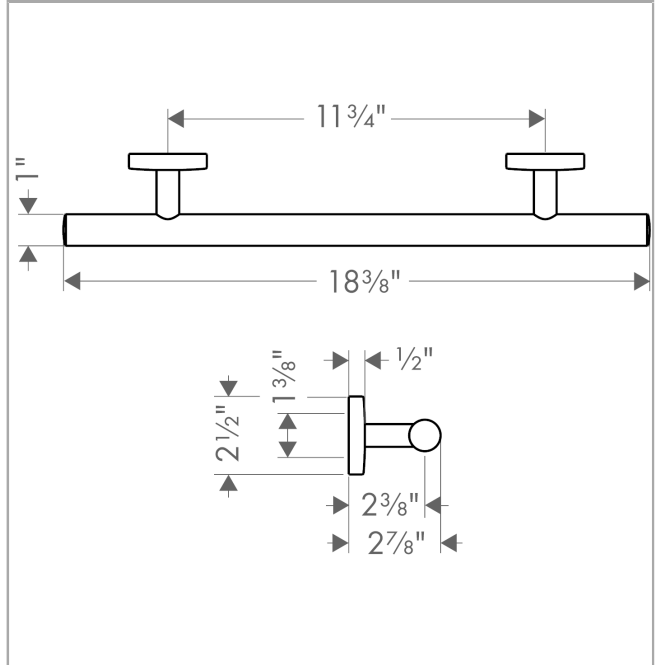

Logis

Towel Bar, 12"

Finish: **chrome** Part no. : **40513000**

Description

Features

- Wall-mounted
- Metal
- Metal holder
- With mounting material
- Concealed fastening
- Diameter of drilled hole: 0.23"

Item details

List Price \$ 145.00

Product image

Scale drawing

Logis

Towel Bar, 12"

Finish: chrome Part no. : 40513000

Exploded drawing

Year of production: >09/08

Logis

Towel Bar, 12"

Finish: **chrome** Part no. : **40513000**

Spare parts list

Year of production: >09/08

Pos.	Description	Part no.	Price	PU
1	escutcheon	98538000	-	1
2	support element	98539000	-	1
3	hollow set screw M4x4	98540000	-	1
4	mounting set	96179000	-	1