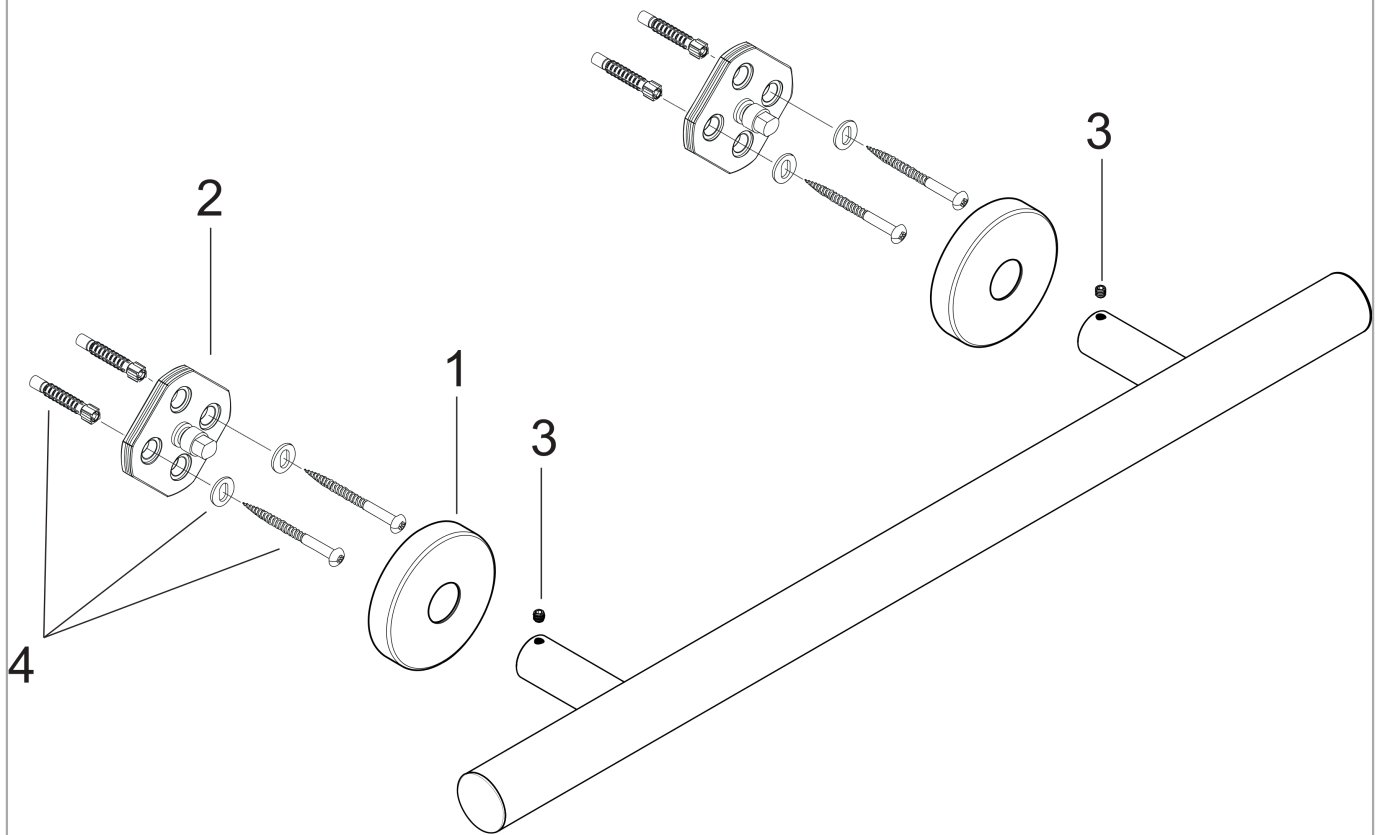

Logis

Towel Bar, 12"

Finish: **chrome** Part no. : **40513000**

Description

Features

- Wall-mounted
- Metal
- Metal holder
- With mounting material
- Concealed fastening
- Diameter of drilled hole: 0.23"

Item details

List Price \$ 145.00

Product image

Scale drawing

Logis

Towel Bar, 12"

Finish: chrome Part no. : 40513000

Exploded drawing

Year of production: >09/08

Logis

Towel Bar, 12"

Finish: **chrome** Part no. : **40513000**

Spare parts list

Year of production: >09/08

Pos.	Description	Part no.	Price	PU
1	escutcheon	98538000	-	1
2	support element	98539000	-	1
3	hollow set screw M4x4	98540000	-	1
4	mounting set	96179000	-	1