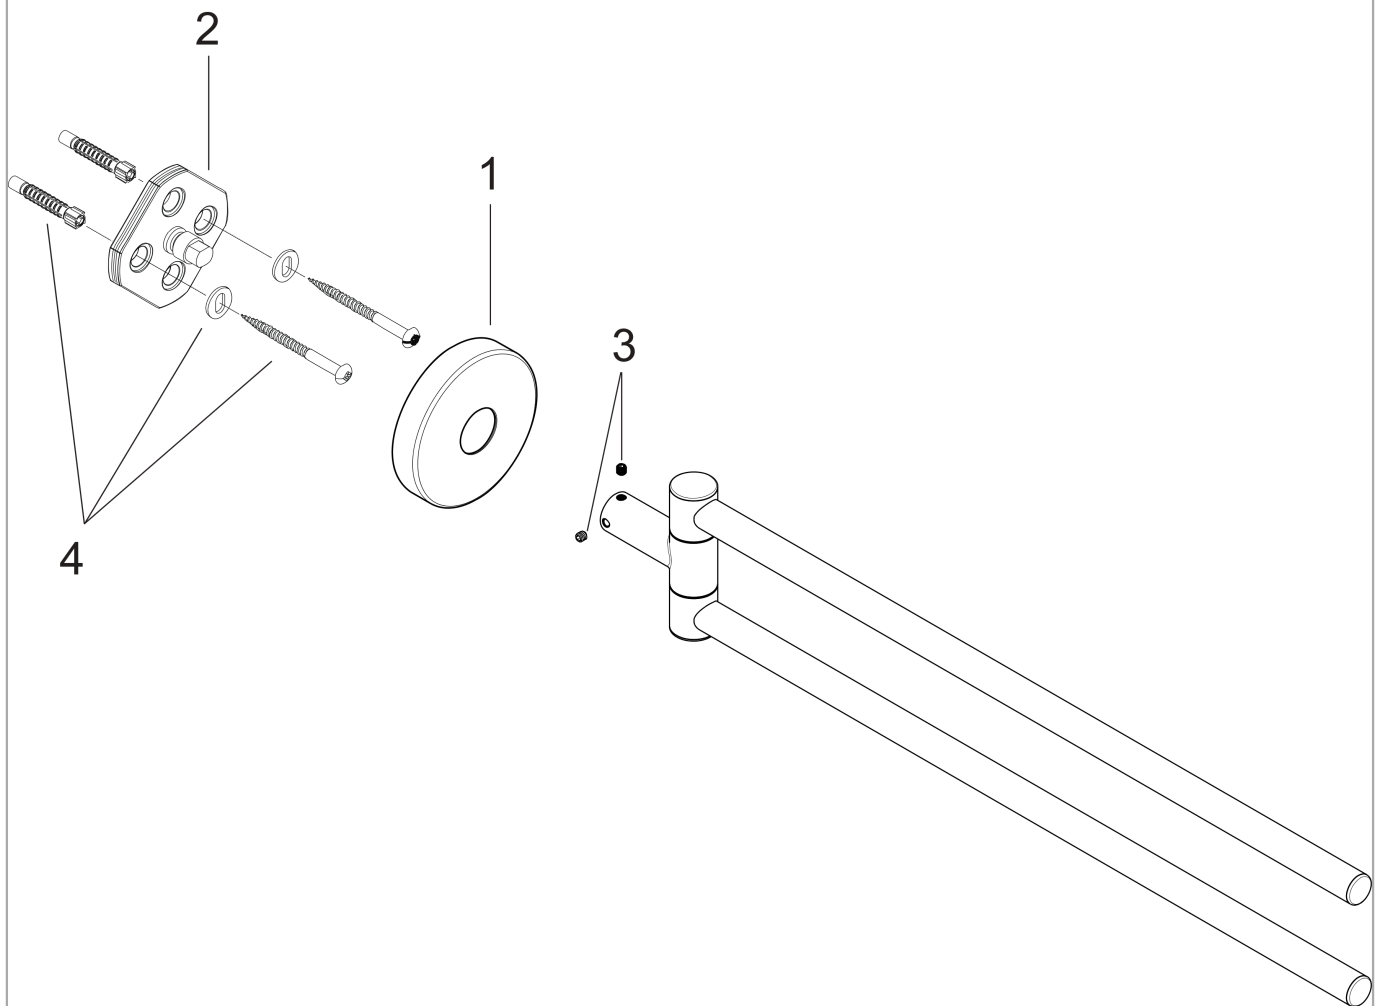

**Logis
Dual Towel Bar**

Finish: **chrome** Part no. : **40512000**

Description

Features

- Wall-mounted
- Brass
- Metal holder
- Swiveling
- With mounting material
- Diameter of drilled hole: 0.23"
- Concealed fastening

Item details

List Price \$ 174.00

Product image

Scale drawing

Logis
Dual Towel Bar

Finish: **chrome** Part no. : **40512000**

Exploded drawing

Year of production: >09/08

**Logis
Dual Towel Bar**

Finish: **chrome** Part no. : **40512000**

Spare parts list

Year of production: >09/08

Pos.	Description	Part no.	Price	PU
1	escutcheon	98538000	-	1
2	support element	98539000	-	1
3	hollow set screw M4x4	98540000	-	1
4	mounting set	96179000	-	1