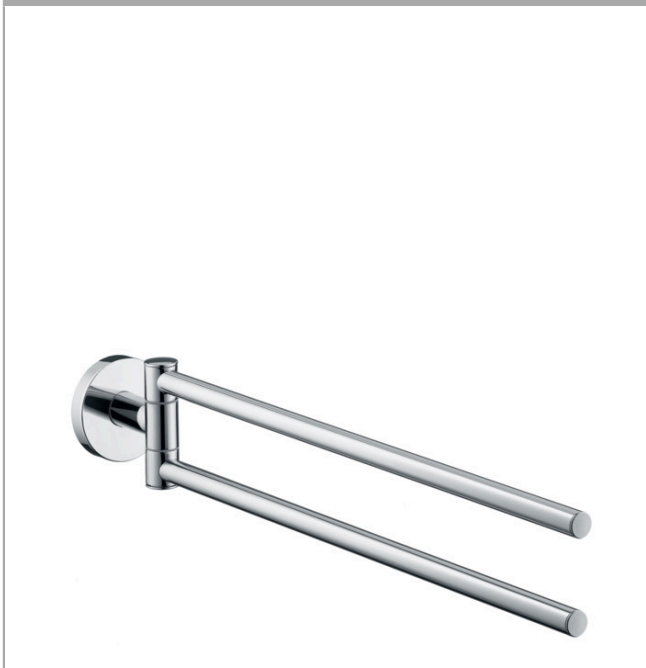

**Logis
Dual Towel Bar**

Finish: **chrome** Part no. : **40512000**

Description

Features

- Wall-mounted
- Brass
- Metal holder
- Swiveling
- With mounting material
- Diameter of drilled hole: 0.23"
- Concealed fastening

Item details

List Price \$ 174.00

Product image

Scale drawing

Logis
Dual Towel Bar

Finish: **chrome** Part no. : **40512000**

Exploded drawing

Year of production: >09/08

**Logis
Dual Towel Bar**

Finish: **chrome** Part no. : **40512000**

Spare parts list

Year of production: >09/08

Pos.	Description	Part no.	Price	PU
1	escutcheon	98538000	-	1
2	support element	98539000	-	1
3	hollow set screw M4x4	98540000	-	1
4	mounting set	96179000	-	1