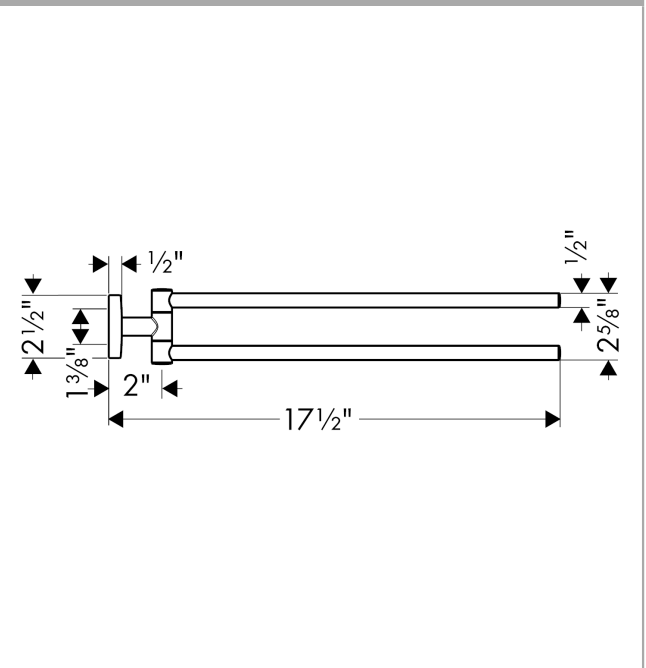

**Logis
Dual Towel Bar**

Finish: **chrome** Part no. : **40512000**

Description

Features

- Wall-mounted
- Brass
- Metal holder
- Swiveling
- With mounting material
- Diameter of drilled hole: 0.23"
- Concealed fastening

Item details

List Price \$ 174.00

Product image

Scale drawing

Logis
Dual Towel Bar

Finish: **chrome** Part no. : **40512000**

Exploded drawing

Year of production: >09/08

**Logis
Dual Towel Bar**

Finish: **chrome** Part no. : **40512000**

Spare parts list

Year of production: >09/08

Pos.	Description	Part no.	Price	PU
1	escutcheon	98538000	-	1
2	support element	98539000	-	1
3	hollow set screw M4x4	98540000	-	1
4	mounting set	96179000	-	1