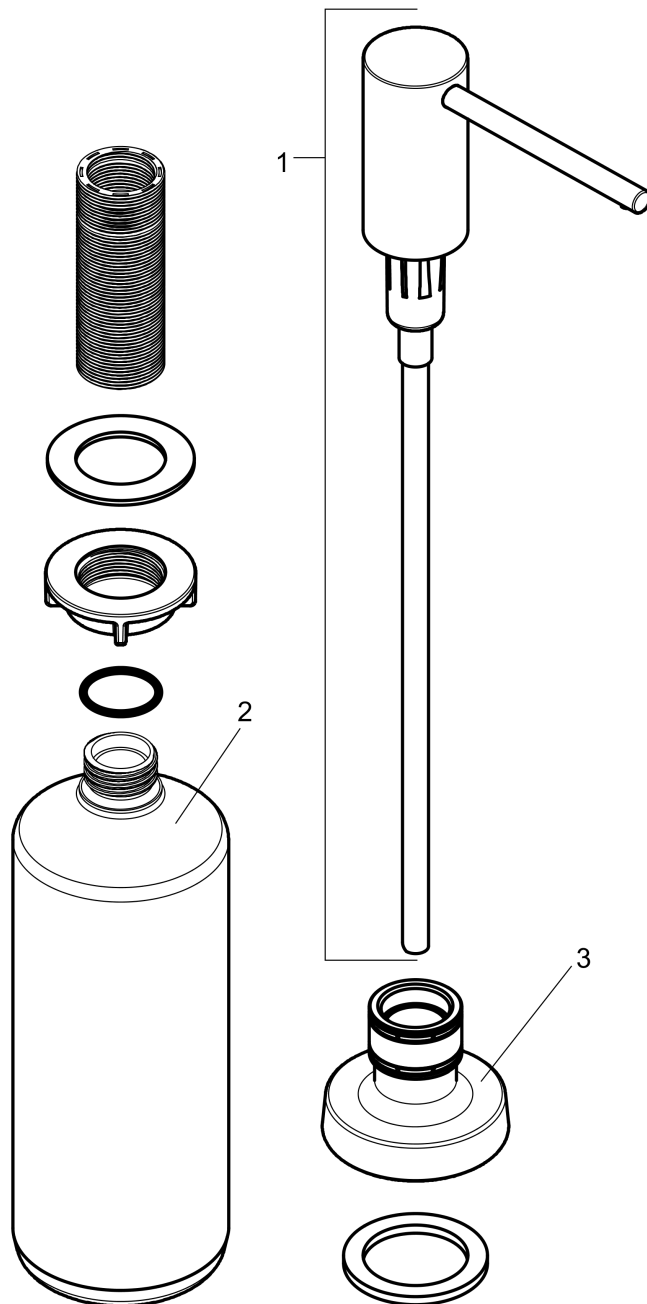

Soap Dispenser, Talis

Finish: **chrome** Part no. : **40448001**

Exploded drawing

Year of production: >01/19

Soap Dispenser, Talis

Finish: **chrome** Part no. : **40448001**

Spare parts list

Year of production: >01/19

Pos.	Description	Part no.	Price	PU
1	pump	93283000	-	1
2	bottle for lotion dispenser	93278000	-	1
3	escutcheon	93285000	-	1