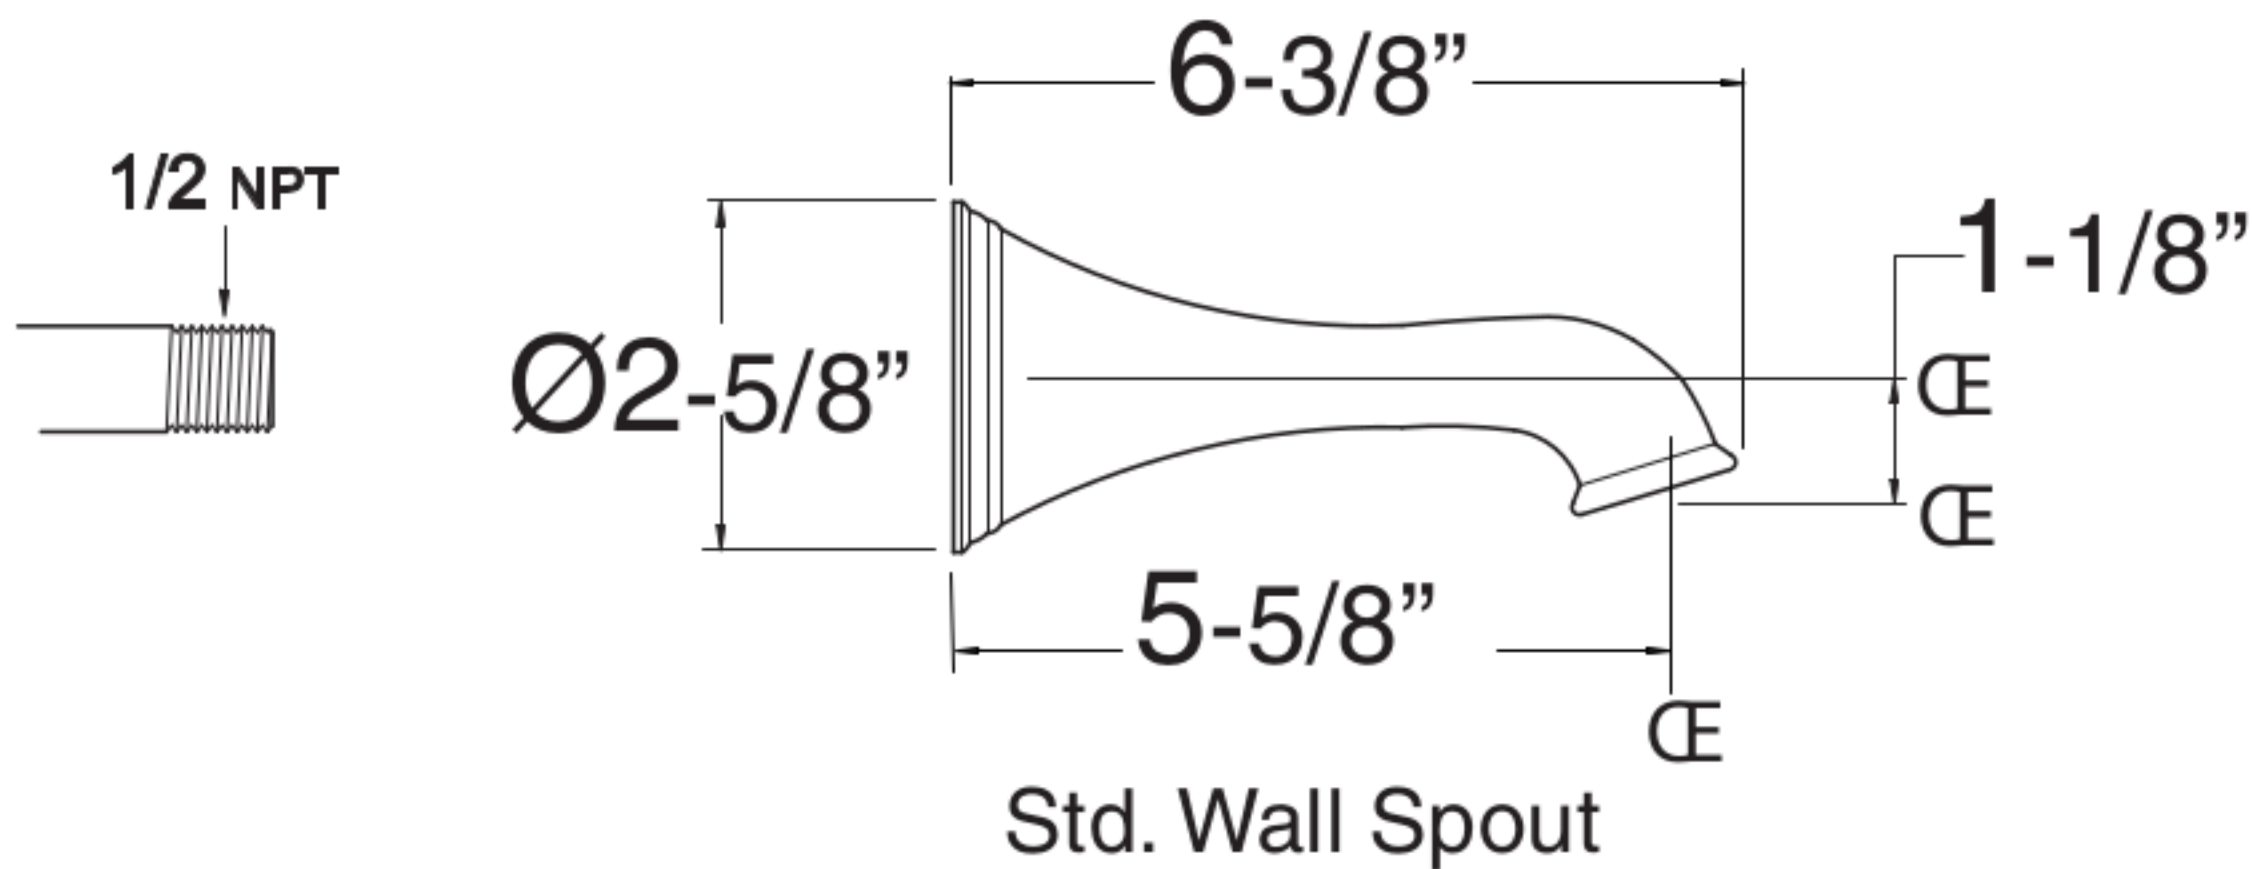

400/800/1500 Wall Tub Spout

18.17.002 - Standard

400/800/1500 Long Wall Tub Spout

18.17.003- Long

Requires ring below:
18.05.007 - Lined Ring
18.05.014 - Rope Ring

Note: Measurements are subject to change or cancellation. No responsibility is assumed for use of superseded or voided pages.