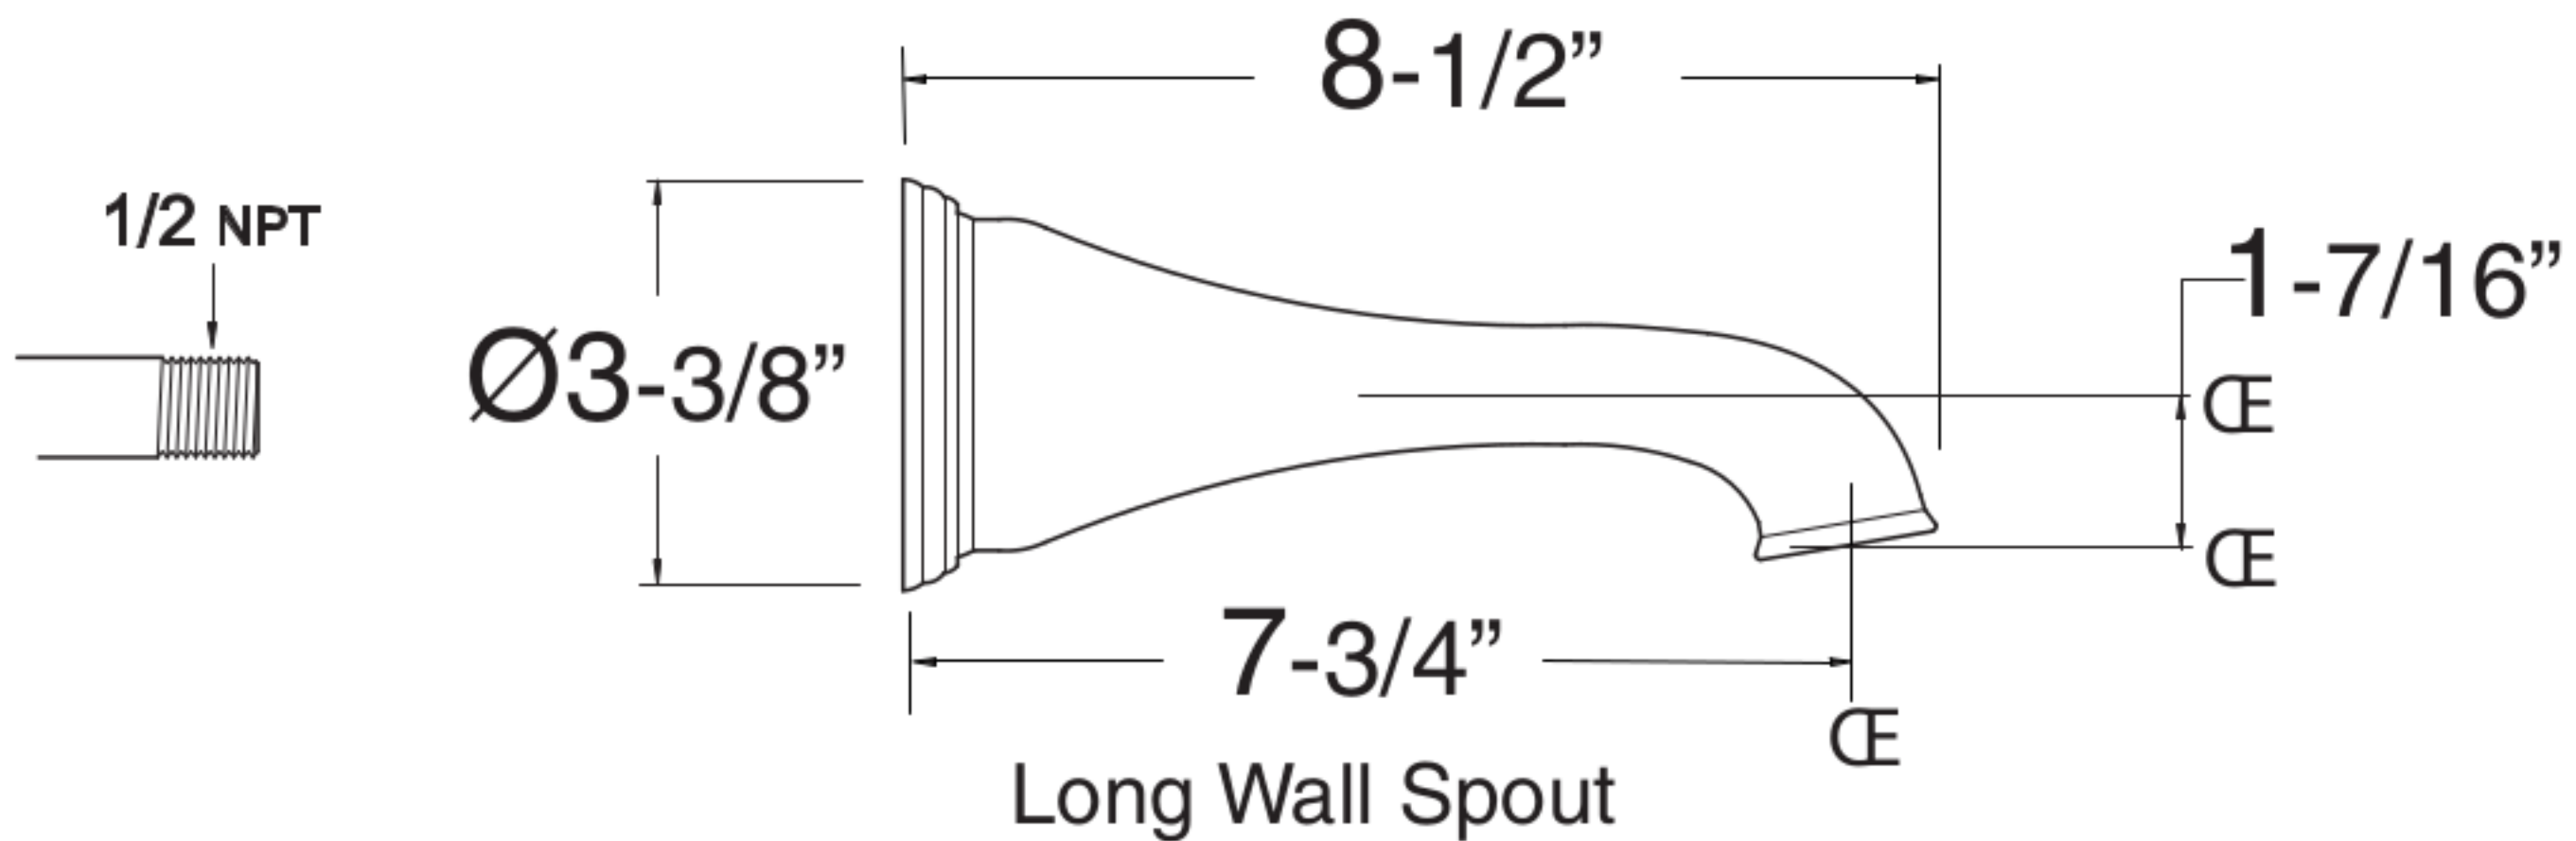

400/800/1500 Wall Tub Spout

18.17.002 - Standard

400/800/1500 Long Wall Tub Spout

18.17.003- Long

Requires ring below:
18.05.007 - Lined Ring
18.05.014 - Rope Ring

Note: Measurements are subject to change or cancellation. No responsibility is assumed for use of superseded or voided pages.