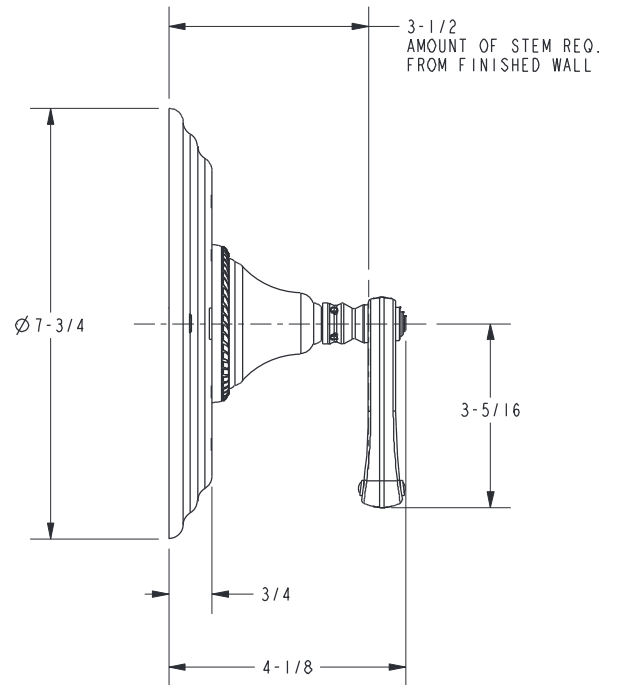

# 4-984BP

Product Dimensions (units are in inches)

NOTES:

1. CUT STEM TO DIMENSION SHOWN.
2. CUT ALL-THREAD 1" SHORTER THAN STEM.
3. VALVE, PN: 1-594, SOLD SEPARATELY.

Amisa Tub or Shower Trim  
4-9284BP

**NEWPORT BRASS**  
Flawless Beauty. From Faucet to Finish.™