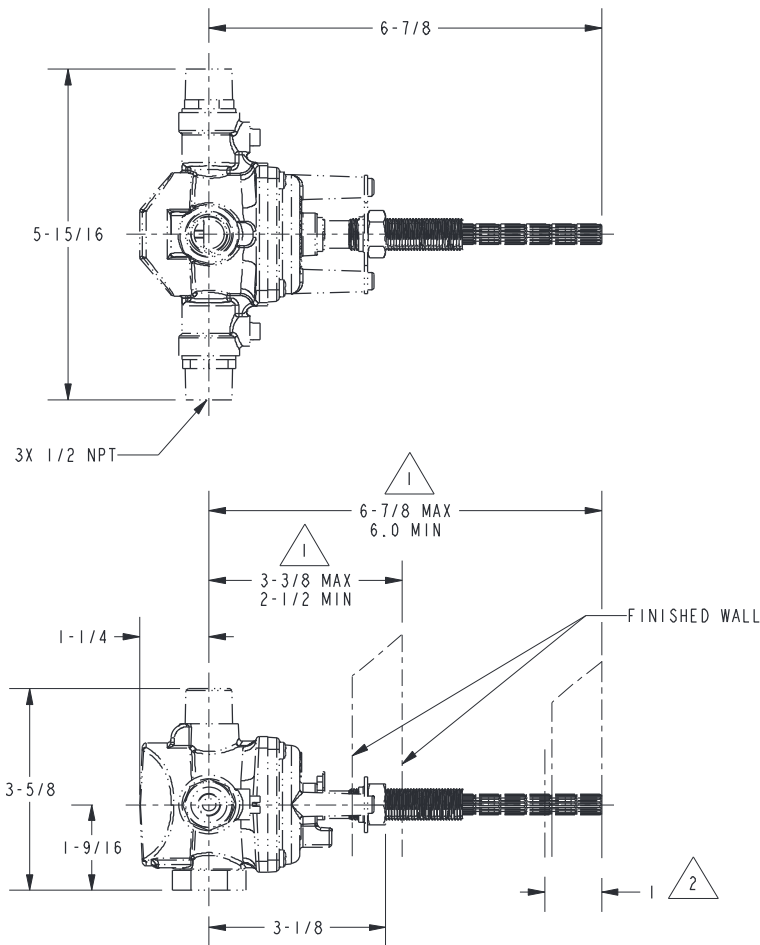

# 4-984BP

Product Dimensions (units are in inches)

NOTES:

1. CUT STEM TO DIMENSION SHOWN.
2. CUT ALL-THREAD 1" SHORTER THAN STEM.
3. VALVE, PN: 1-594, SOLD SEPARATELY.

Amisa Tub or Shower Trim  
4-9284BP

**NEWPORT BRASS**  
Flawless Beauty. From Faucet to Finish.™