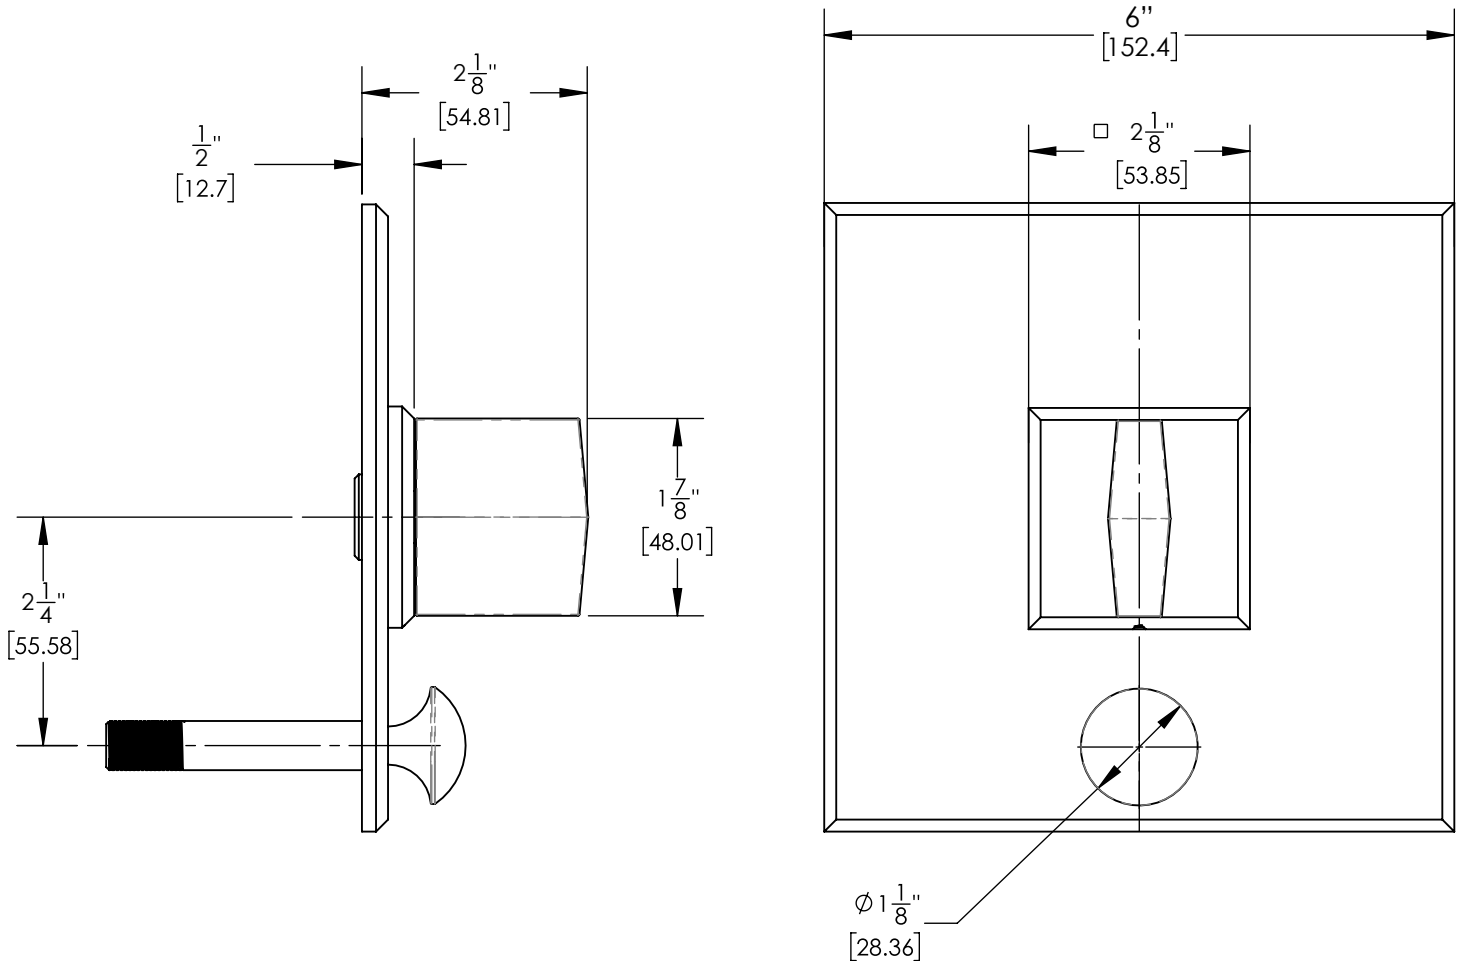

■ **PRODUCT DIMENSIONS**

www.phylrich.com

1261 Logan Avenue, Costa Mesa, California 92626.
Phone: 714.361.4800 Fax: 714.617.3120

CODES & STANDARDS

ASME A112.181/ CSA B1251, ASME 112.18.2/ CSA B125.2, ANSI NSF, CEC

WARRANTY

Mechanical Warranty: 10 Years from date of purchase.
Finish Warranty: See catalog for further information.

Rev-