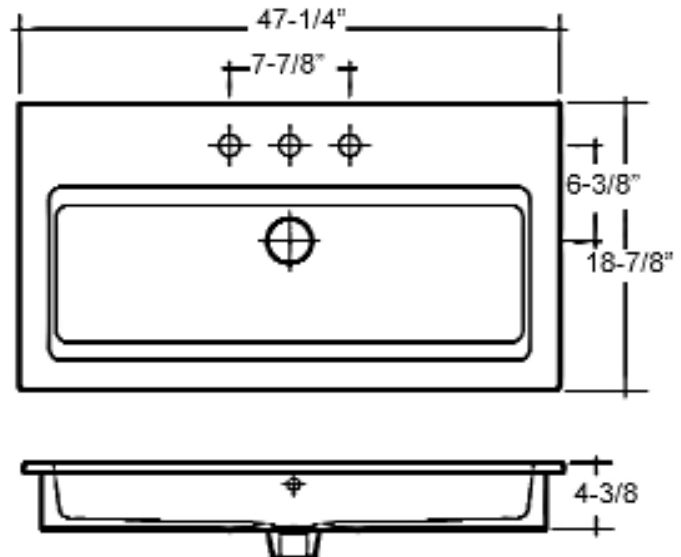

HARMONY DROP-IN

Cat. No.

4-207X

BARCLAY

Width: 47-1/4"
Depth: 18-7/8"
Height: 4-3/8"

Features:

- ▶ Made of Vitreous China
- ▶ Available for 1-hole (4-2071) or 8" widespread (4-2078)
- ▶ Pre-drilled overflow hole
- ▶ Hardware included

Colors:

WH White

Compliance Certification

Meets or exceeds the following specifications: ASME A112.19.2 2013 and CSA B45.1-13 for plumbing fixtures.

Interior Dimensions:

Basin Interior: 43-1/2" X 11-1/2"
Basin Depth: 4"
Back of basin to center of faucet: 2-1/2"
Back of basin to center of drain: 9"

Dimensions of fixture are nominal and may vary within the range of tolerances established by ASME Standard A112.19.2-2008. Dimensions and specifications subject to change without notice.