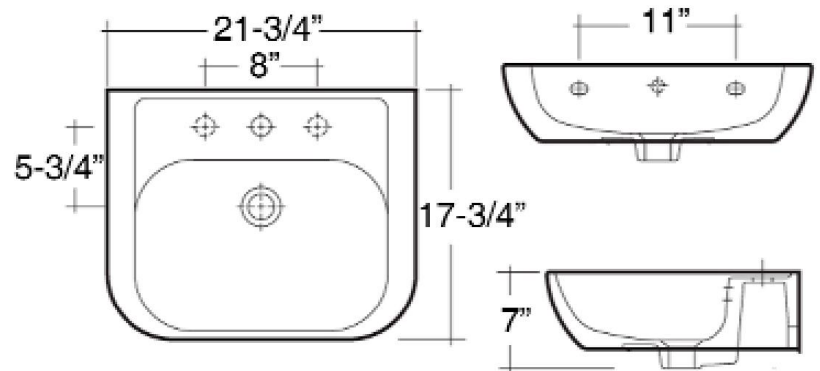

# CAROLINE 550 WALL-HUNG

Cat. No.  
4-201X

Faucet not included

Width: 21-3/4"  
Depth: 17-3/4"  
Height: 7"

**\*Please do NOT drill hole without  
template or actual product.**

### Interior Dimensions:

Basin interior: 17-3/4" X 12"  
Basin depth: 5"  
Back of basin to center of faucet: 2-1/2"  
Back of basin to center of drain: 7"

### Features:

- ▶ Vitreous China
- ▶ Pre-drilled overflow hole
- ▶ Available with 1-Hole (4-2011) or 8" widespread (4-2018)
- ▶ Accommodates drain 1/2"
- ▶ Hardware Included

### Colors:

WH White

**Compliance Certification**  
Meets or exceeds the following  
specifications: ASME A112.19.2  
2013 and CSA B45.1-13 for  
plumbing fixtures.

Dimensions of fixture are nominal and may vary within the range of tolerances established by ANSI Standard A112.19.2. Dimensions and specifications subject to change without notice.