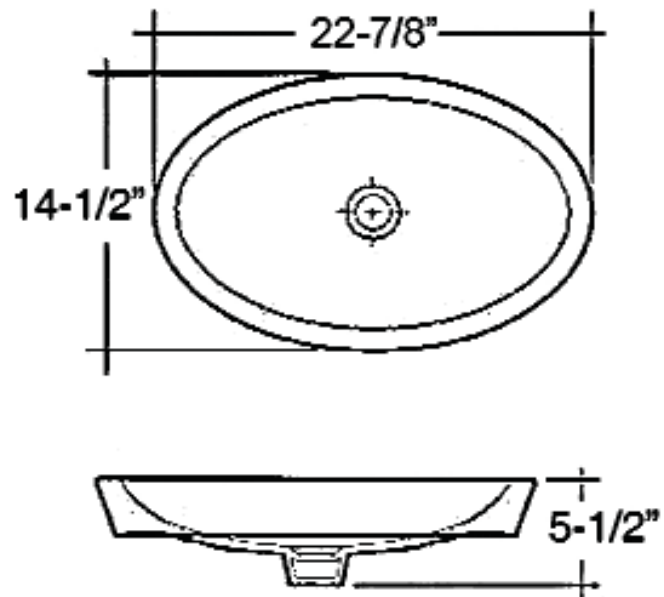

RESORT BASIN

Cat. No.
4-1080WH

Width: 22-7/8"
Depth: 14-1/2"
Above Counter Height: 5-1/2"

Features:

- ▶ Vitreous China
- ▶ No faucet holes
- ▶ No overflow
- ▶ Template included
- ▶ Hardware not included
- ▶ Use with Umbrella drain #UD701

Colors:

WH White

Compliance Certification

Meets or exceeds the following specifications: ASME A112.19.2 2013 and CSA B45.1-13 for plumbing fixtures.

***Please do NOT drill hole without template or actual product.**

Interior Dimensions:

Basin interior: 20-1/2" X 12-1/4"
Basin depth: 3 1/2"

Dimensions of fixture are nominal and may vary within the range of tolerances established by ANSI Standard A112.19.2. Dimensions and specifications subject to change without notice.