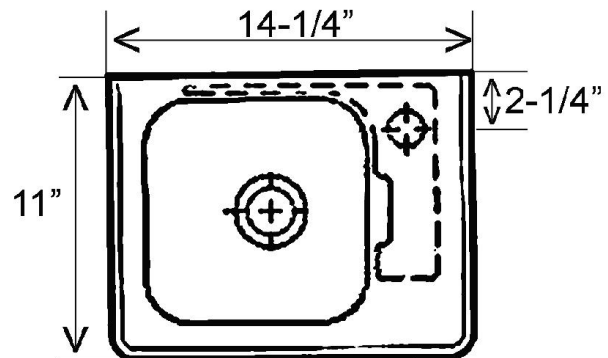

# RESORT 360 WALL-HUNG BASIN

Cat. No.  
4-1060WH

Faucet Not Included

Width: 14-1/4"  
Depth: 11"  
Height: 6-3/8"

**\*Please do NOT drill hole without  
template or actual product.**

### Interior Dimensions:

Basin interior:	8-3/4" X 8 3/4"
Basin depth:	5"
Mount holes cc:	3-1/2"
Back of basin to center of faucet:	2"
Back of basin to center of drain:	4-3/4"
Mounting bracket:	3-3/4"
Basin depth to OF:	5-1/4"

### Features:

- ▶ Vitreous China
- ▶ Faucet hole drill on the right side
- ▶ Pre-drilled overflow hole
- ▶ Bracket included
- ▶ Deck is 4" X11"
- ▶ Hardware included

### Colors:

WH White

**Compliance Certification**  
Meets or exceeds the following  
specifications: ASME A112.19.2  
2013 and CSA B45.1-13 for  
plumbing fixtures.

Dimensions of fixture are nominal and may vary within the range of tolerances established by ANSI Standard A112.19.2. Dimensions and specifications subject to change without notice.