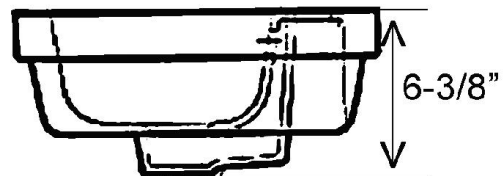

Dimensions of fixture are nominal and may vary within the range of tolerances established by ANSI Standard A112.19.2. Dimensions and specifications subject to change without notice.