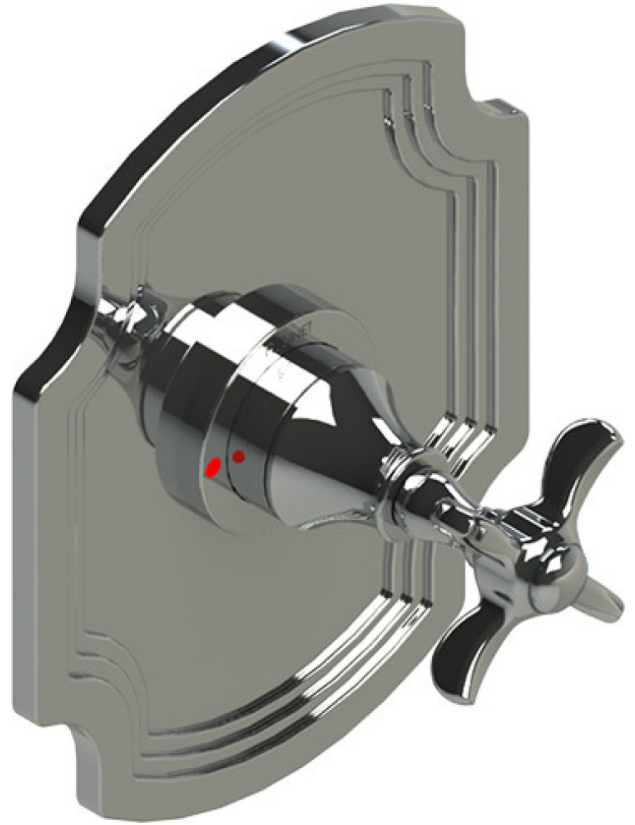

3YRVCCHCH Specifications

PRESSURE BALANCE SHOWER VALVE WITH STOPS, TRIM ONLY

THREE WAY DIVERTER VALVE WITH SHARED OUTLETS IN BETWEEN FUNCTIONS, TRIM ONLY