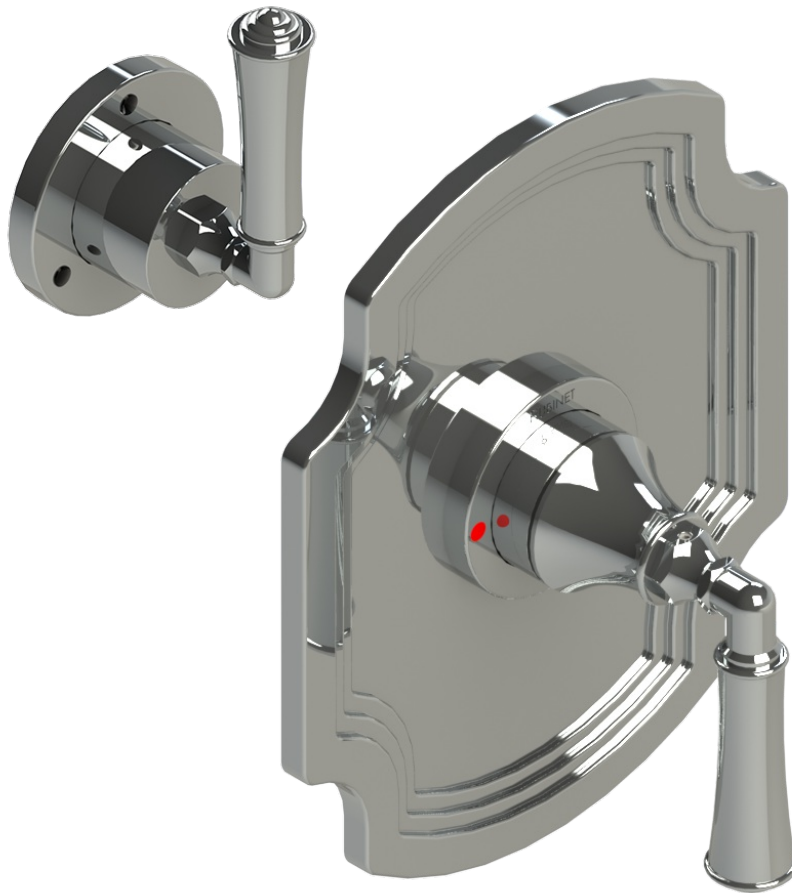

3YRVCCHCH Specifications

PRESSURE BALANCE SHOWER VALVE WITH STOPS, TRIM ONLY

THREE WAY DIVERTER VALVE WITH SHARED OUTLETS IN BETWEEN FUNCTIONS, TRIM ONLY