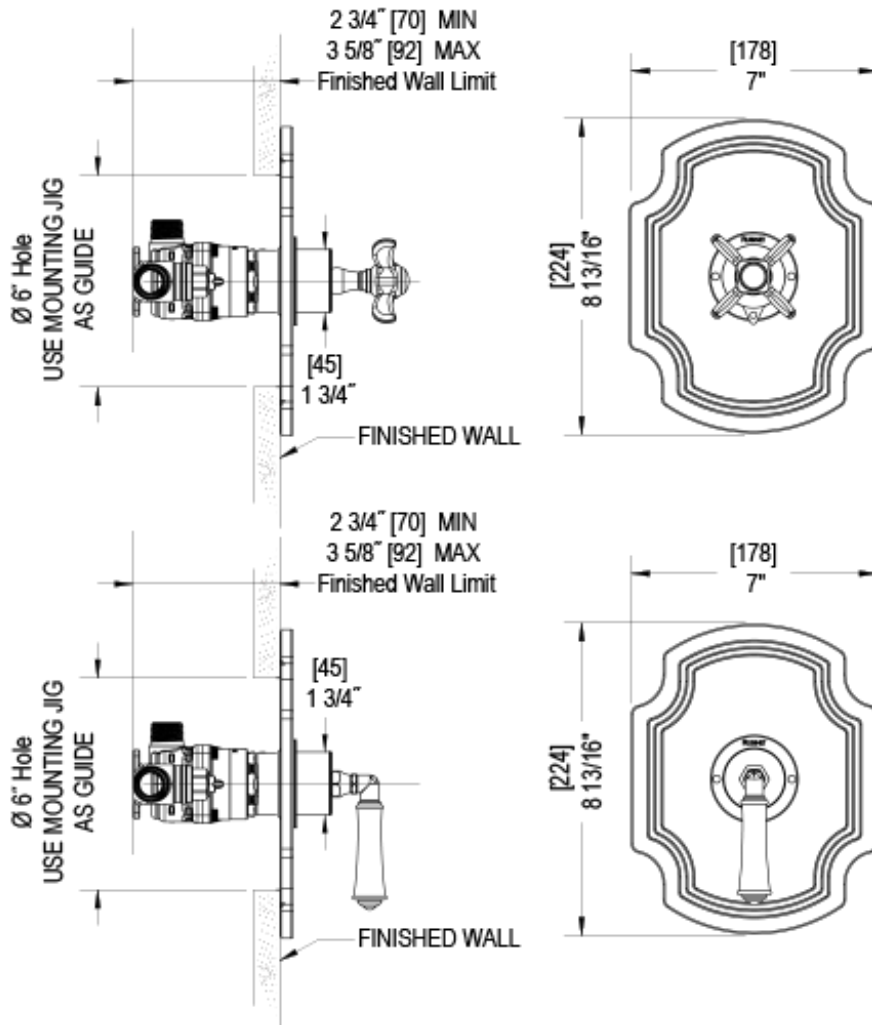

3YRVCCHCH Specifications

PRESSURE BALANCE SHOWER VALVE WITH STOPS, TRIM ONLY

THREE WAY DIVERTER VALVE WITH SHARED OUTLETS IN BETWEEN FUNCTIONS, TRIM ONLY