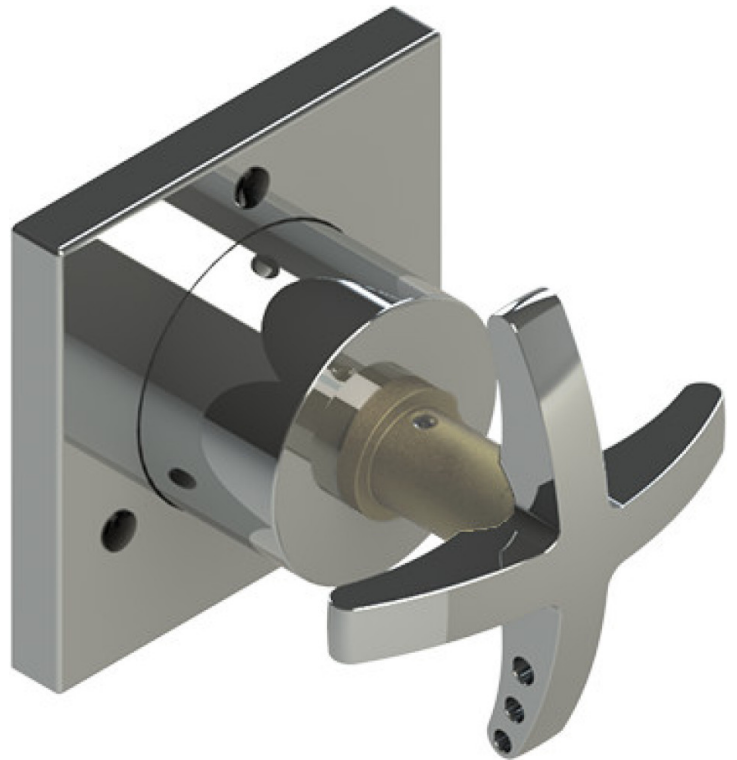

3YLACCHABM Specifications

THREE WAY DIVERER VALVE WITH SHARED OUTLETS IN BETWEEN FUNCTIONS TRIM ONLY