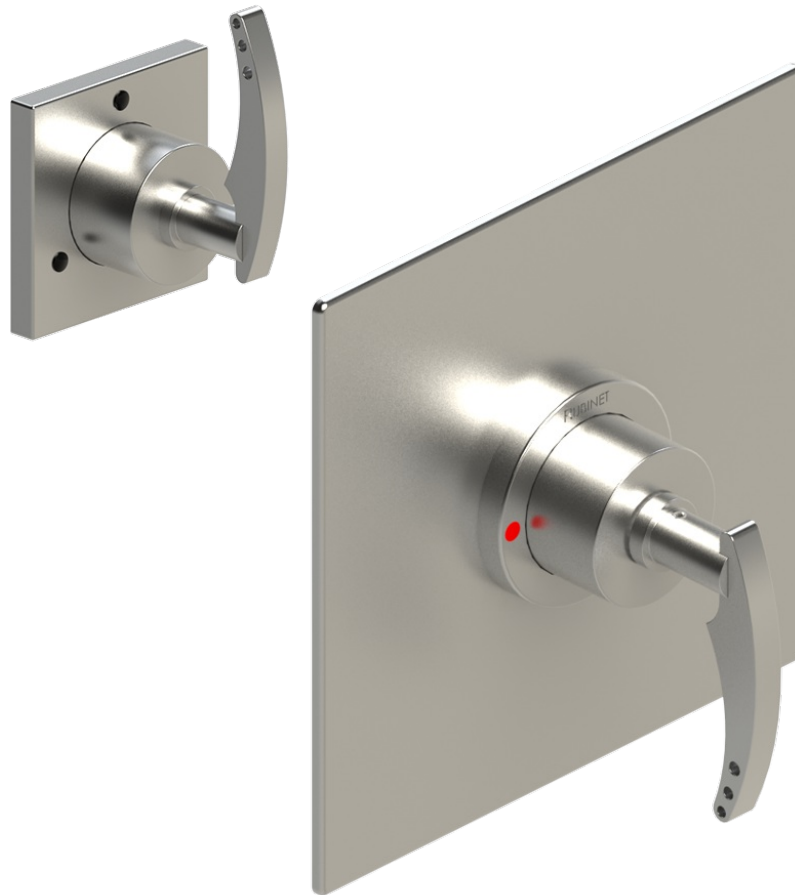

3YLACCHABM Specifications

THREE WAY DIVERER VALVE WITH SHARED OUTLETS IN BETWEEN FUNCTIONS TRIM ONLY