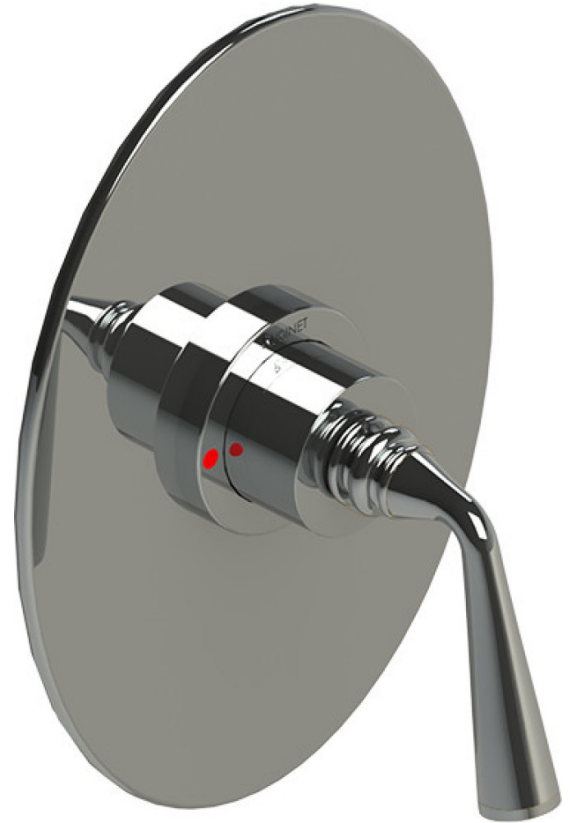

# 3YJSLCHCH Specifications

PRESSURE BALANCE SHOWER VALVE WITH STOPS TRIM ONLY

THREE WAY DIVERTER VALVE WITH SHARED OUTLETS IN BETWEEN FUNCTIONS TRIM ONLY