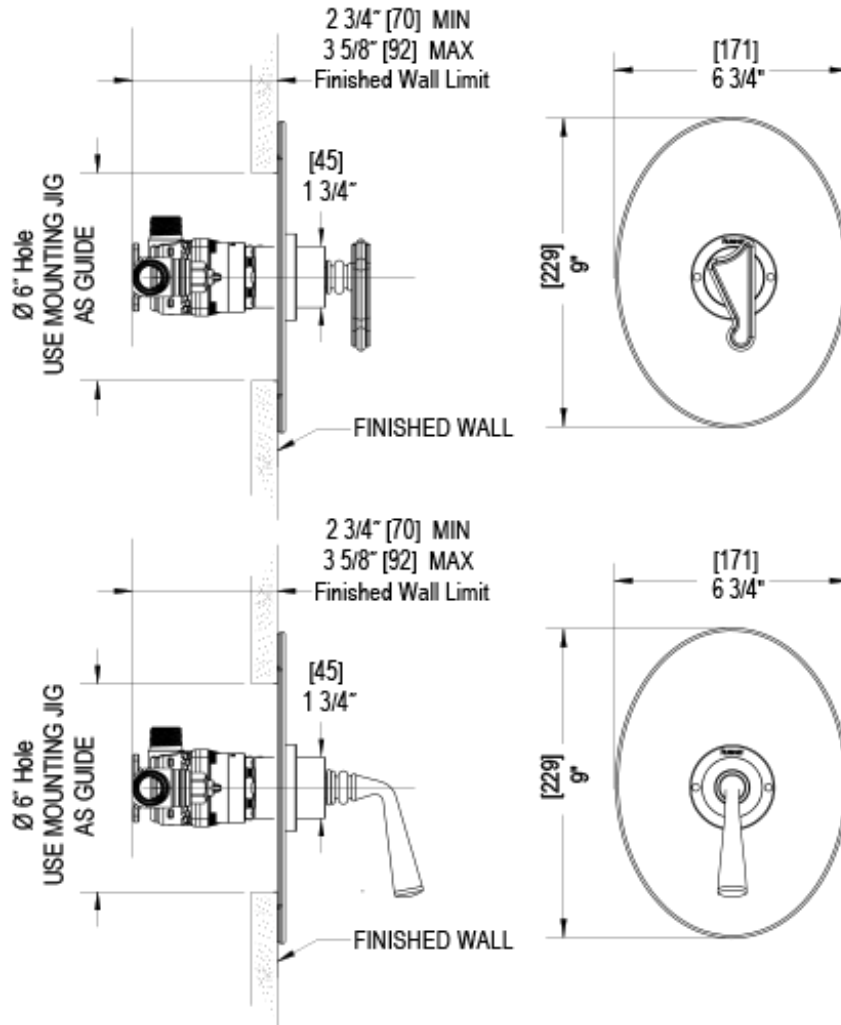

# 3YJSLCHCH Specifications

PRESSURE BALANCE SHOWER VALVE WITH STOPS TRIM ONLY

THREE WAY DIVERTER VALVE WITH SHARED OUTLETS IN BETWEEN FUNCTIONS TRIM ONLY