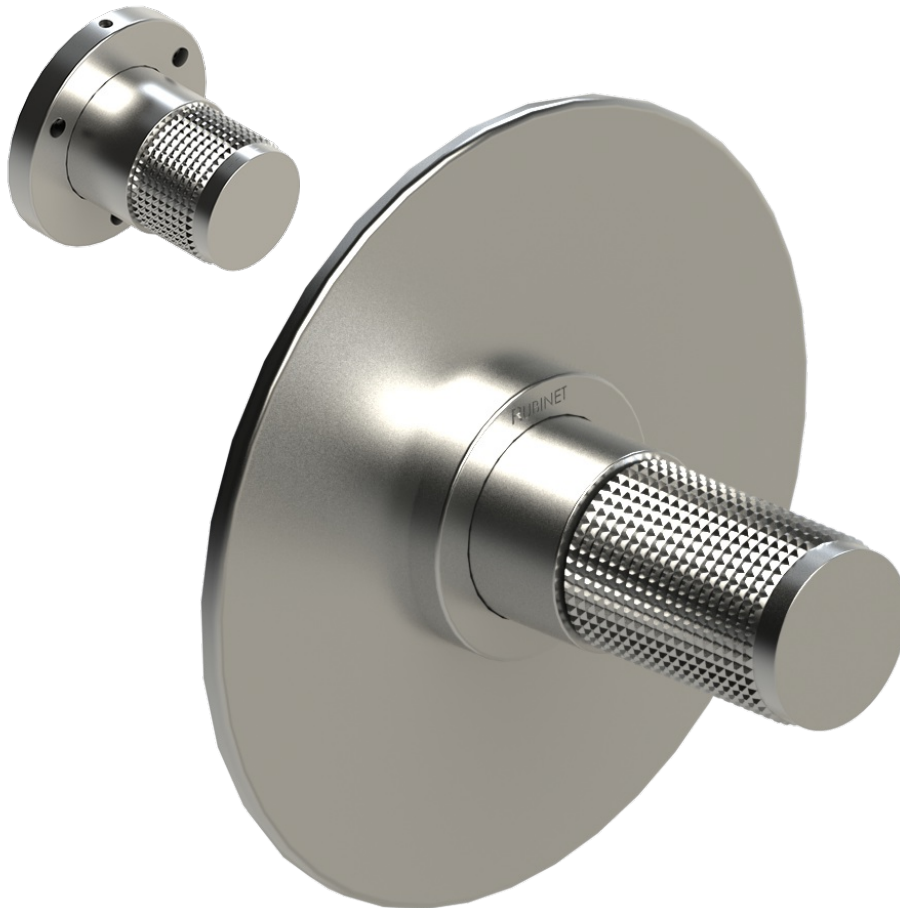

3YHOLCHCH Specifications

THREE WAY DIVERTER VALVE WITH SHARED OUTLETS IN BETWEEN FUNCTIONS, TRIM ONLY