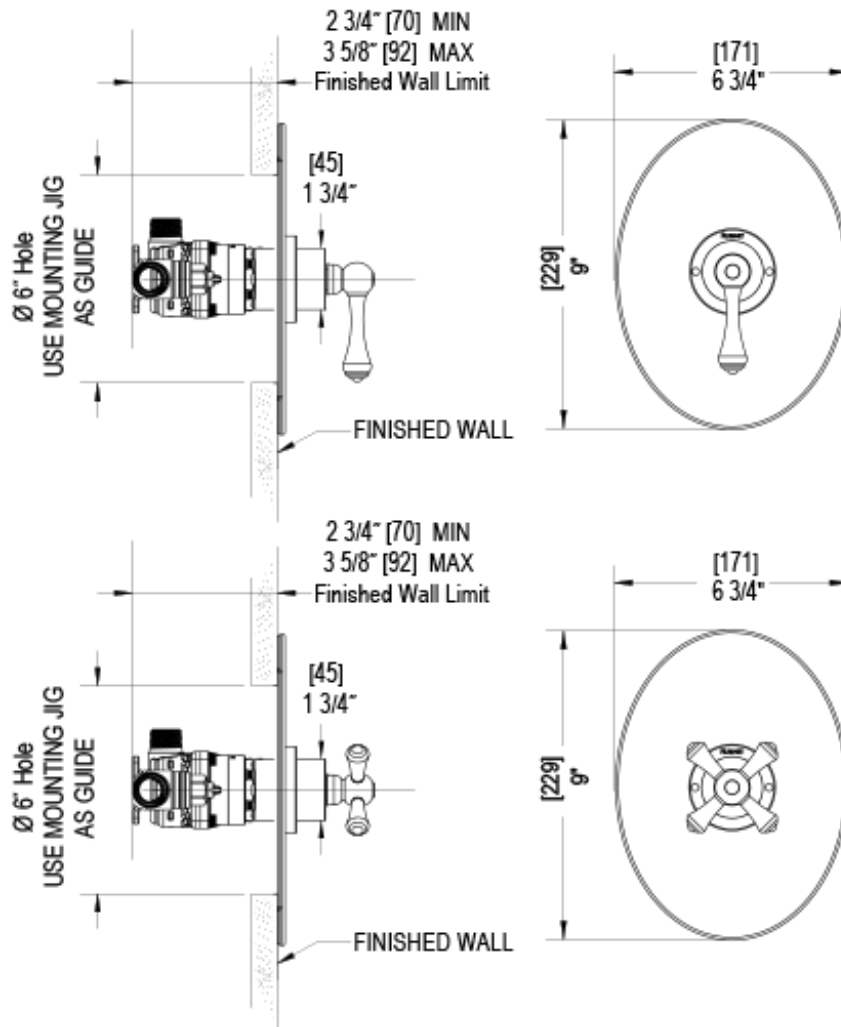

# 3YFMCCHABM Specifications

PRESSURE BALANCE SHOWER VALVE WITH STOPS

THREE WAY DIVERTER VALVE WITH SHARED OUTLETS IN BETWEEN FUNCTIONS