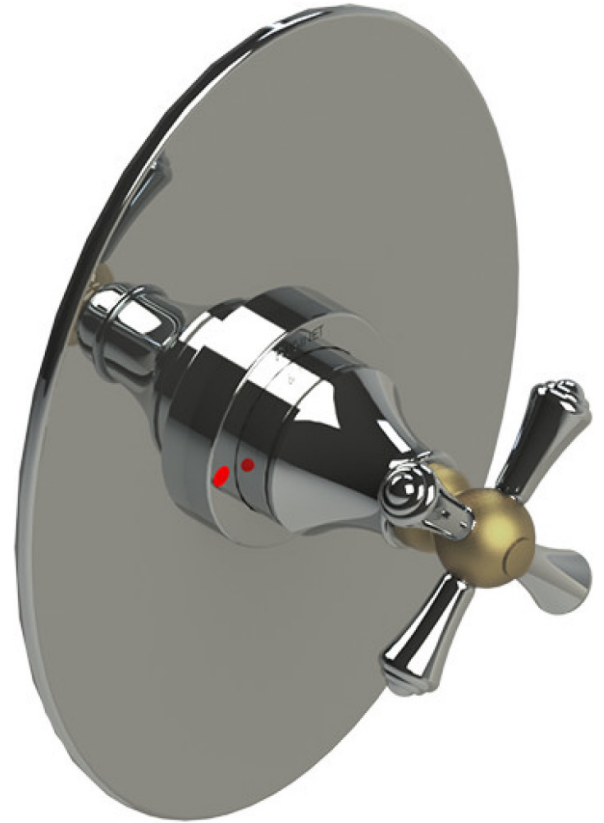

# 3YFMCCHABM Specifications

PRESSURE BALANCE SHOWER VALVE WITH STOPS

THREE WAY DIVERTER VALVE WITH SHARED OUTLETS IN BETWEEN FUNCTIONS