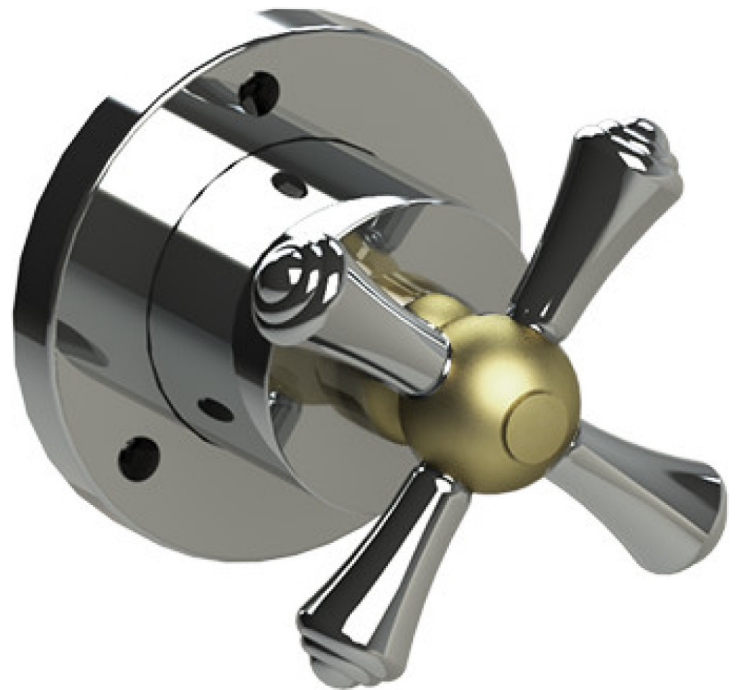

# 3YFMCCHABM Specifications

PRESSURE BALANCE SHOWER VALVE WITH STOPS

THREE WAY DIVERTER VALVE WITH SHARED OUTLETS IN BETWEEN FUNCTIONS