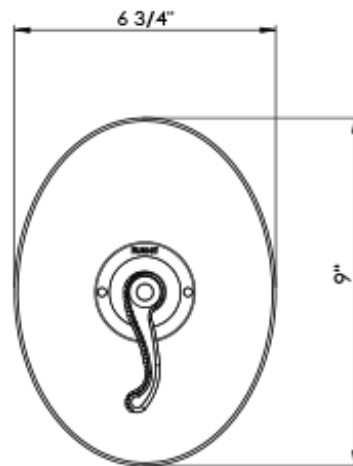

3YETLCHCH Specifications

PRESSURE BALANCE SHOWER VALVE WITH STOPS TRIM ONLY

THREE WAY DIVERTER VALVE WITH SHARED OUTLETS IN BETWEEN FUNCTIONS TRIM ONLY