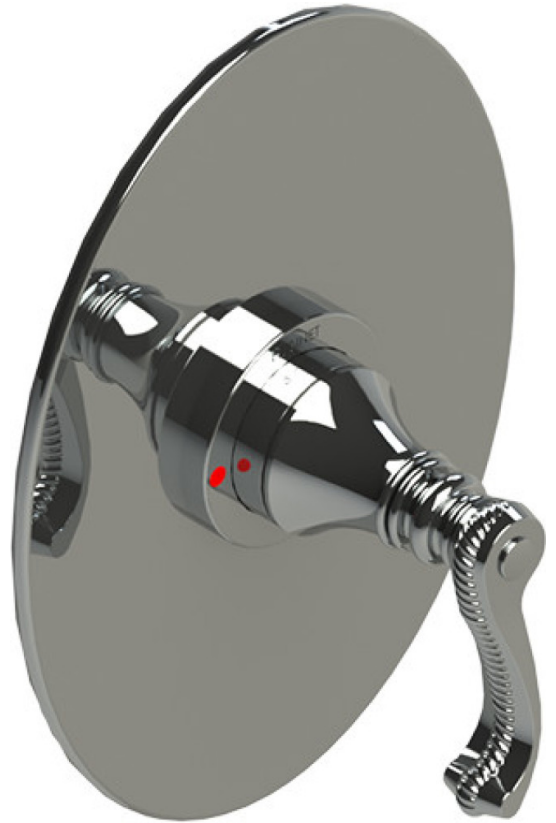

3YETLCHCH Specifications

PRESSURE BALANCE SHOWER VALVE WITH STOPS TRIM ONLY

THREE WAY DIVERTER VALVE WITH SHARED OUTLETS IN BETWEEN FUNCTIONS TRIM ONLY