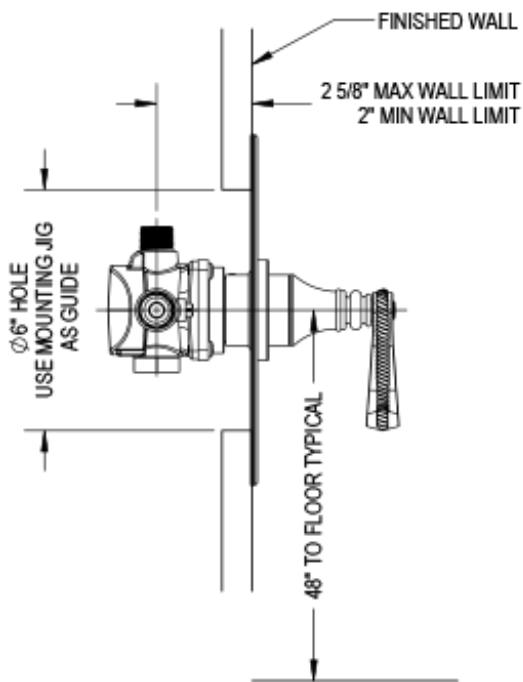

3YETLCHCH Specifications

PRESSURE BALANCE SHOWER VALVE WITH STOPS TRIM ONLY

THREE WAY DIVERTER VALVE WITH SHARED OUTLETS IN BETWEEN FUNCTIONS TRIM ONLY