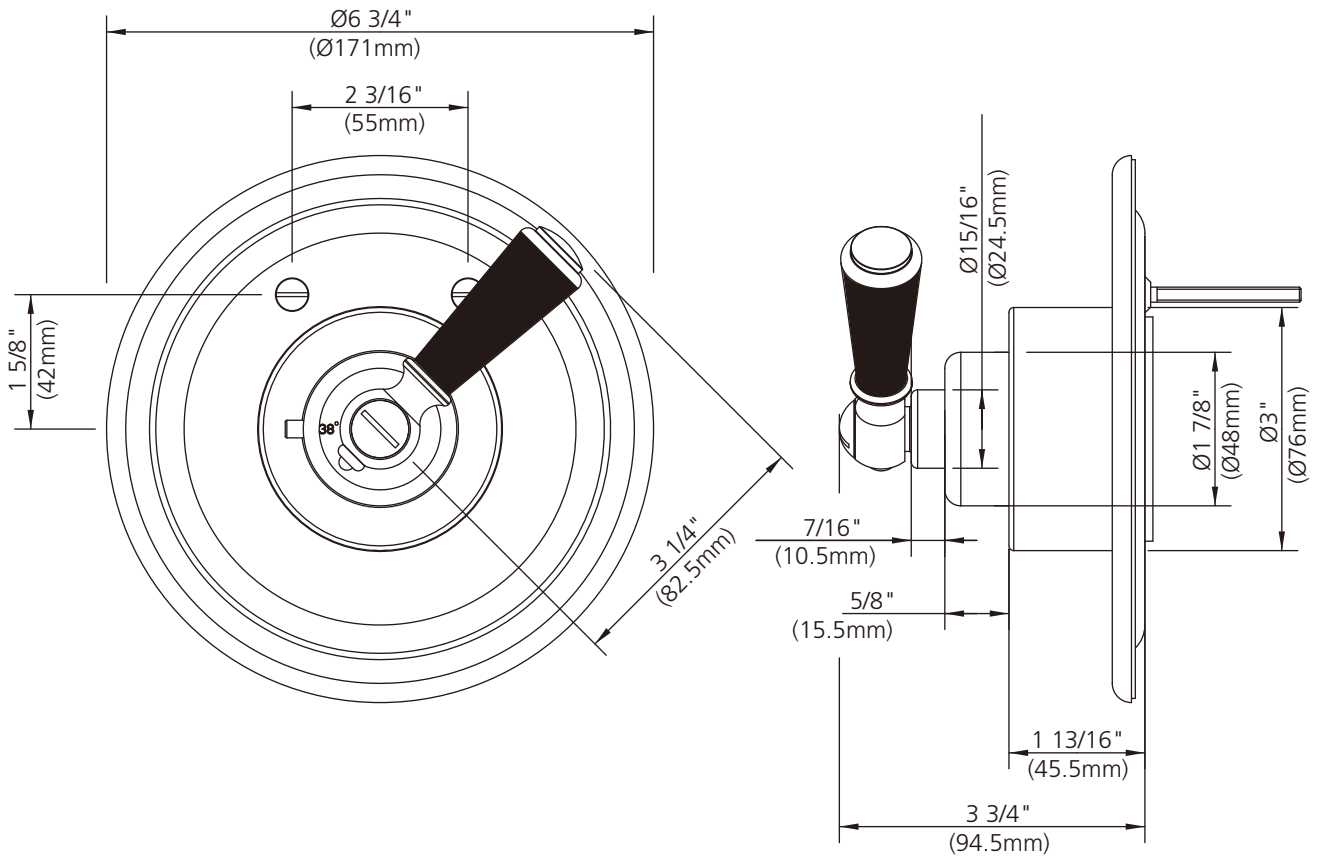

LEFROY BROOKS

1 8 2 8 T R O U T M A N S T R E E T
R I D G E W O O D N E W Y O R K N Y 1 1 3 8 5 U S A
T : + 1 (7 1 8) 3 0 2 5 2 9 2 F : + 1 (7 1 8) 3 0 2 4 1 7 7

CB-4076

BLACK LEVER ARCHIPELAGO THERMOSTATIC VALVE TRIM ONLY,
TO SUIT M1-4200 ROUGH

DIMENSIONAL DATA SHEET

DATE: 25 February 2014

No: A66F599CKJA

Finish -
*** Silver Nickel**

COPYRIGHT © LBIP LTD 2012. ALL RIGHTS RESERVED.

DIMENSIONS IN INCHES & MILLIMETRES

WHILST EVERY EFFORT IS MADE TO ENSURE THE ACCURACY OF THESE DATA SHEETS THEY ARE SUBJECT TO CHANGE WITHOUT NOTICE AS PART OF THE COMPANY'S PRODUCT DEVELOPMENT PROCESS