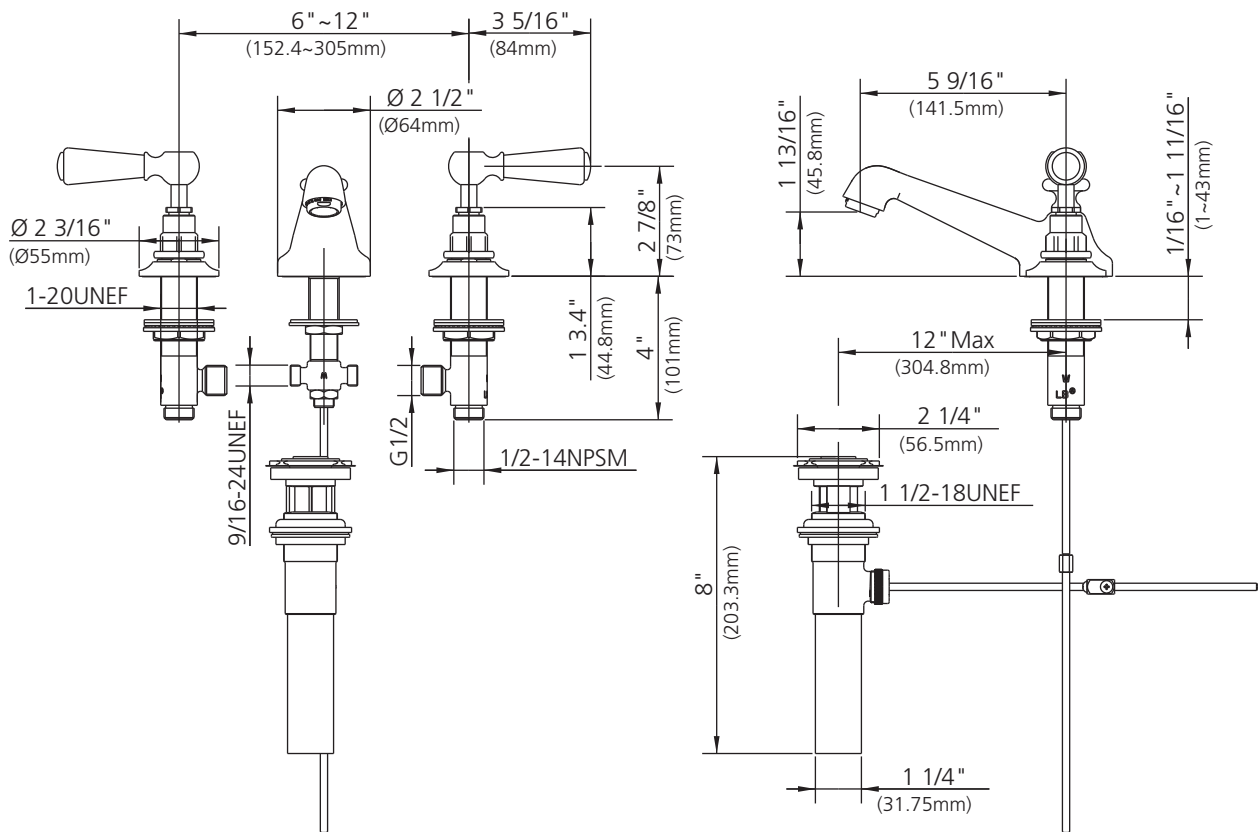

LEFROY BROOKS

1 8 2 8 T R O U T M A N S T R E E T
R I D G E W O O D N E W Y O R K N Y 1 1 3 8 5 U S A
T: +1(718) 302 5292 F: +1(718) 302 4177

CB-1050 (BL1220)

BLACK LEVER 3-HOLE BASIN MIXER WITH POP-UP WASTE

DIMENSIONAL DATA SHEET

DATE: 03 August 2012

No: FW2B6201

Finish -
*** Silver Nickel**

COPYRIGHT © LBIP LTD 2012. ALL RIGHTS RESERVED.

DIMENSIONS IN INCHES & MILLIMETRES

WHILST EVERY EFFORT IS MADE TO ENSURE THE ACCURACY OF THESE DATA SHEETS THEY ARE SUBJECT TO CHANGE WITHOUT NOTICE AS PART OF THE COMPANY'S PRODUCT DEVELOPMENT PROCESS