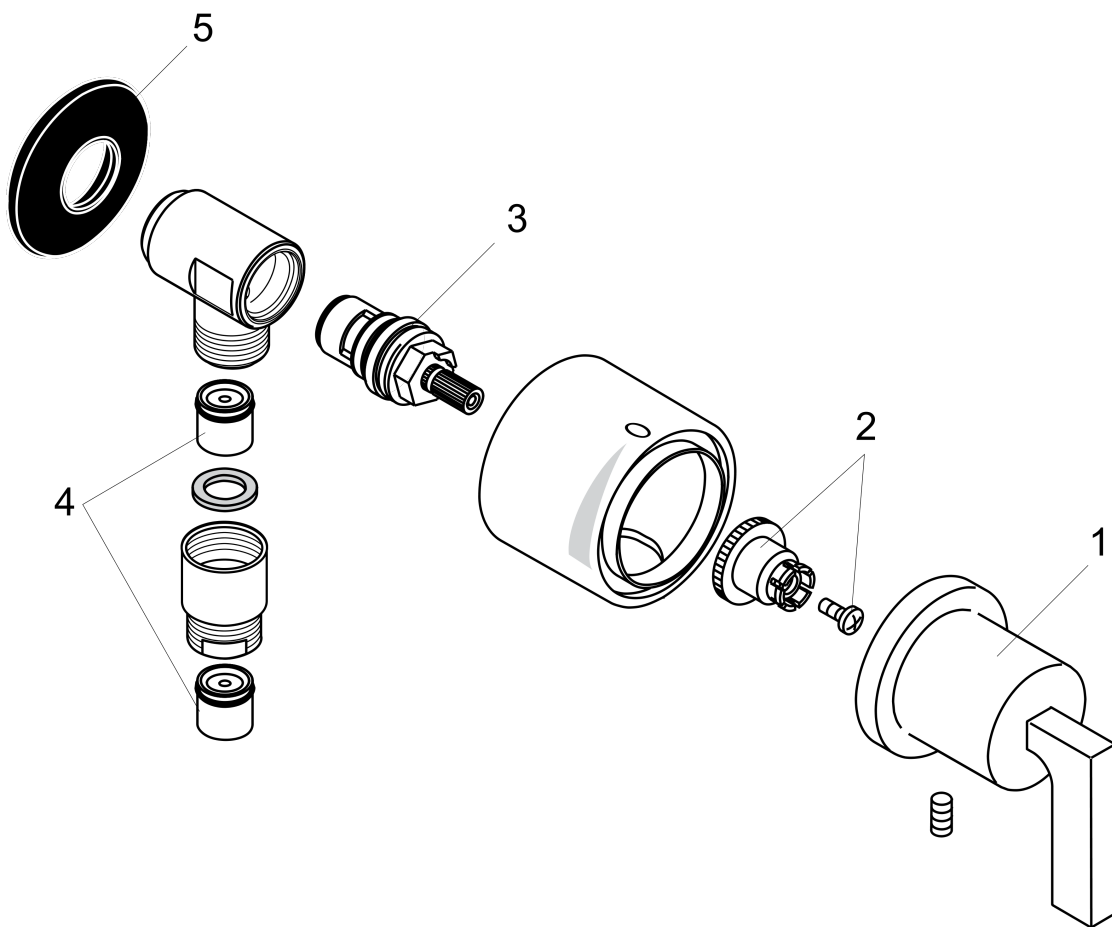

AXOR Citterio
AXOR Citterio Fix Fit Wall Outlet with Lever Handle
Finishes : **chrome** Part no. : **39882001**

Description

Features

- Integrated shut-off and volume control

Item details

List Price \$ 546.00

Compliance

Product image

Scale drawing

AXOR Citterio
AXOR Citterio Fix Fit Wall Outlet with Lever Handle
Finishes : **chrome** Part no. : **39882001**

Exploded drawing

Year of production: >11/03

AXOR Citterio
AXOR Citterio Fix Fit Wall Outlet with Lever Handle
 Finishes : **chrome** Part no. : **39882001**

Spare parts list

Year of production: >11/03

Pos.	Description	Part no.	Price	PU
1	handle	39993001	-	1
2	handle fixing set	94184000	-	1
3	shut off unit right closing	96350000	-	1
4	set of non return valves DW 15	94074000	-	1
5	support element	98557000	-	1
a	sleeve	96497000	-	1