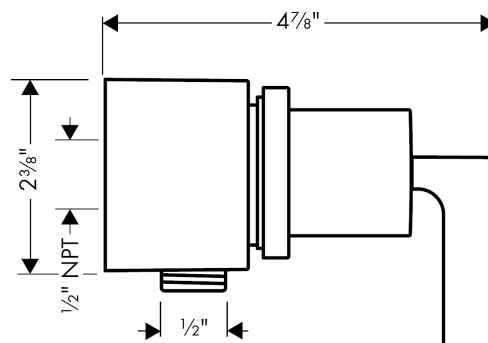

AXOR Citterio
AXOR Citterio Fix Fit Wall Outlet with Lever Handle
Finishes : **chrome** Part no. : **39882001**

Description

Features

- Integrated shut-off and volume control

Item details

List Price \$ 546.00

Compliance

Product image

Scale drawing

AXOR Citterio
AXOR Citterio Fix Fit Wall Outlet with Lever Handle
Finishes : **chrome** Part no. : **39882001**

Exploded drawing

Year of production: >11/03

AXOR Citterio
AXOR Citterio Fix Fit Wall Outlet with Lever Handle
 Finishes : **chrome** Part no. : **39882001**

Spare parts list

Year of production: >11/03

Pos.	Description	Part no.	Price	PU
1	handle	39993001	-	1
2	handle fixing set	94184000	-	1
3	shut off unit right closing	96350000	-	1
4	set of non return valves DW 15	94074000	-	1
5	support element	98557000	-	1
a	sleeve	96497000	-	1