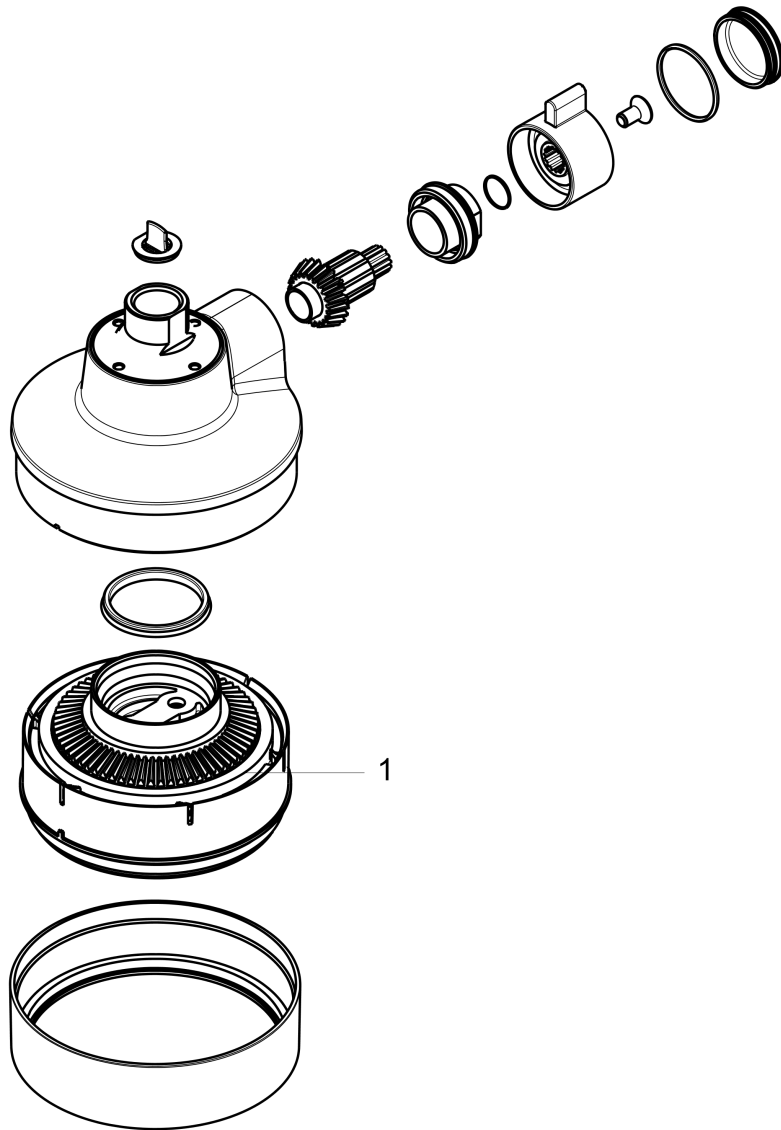

AXOR Citterio

Axor Citterio 3-Jet Showerhead, 2.5 GPM

Finishes : **chrome** Part no. : **39740001**

Description

Features

- 90 no-clog spray channels
- Spray modes: Full, Pulsating Massage, Soft spray
- 360° Control spray mode adjustment

Item details

List Price

\$ 749.00

Technology

Compliance

Product image

Scale drawing

AXOR Citterio
Axor Citterio 3-Jet Showerhead, 2.5 GPM
Finishes : **chrome** Part no. : **39740001**

Exploded drawing

Year of production: 06/12 - 12/18

AXOR Citterio
Axor Citterio 3-Jet Showerhead, 2.5 GPM
Finishes : **chrome** Part no. : **39740001**

Spare parts list

Year of production: **06/12 - 12/18**

Pos.	Description	Part no.	Price	PU
1	cartridge, assy	92020000	-	1