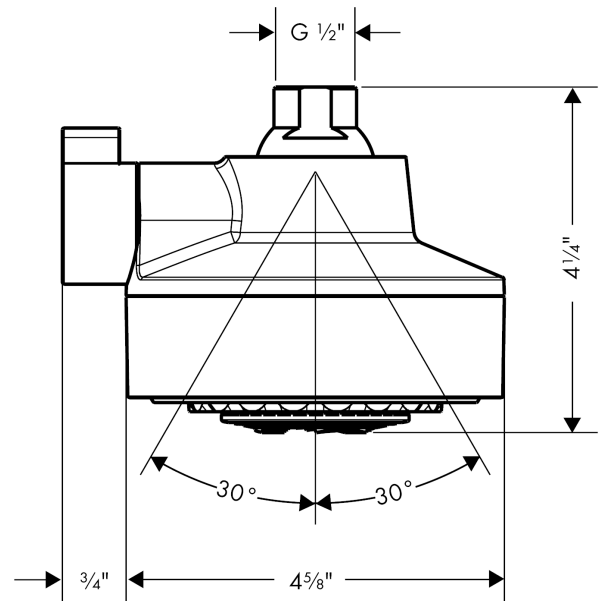

AXOR Citterio

Axor Citterio 3-Jet Showerhead, 2.5 GPM

Finishes : **chrome** Part no. : **39740001**

Description

Features

- 90 no-clog spray channels
- Spray modes: Full, Pulsating Massage, Soft spray
- 360° Control spray mode adjustment

Item details

List Price

\$ 749.00

Technology

Compliance

Product image

Scale drawing

AXOR Citterio
Axor Citterio 3-Jet Showerhead, 2.5 GPM
Finishes : **chrome** Part no. : **39740001**

Exploded drawing

Year of production: 06/12 - 12/18

AXOR Citterio
Axor Citterio 3-Jet Showerhead, 2.5 GPM
Finishes : **chrome** Part no. : **39740001**

Spare parts list

Year of production: **06/12 - 12/18**