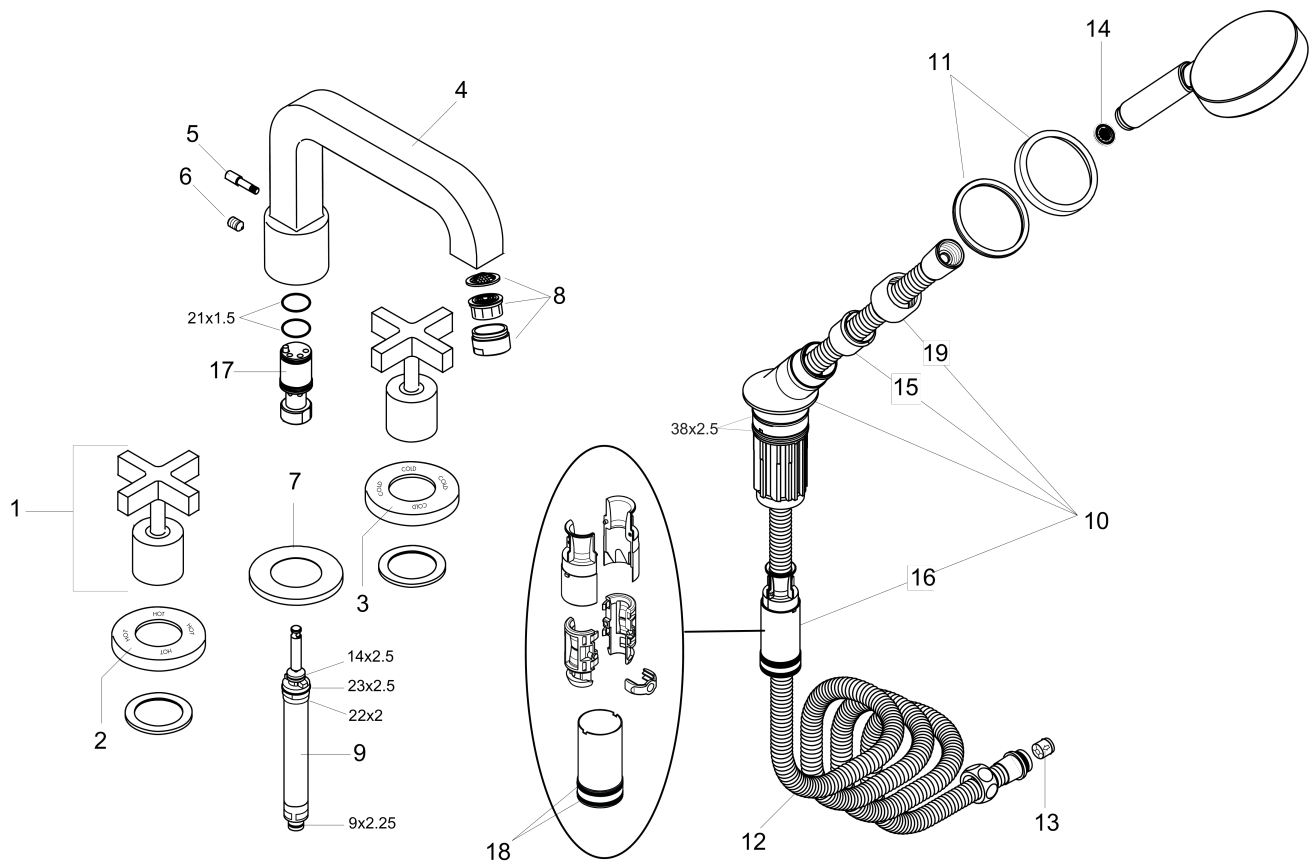

AXOR Citterio

AXOR Citterio 4-Hole Roman Tub Set Trim with Cross Handles with 2.0 GPM Handshower

Finishes : **chrome** Part no. : **39453001**

Exploded drawing

Year of production: >06/13

AXOR Citterio
AXOR Citterio 4-Hole Roman Tub Set Trim with Cross Handles with 2.0 GPM Handshower

 Finishes : **chrome** Part no. : **39453001**

Spare parts list

Year of production: >06/13

Pos.	Description	Part no.	Price	PU
1	handle	39292000	-	1
2	escutcheon hot water	96771000	-	1
3	escutcheon cold water	96772000	-	1
4	spout cpl.	96773000	-	1
5	diverter knob	96774000	-	1
6	hollow set screw M6x6	97660000	-	1
7	escutcheon Ø 70 mm	96782000	-	1
8	aerator M24x1 (25 l/min)	13956000	-	1
9	selector assy	96775000	-	1
10	shower holder, assy	95996000	-	1
11	escutcheon for shower holder	95753000	-	1
12	shower hose 2,00 m	94148000	-	1
13	set of non return valves DW 15	94074000	-	1
14	filter packing	94246000	-	1
15	insert for shower holder	96942000	-	1
16	hose brake	98656000	-	1
17	guide tube	92214000	-	1
18	O-Ring 28x2	98194000	-	1
a	base body	13444181	-	1
b	handshower	28509001	-	1