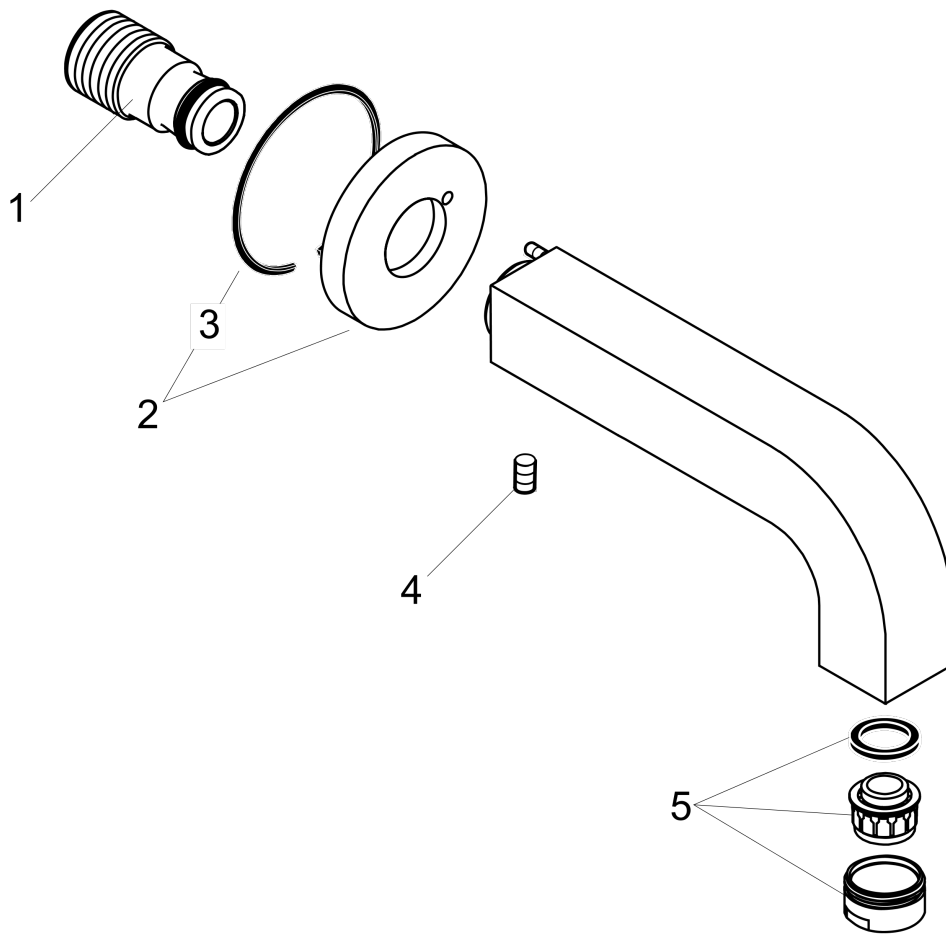

## Scale drawing

**AXOR Citterio**  
**AXOR Citterio Tub Spout**  
Finishes : **chrome**    Part no. : **39410001**

## Exploded drawing

Year of production: >11/03

**AXOR Citterio**  
**AXOR Citterio Tub Spout**  
 Finishes : **chrome**    Part no. : **39410001**

## Spare parts list

Year of production: >11/03

Pos.	Description	Part no.	Price	PU
1	connecting thread	96472001	-	1
2	escutcheon for spout	96756000	-	1
3	seal	97530000	-	1
4	hollow set screw M6x6	97660000	-	1
5	aerator M24x1 (25 l/min)	13956000	-	1