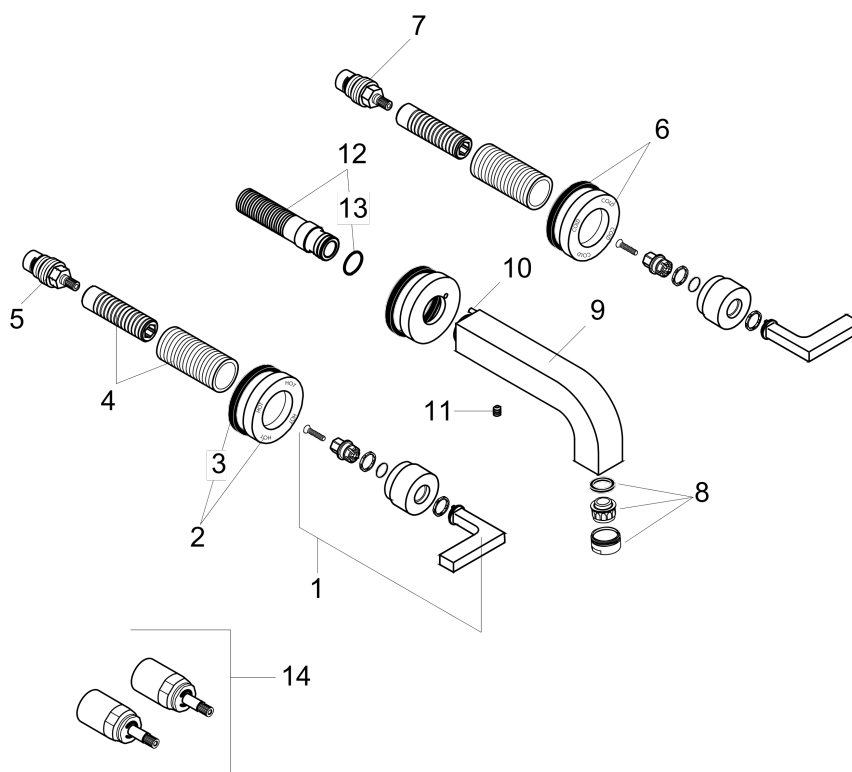

AXOR Citterio

AXOR Citterio Wall-Mounted Widespread Faucet Trim with Lever Handles, 1.2 GPM

Finishes : **chrome** Part no. : **39147001**

Description

Features

- Aerated spray
- maximum Flow rate at 44 PSI: 1.2 GPM
- 90° ceramic valves

Item details

List Price \$ 1,070.00

Technology

Compliance

Product image

Scale drawing

AXOR Citterio

AXOR Citterio Wall-Mounted Widespread Faucet Trim with Lever Handles, 1.2 GPM

Finishes : **chrome** Part no. : **39147001**

Exploded drawing

Year of production: >07/16

AXOR Citterio

AXOR Citterio Wall-Mounted Widespread Faucet Trim with Lever Handles, 1.2 GPM

Finishes : **chrome** Part no. : **39147001**

Spare parts list

Year of production: >07/16

Pos.	Description	Part no.	Price	PU
1	handle	39296000	-	1
3	escutcheon hot water	96755000	-	1
2	seal	97530000	-	1
4	fixing set	96392000	-	1
5	shut off unit left closing	96351000	-	1
6	escutcheon cold water	96754000	-	1
7	shut off unit right closing	96350000	-	1
8	aerator M24x1 (4,5 l/min)	92877000	-	1
9	spout 220 mm	97239000	-	1
10	hollow set screw M6x6	97660000	-	1
11	hollow set screw M4x16	97663000	-	1
12	connecting thread G½	97228000	-	1
13	O-ring 16x2,5	98134000	-	1
14	extension 25 mm	96259000	-	1
a	base body	10303181	-	1