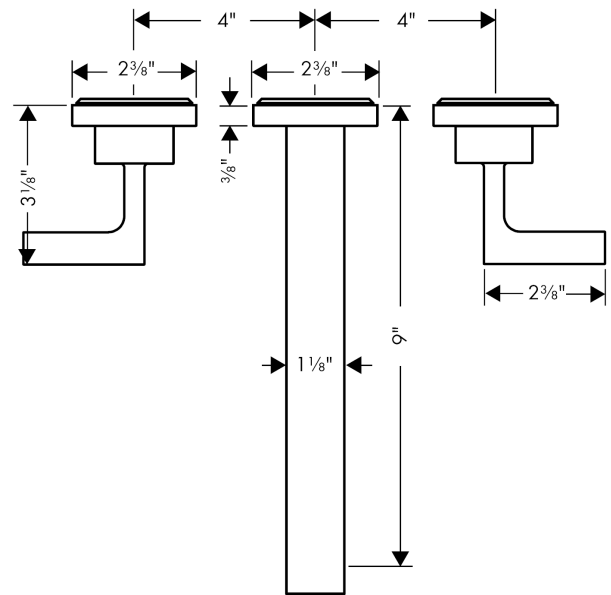

AXOR Citterio

AXOR Citterio Wall-Mounted Widespread Faucet Trim with Lever Handles, 1.2 GPM

Finishes : **chrome** Part no. : **39147001**

Description

Features

- Aerated spray
- maximum Flow rate at 44 PSI: 1.2 GPM
- 90° ceramic valves

Item details

List Price \$ 1,070.00

Technology

Compliance

Product image

Scale drawing

AXOR Citterio

AXOR Citterio Wall-Mounted Widespread Faucet Trim with Lever Handles, 1.2 GPM

Finishes : **chrome** Part no. : **39147001**

Exploded drawing

Year of production: >07/16

AXOR Citterio

AXOR Citterio Wall-Mounted Widespread Faucet Trim with Lever Handles, 1.2 GPM

Finishes : **chrome** Part no. : **39147001**

Spare parts list

Year of production: >07/16

Pos.	Description	Part no.	Price	PU
1	handle	39296000	-	1
3	escutcheon hot water	96755000	-	1
2	seal	97530000	-	1
4	fixing set	96392000	-	1
5	shut off unit left closing	96351000	-	1
6	escutcheon cold water	96754000	-	1
7	shut off unit right closing	96350000	-	1
8	aerator M24x1 (4,5 l/min)	92877000	-	1
9	spout 220 mm	97239000	-	1
10	hollow set screw M6x6	97660000	-	1
11	hollow set screw M4x16	97663000	-	1
12	connecting thread G½	97228000	-	1
13	O-ring 16x2,5	98134000	-	1
14	extension 25 mm	96259000	-	1
a	base body	10303181	-	1