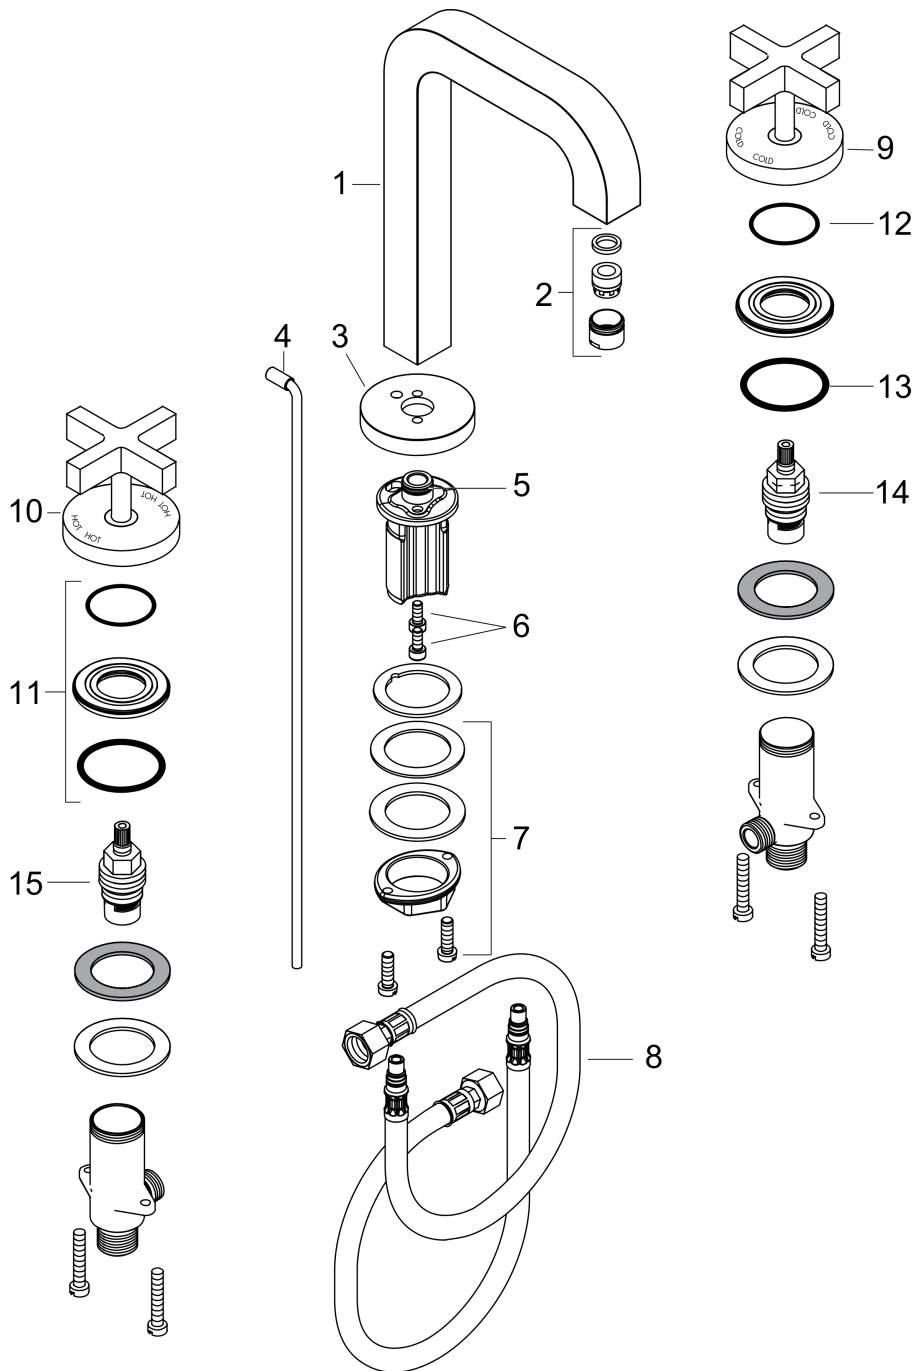

AXOR Citterio
AXOR Citterio Widespread Faucet with Cross Handles, 1.2 GPM
 Finishes : **chrome** Part no. : **39133001**

Description

Features

- Aerated spray
- maximum Flow rate at 44 PSI: 1.2 GPM
- 90° ceramic valves
- pop-up waste set G 1

Item details

List Price \$ 1,509.00

Technology

Compliance

Product image

Scale drawing

AXOR Citterio
AXOR Citterio Widespread Faucet with Cross Handles, 1.2 GPM
Finishes : **chrome** Part no. : **39133001**

Exploded drawing

Year of production: >07/16

AXOR Citterio
AXOR Citterio Widespread Faucet with Cross Handles, 1.2 GPM

 Finishes : **chrome** Part no. : **39133001**

Spare parts list

Year of production: >07/16

Pos.	Description	Part no.	Price	PU
1	spout 165 mm	95568000	-	1
2	aerator M18x1 (4,5 l/min)	92884000	-	1
3	escutcheon	95569000	-	1
4	pop up rod	96676000	-	1
5	O-ring 12x2	98214000	-	1
6	hexagon socket screw M5x12	98639000	-	1
7	fixing set (Ø 32)	13961000	-	1
8	connection hose 18½" M8x0,75 3/8"	96321001	-	1
9	handle	39291000	-	1
10	handle	39292000	-	1
11	nut	92854000	-	1
12	O-Ring 32x2,5	96364000	-	1
13	O-ring 40x3	92634000	-	1
14	shut off unit left closing	94008000	-	1
15	shut off unit right closing	94009000	-	1