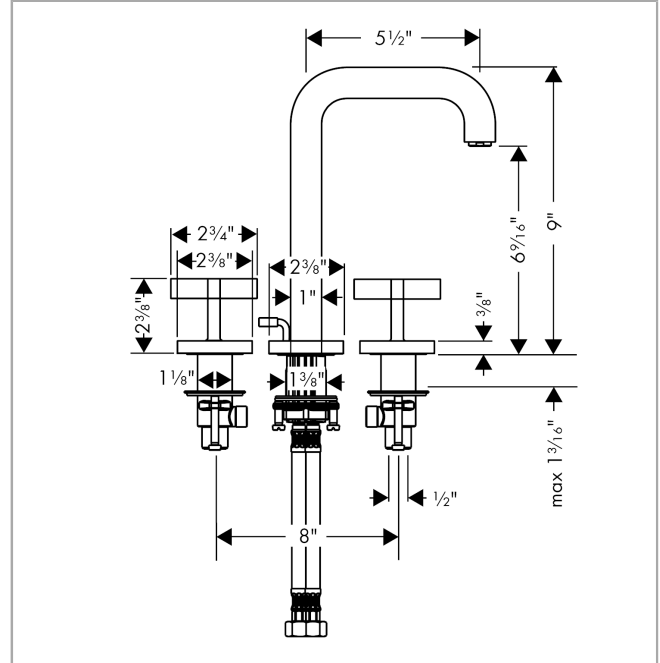

AXOR Citterio
AXOR Citterio Widespread Faucet with Cross Handles, 1.2 GPM
 Finishes : **chrome** Part no. : **39133001**

Description

Features

- Aerated spray
- maximum Flow rate at 44 PSI: 1.2 GPM
- 90° ceramic valves
- pop-up waste set G 1

Item details

List Price \$ 1,509.00

Technology

Compliance

Product image

Scale drawing

AXOR Citterio
AXOR Citterio Widespread Faucet with Cross Handles, 1.2 GPM
Finishes : **chrome** Part no. : **39133001**

Exploded drawing

Year of production: >07/16

AXOR Citterio
AXOR Citterio Widespread Faucet with Cross Handles, 1.2 GPM

 Finishes : **chrome** Part no. : **39133001**

Spare parts list

Year of production: >07/16

Pos.	Description	Part no.	Price	PU
1	spout 165 mm	95568000	-	1
2	aerator M18x1 (4,5 l/min)	92884000	-	1
3	escutcheon	95569000	-	1
4	pop up rod	96676000	-	1
5	O-ring 12x2	98214000	-	1
6	hexagon socket screw M5x12	98639000	-	1
7	fixing set (Ø 32)	13961000	-	1
8	connection hose 18½" M8x0,75 3/8"	96321001	-	1
9	handle	39291000	-	1
10	handle	39292000	-	1
11	nut	92854000	-	1
12	O-Ring 32x2,5	96364000	-	1
13	O-ring 40x3	92634000	-	1
14	shut off unit left closing	94008000	-	1
15	shut off unit right closing	94009000	-	1