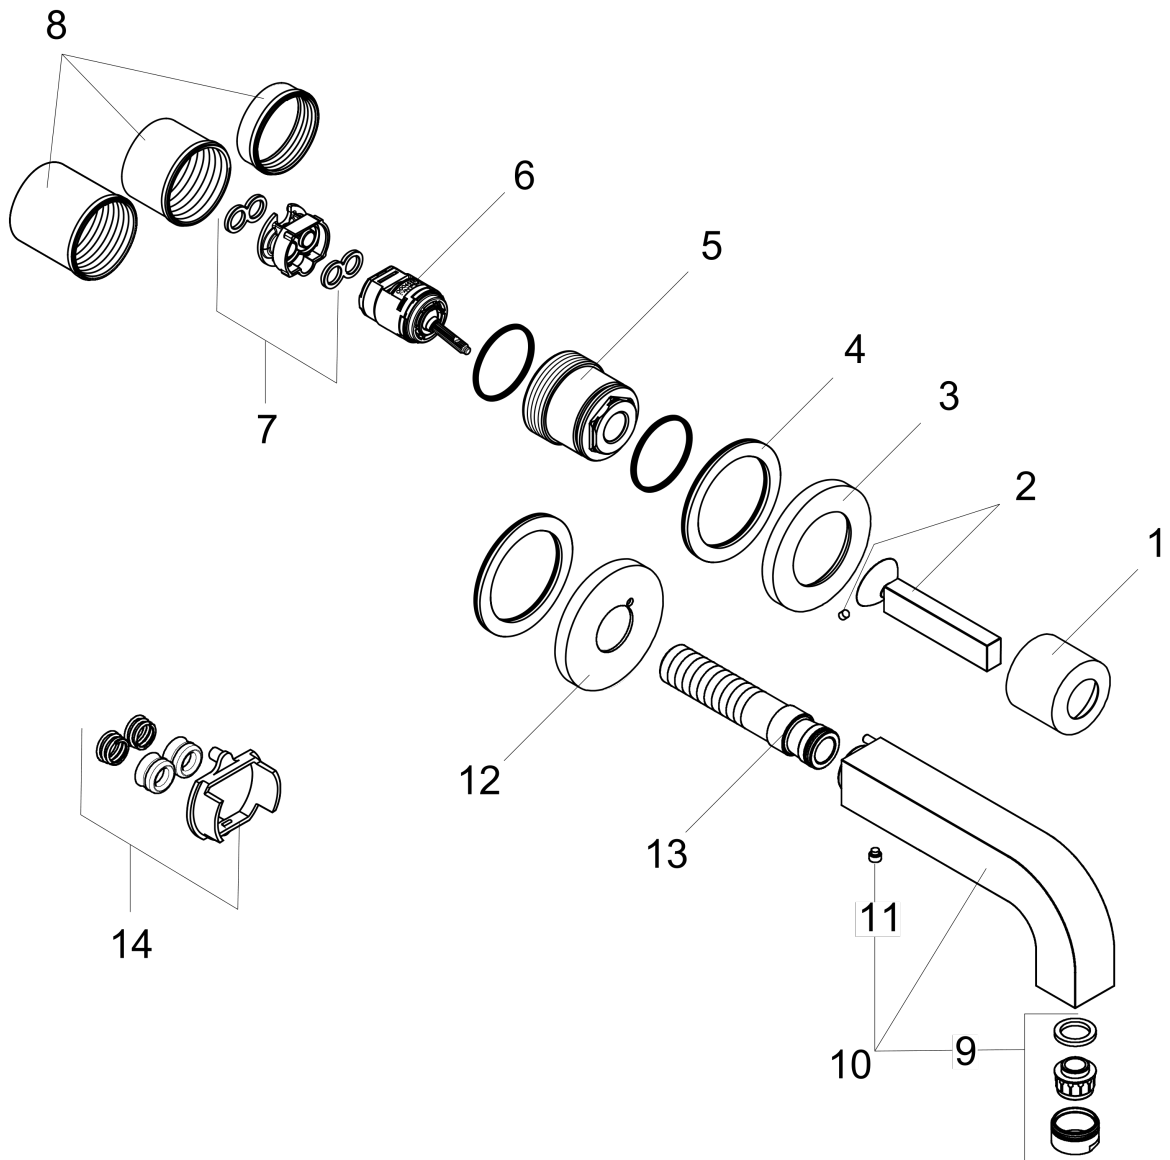

#### Scale drawing

### AXOR Citterio Wall-Mounted Single-Handle Faucet Trim, 1.2 GPM

Finishes : **chrome** Part no. : **39116001**

#### Exploded drawing

Year of production: >07/16

**AXOR Citterio**
**AXOR Citterio Wall-Mounted Single-Handle Faucet Trim, 1.2 GPM**

 Finishes : **chrome**    Part no. : **39116001**

**Spare parts list**

Year of production: &gt;07/16

Pos.	Description	Part no.	Price	PU
1	flange	96908000	-	1
2	handle	39092000	-	1
3	escutcheon for handle	96909000	-	1
4	washer	97600000	-	1
5	nut	95645000	-	1
6	cartridge, assy	96339000	-	1
7	adapter for cartridge	95644000	-	1
8	fixing set	97971000	-	1
9	aerator M24x1 (4,5 l/min)	92877000	-	1
10	spout 220 mm	97239000	-	1
11	hollow set screw M4x6	97767000	-	1
12	escutcheon	98720000	-	1
13	connecting thread G½	97228000	-	1
14	conversion kit	95643000	-	1
a	extension set 25 mm for 13622180	31971000	-	1
b	base body	13622181	-	1
c	Grease	90920000	-	1