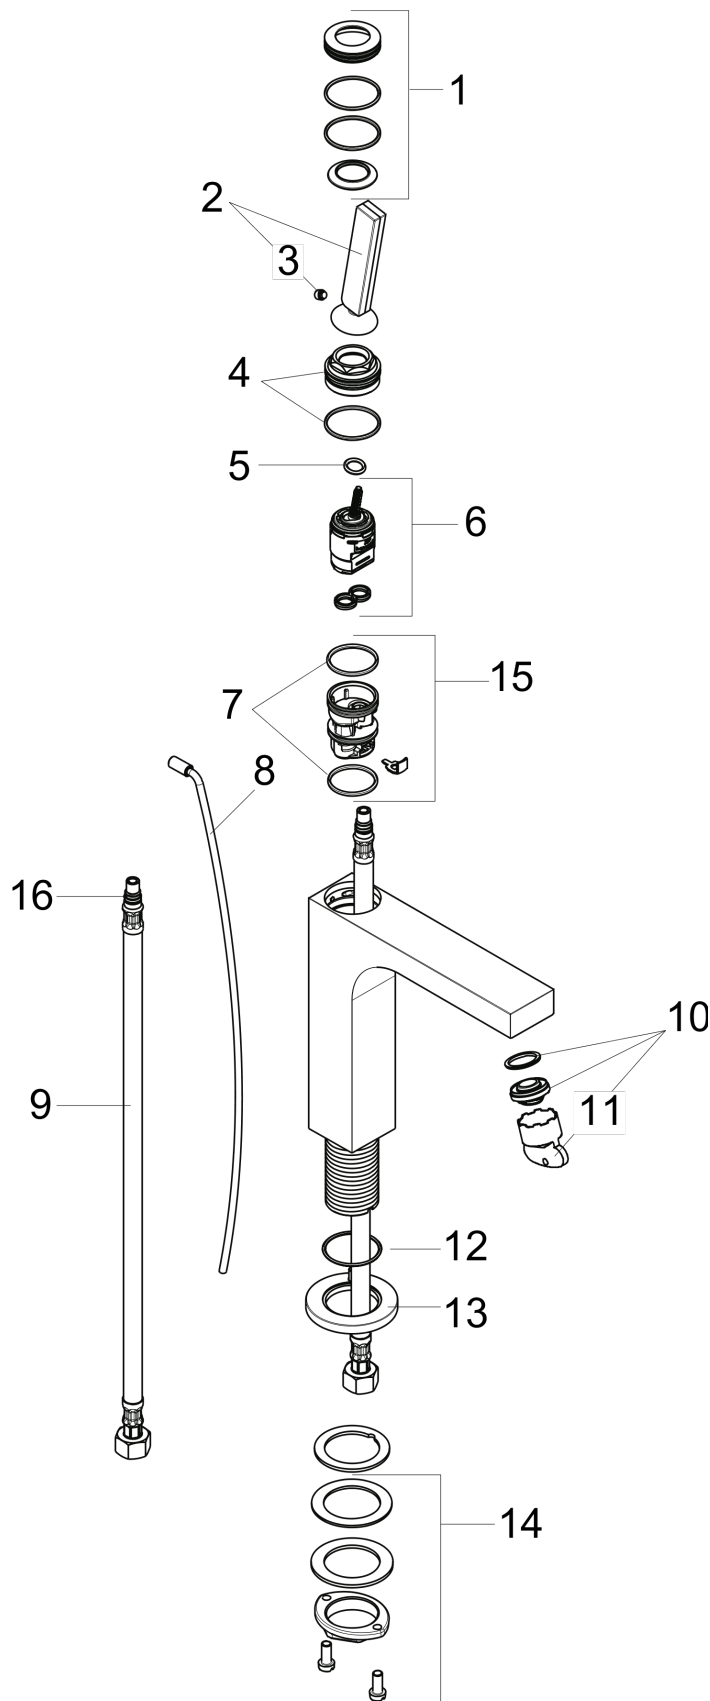

AXOR Citterio
AXOR Citterio Single-Hole Faucet, 1.2 GPM
 Finishes : **chrome** Part no. : **39031001**

Description

Features

- Laminar spray
- maximum Flow rate at 44 PSI: 1.2 GPM
- Joystick ceramic cartridge
- pop-up waste set G 1

Item details

List Price \$ 1,027.00

Technology

Compliance

Product image

Scale drawing

AXOR Citterio
AXOR Citterio Single-Hole Faucet, 1.2 GPM
Finishes : **chrome** Part no. : **39031001**

Exploded drawing

Year of production: >07/16

AXOR Citterio
AXOR Citterio Single-Hole Faucet, 1.2 GPM
 Finishes : **chrome** Part no. : **39031001**

Spare parts list

Year of production: >07/16

Pos.	Description	Part no.	Price	PU
1	cover cap	95666000	-	1
2	handle	39091000	-	1
3	hollow set screw M6x6	97660000	-	1
4	nut	95667000	-	1
5	O-ring 9x2	98119000	-	1
6	cartridge, assy	96339000	-	1
7	O-ring 26x2	98147000	-	1
8	pull rod	96923000	-	1
9	connection hose 23½" M8x0,75 3/8"	98600001	-	1
10	aerator M24x1 (4,5 l/min)	92880000	-	1
11	special tool	95290000	-	1
12	O-ring 33x1,5	98164000	-	1
13	escutcheon	95668000	-	1
14	fixing set (Ø 32)	13961000	-	1
15	adapter for cartridge	95289000	-	1
16	fixation extension 35 mm	13898000	-	1
a	pop up waste	88509000	-	1