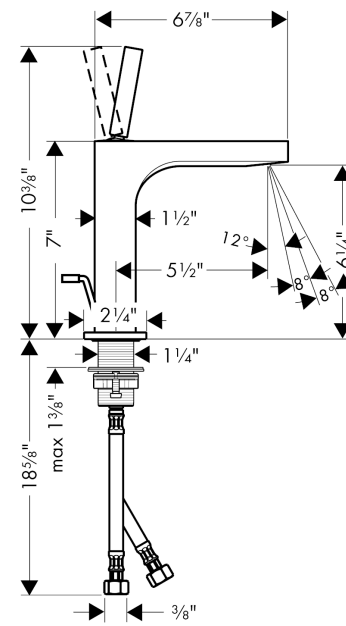

AXOR Citterio
AXOR Citterio Single-Hole Faucet, 1.2 GPM
 Finishes : **chrome** Part no. : **39031001**

Description

Features

- Laminar spray
- maximum Flow rate at 44 PSI: 1.2 GPM
- Joystick ceramic cartridge
- pop-up waste set G 1

Item details

List Price \$ 1,027.00

Technology

Compliance

Product image

Scale drawing

AXOR Citterio
AXOR Citterio Single-Hole Faucet, 1.2 GPM
Finishes : **chrome** Part no. : **39031001**

Exploded drawing

Year of production: >07/16

AXOR Citterio
AXOR Citterio Single-Hole Faucet, 1.2 GPM
 Finishes : **chrome** Part no. : **39031001**

Spare parts list

Year of production: >07/16

Pos.	Description	Part no.	Price	PU
1	cover cap	95666000	-	1
2	handle	39091000	-	1
3	hollow set screw M6x6	97660000	-	1
4	nut	95667000	-	1
5	O-ring 9x2	98119000	-	1
6	cartridge, assy	96339000	-	1
7	O-ring 26x2	98147000	-	1
8	pull rod	96923000	-	1
9	connection hose 23½" M8x0,75 3/8"	98600001	-	1
10	aerator M24x1 (4,5 l/min)	92880000	-	1
11	special tool	95290000	-	1
12	O-ring 33x1,5	98164000	-	1
13	escutcheon	95668000	-	1
14	fixing set (Ø 32)	13961000	-	1
15	adapter for cartridge	95289000	-	1
16	fixation extension 35 mm	13898000	-	1
a	pop up waste	88509000	-	1