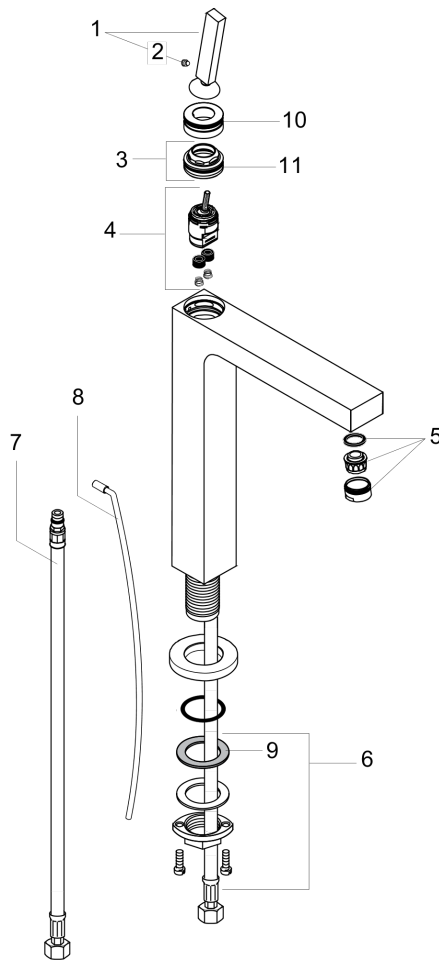

AXOR Citterio
AXOR Citterio Single-Hole Faucet, Tall, 1.2 GPM
 Finishes : **chrome** Part no. : **39020001**

Description

Features

- Aerated spray
- maximum Flow rate at 44 PSI: 1.2 GPM
- Joystick ceramic cartridge
- pop-up waste set G 1

Item details

List Price \$ 1,156.00

Technology

Compliance

Product image

Scale drawing

AXOR Citterio
AXOR Citterio Single-Hole Faucet, Tall, 1.2 GPM
Finishes : **chrome** Part no. : **39020001**

Exploded drawing

Year of production: >07/16

AXOR Citterio
AXOR Citterio Single-Hole Faucet, Tall, 1.2 GPM
 Finishes : **chrome** Part no. : **39020001**

Spare parts list

Year of production: >07/16

Pos.	Description	Part no.	Price	PU
1	handle	39091000	-	1
2	hollow set screw M6x6	97660000	-	1
3	nut	97157000	-	1
4	cartridge, assy	96339000	-	1
5	aerator M24x1 (4,5 l/min)	92877000	-	1
6	fixing set (Ø 32)	13961000	-	1
7	connection hose 35½" M8x0,75 3/8"	96316001	-	1
8	pull rod	96923000	-	1
9	lever collar	97548000	-	1
10	escutcheon	97466000	-	1
11	O-Ring 30x2	98186000	-	1
a	pop up waste	94159000	-	1
b	O-ring 33x1,5	98164000	-	1