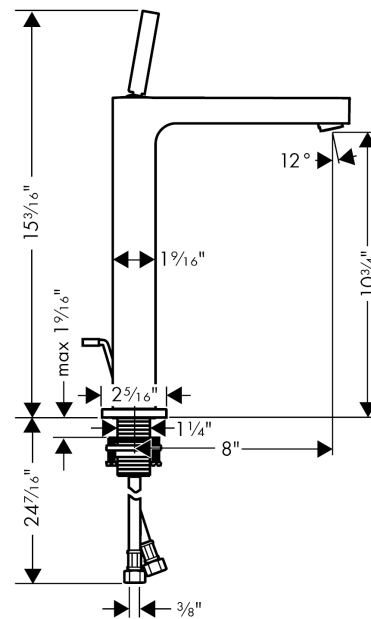

AXOR Citterio
AXOR Citterio Single-Hole Faucet, Tall, 1.2 GPM
 Finishes : **chrome** Part no. : **39020001**

Description

Features

- Aerated spray
- maximum Flow rate at 44 PSI: 1.2 GPM
- Joystick ceramic cartridge
- pop-up waste set G 1

Item details

List Price \$ 1,156.00

Technology

Compliance

Product image

Scale drawing

AXOR Citterio
AXOR Citterio Single-Hole Faucet, Tall, 1.2 GPM
Finishes : **chrome** Part no. : **39020001**

Exploded drawing

Year of production: >07/16

AXOR Citterio
AXOR Citterio Single-Hole Faucet, Tall, 1.2 GPM
 Finishes : **chrome** Part no. : **39020001**

Spare parts list

Year of production: >07/16

Pos.	Description	Part no.	Price	PU
1	handle	39091000	-	1
2	hollow set screw M6x6	97660000	-	1
3	nut	97157000	-	1
4	cartridge, assy	96339000	-	1
5	aerator M24x1 (4,5 l/min)	92877000	-	1
6	fixing set (Ø 32)	13961000	-	1
7	connection hose 35½" M8x0,75 3/8"	96316001	-	1
8	pull rod	96923000	-	1
9	lever collar	97548000	-	1
10	escutcheon	97466000	-	1
11	O-Ring 30x2	98186000	-	1
a	pop up waste	94159000	-	1
b	O-ring 33x1,5	98164000	-	1