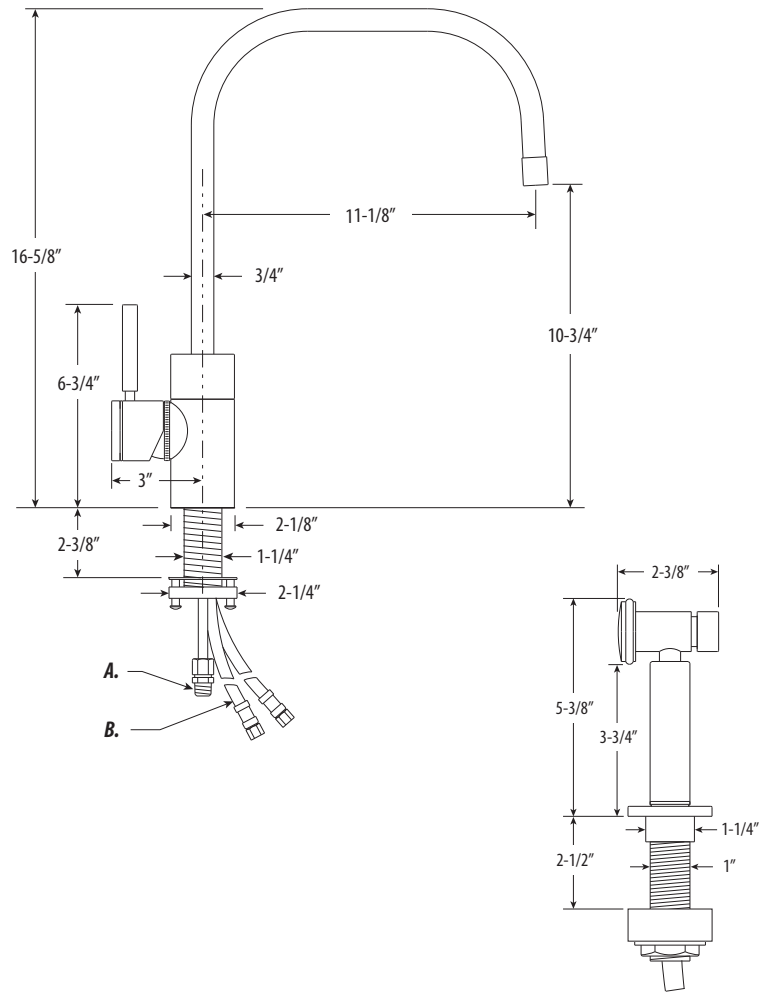

FULTON KITCHEN FAUCET W/ SIDE SPRAY

Model # 3825-1

PRODUCT DESCRIPTION

- Suite includes Side Spray.
- Elegant 2 Bend U-spout with 11-1/8" reach.
- Part of the Fulton Contemporary Suite.
- Spout swivels 360 degrees.
- Equipped with diverter for optional side spray.
- 1.75 gpm maximum flow rate with aerated tip.
- Aerated stream.
- Ergonomic single lever handle.
- Adjustable PTFE "Friction Lock" helps handle feel and prevents sag.
- Handle adjusts 22.5 degrees in either direction for backsplash clearance.
- Hot/Cold ceramic disk valve cartridge.
- Reversible and removable hot/ring ring indicator.
- Created from quality solid brass or stainless steel.
- Compatible with Reverse Osmosis filtration systems.
- Reinforced braided connection hoses.
- Lifetime Functional Warranty.
- Made in America.

Satin Chrome - SC
Satin Gold - SG
Satin Nickel - SN
Stainless Steel - SS*
Tuscan Brass - TB
Unlaquered Polished Brass - UPB
Venetian Bronze - VB
Weathered Brass - WB
Weathered Copper - WC

- Max Counter Thickness 2-3/8"
- Minimum Install Hole Size 1-3/8"

- A. Spray Connection with 3/8" Compression Fitting
B. Supply Hoses - 20" Long with 3/8" Compression Fittings

ECO BRASS
HIGH PERFORMANCE ALLOY FREE BRASS