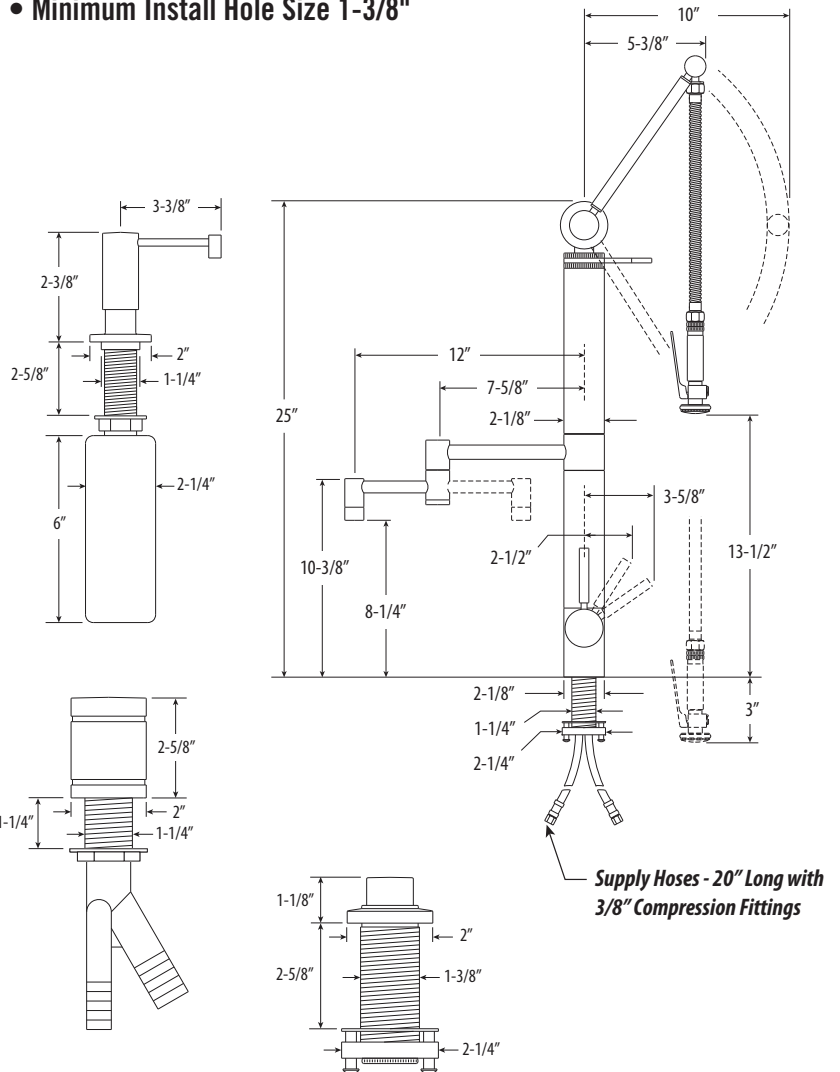

## Model # 3710-12-4

### PRODUCT DESCRIPTION

- Suite include faucet, soap/lotion dispenser, air switch and single port air gap.
- Unique patent protected design.
- Articulated spout with **12"** reach.
- Spout swivels 360 degrees.
- Built-in diverter for pre-rinse sprayer.
- Spray arm pivots to reach all areas of sink.
- Select lever spray or aerated stream.
- Adjustable PTFE "Friction Lock" helps handle feel and prevents sag.
- Handle adjusts **22.5 degrees** in either direction for backsplash clearance.
- Single handle mounts in front, right or left hand positions.
- Hot/Cold ceramic disk valve cartridge.
- Compatible with reverse osmosis filtration systems.
- 1.75 gpm maximum flow rate with aerated tip.
- Solid brass or stainless steel construction.
- Reversible or removable Hot/Cold indicator ring.
- Reinforced braided connection hoses.
- Lifetime Functional Warranty.
- Made in the USA.

### CODES/STANDARDS APPLICABLE

Specified model meets or exceeds the following:

- ASME A112.18.1
- CSA B125.1
- NSF 61, 372
- CALGreen

- Max Counter Thickness 2-3/8"
- Minimum Install Hole Size 1-3/8"

DIMENSIONS MAY VARY AND ARE SUBJECT TO CHANGE. NO RESPONSIBILITY IS ASSUMED FOR USE OF SUPERCEDED OR VOIDED DATA