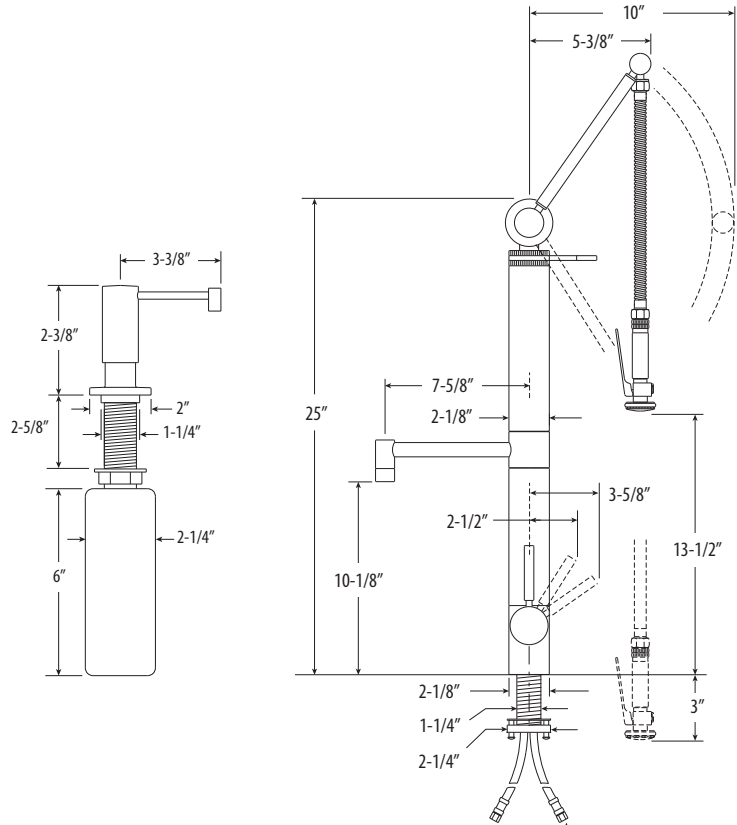

GANTRY® PULLDOWN FAUCET - 2 PIECE SUITE

Model # 3700-2

PRODUCT DESCRIPTION

- Suite include faucet and soap/lotion dispenser.
- Unique patent protected design.
- Straight spout with 7-5/8" reach.
- Spout swivels 360 degrees.
- Built-in diverter for pre-rinse sprayer.
- Spray arm pivots to reach all areas of sink.
- Select lever spray or aerated stream.
- Adjustable PTFE "Friction Lock" helps handle feel and prevents sag.
- Handle adjusts 22.5 degrees in either direction for backsplash clearance.
- Single handle mounts in front, right or left hand positions.
- Hot/Cold ceramic disk valve cartridge.
- Compatible with reverse osmosis filtration systems.
- 1.75 gpm maximum flow rate with aerated tip.
- Solid brass or stainless steel construction.
- Reversible or removable Hot/Cold indicator ring.
- Reinforced braided connection hoses.
- Lifetime Functional Warranty.
- Made in the USA.

CODES/STANDARDS APPLICABLE

Specified model meets or exceeds the following:

- ASME A112.18.1
- CSA B125.1
- NSF 61, 372
- CALGreen

- Max Counter Thickness 2-3/8"
- Minimum Install Hole Size 1-3/8"

Supply Hoses - 20" Long with
3/8" Compression Fittings