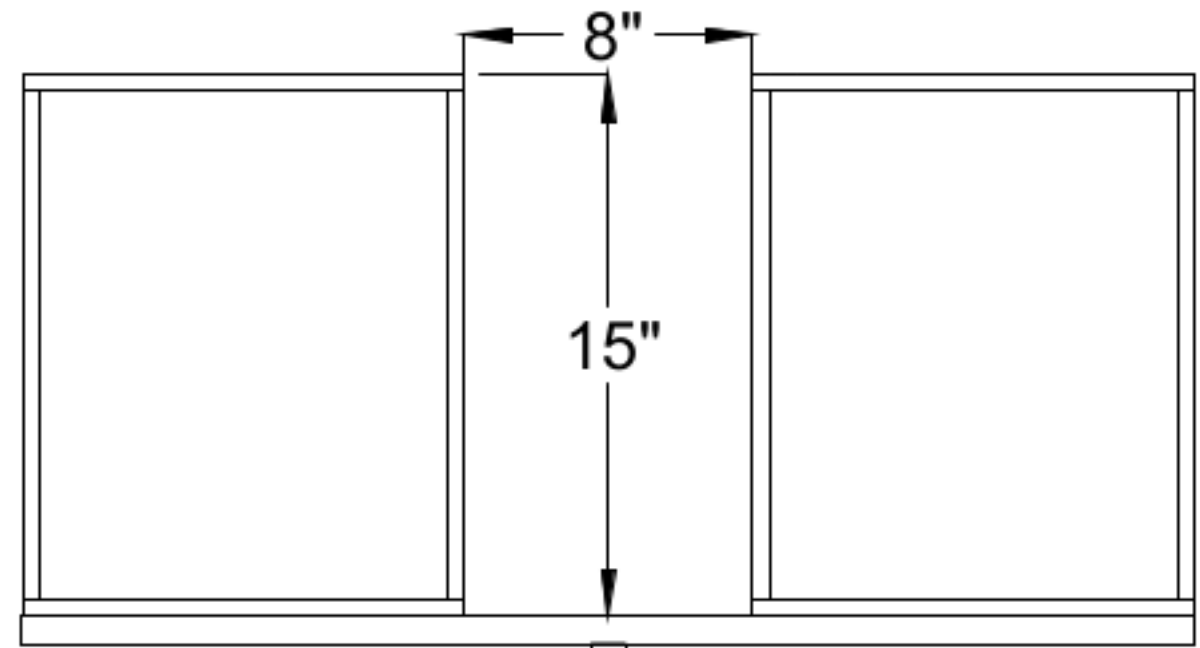

Front View

Top Drawer

Middle Drawer

Side View (21" or 18" front-to-back)

Drawers:
15" Deep
A = 4" High
B = 5 3/4" High