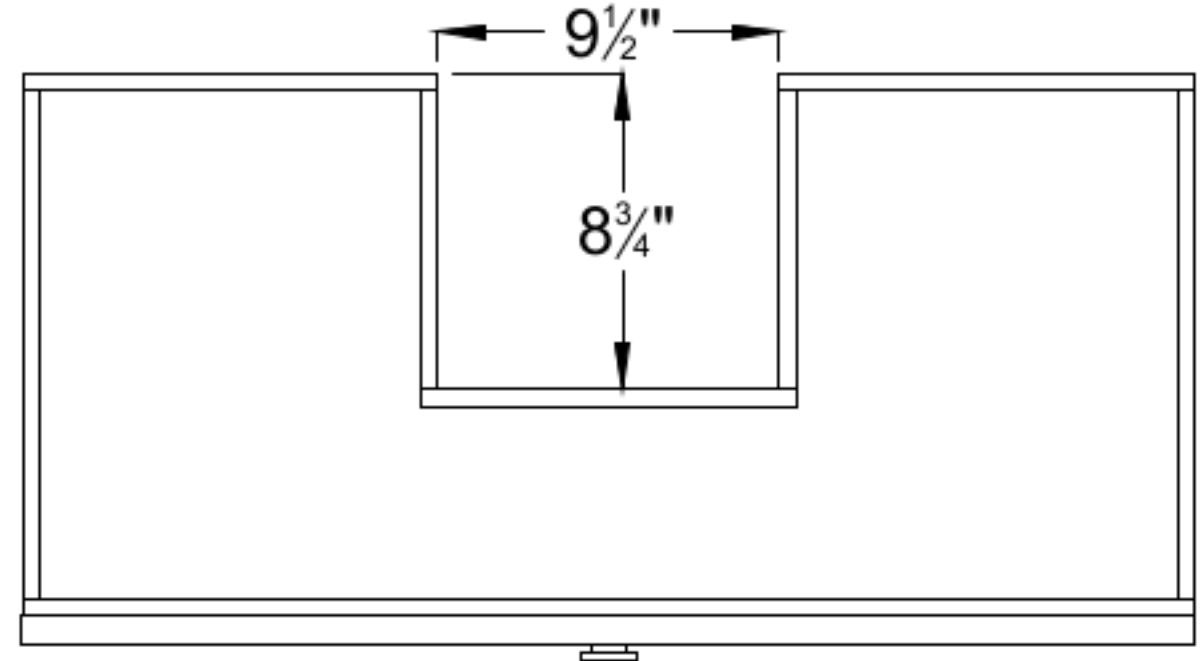

Front View

Top Drawer

Middle Drawer

Side View (21" or 18" front-to-back)

Drawers:
15" Deep
A = 4" High
B = 5 3/4" High