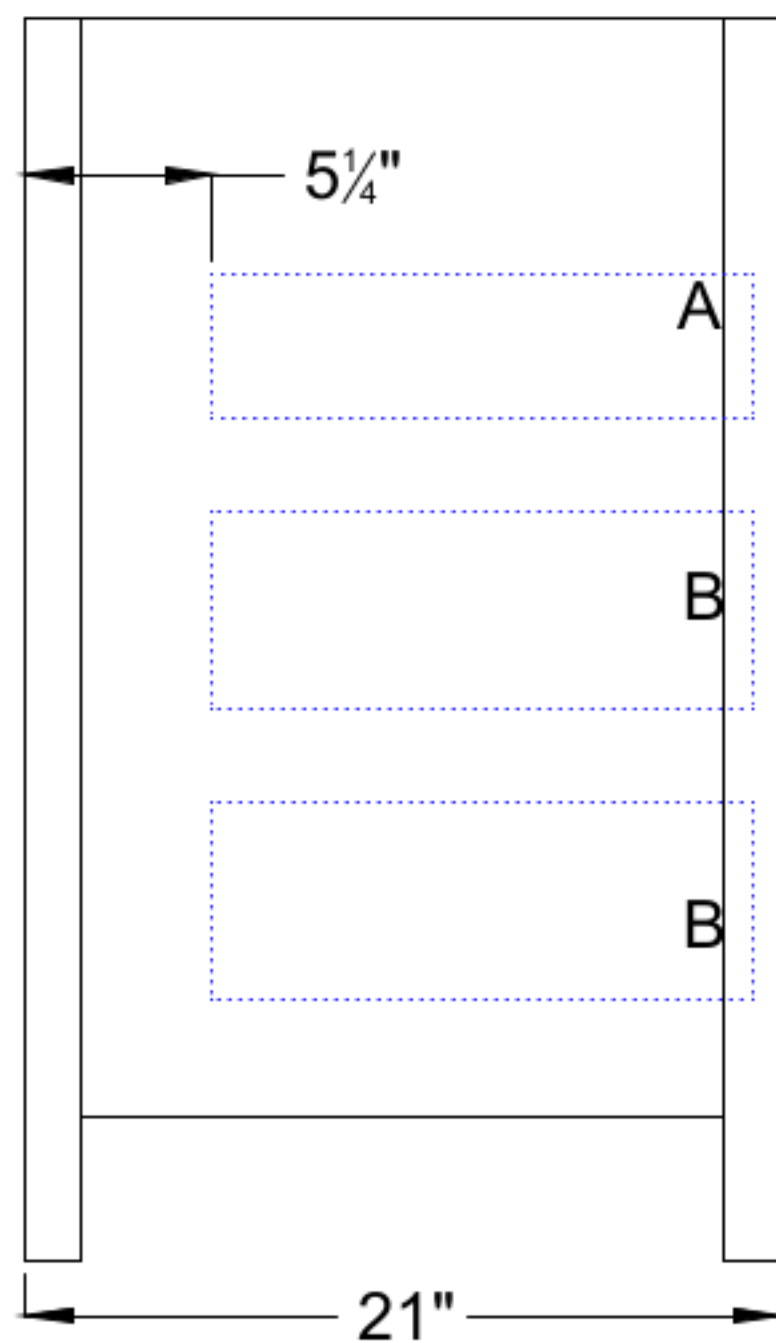

Front View

Top Drawer

Middle Drawer

Side View (21" or 18" front-to-back)

Drawers:
15" Deep
A = 4" High
B = 5 3/4" High