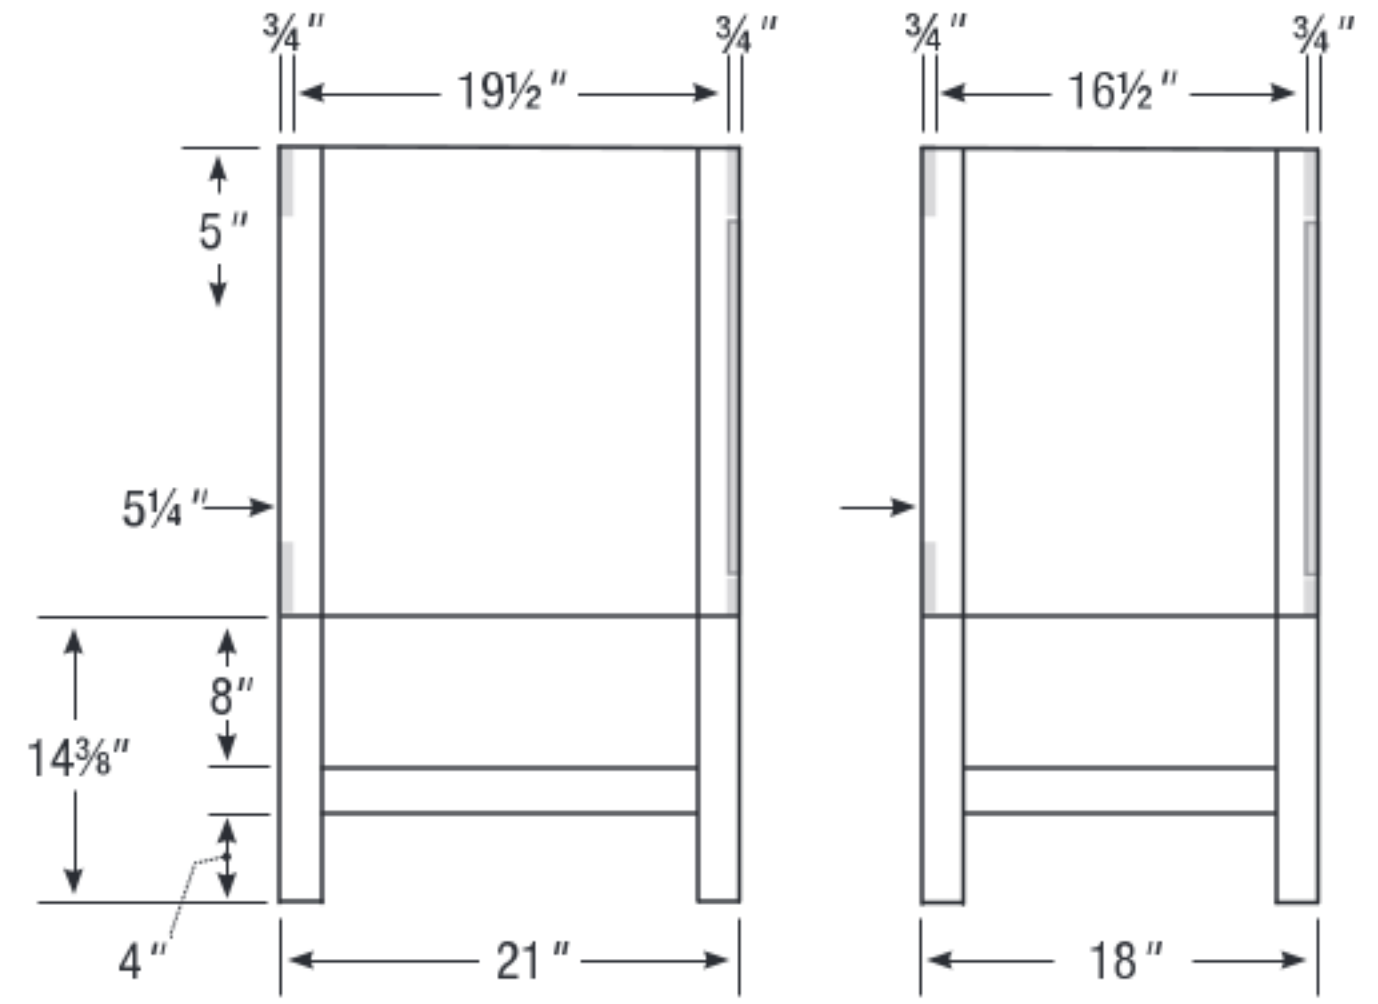

Basin placement range varies with brand and model.
Shown is for Kohler 2210.

21" or 18" front-to-back option

36" Vanity

36" wide
34 1/2" tall
21" or 18" front-to-back