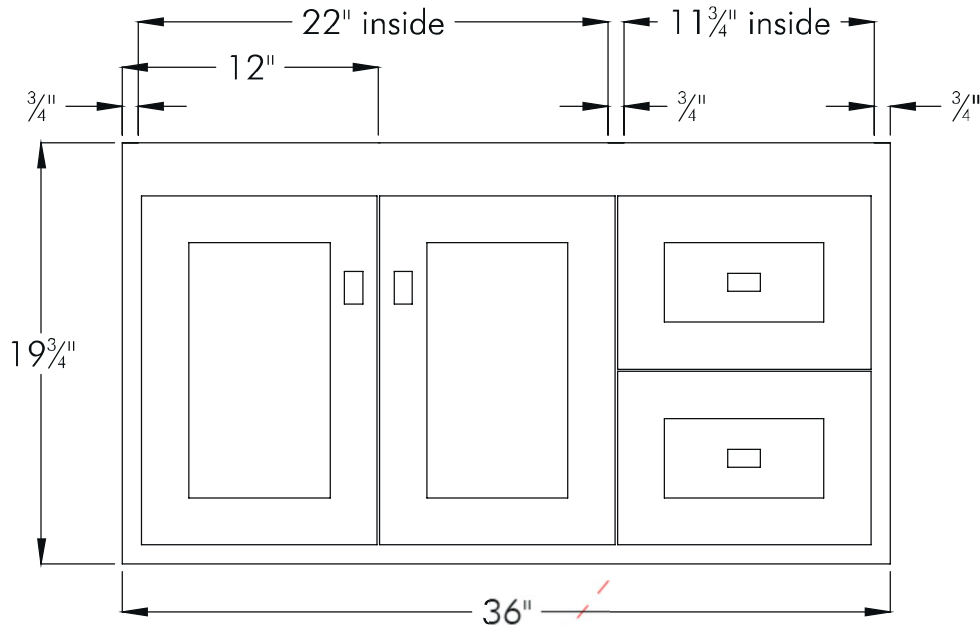

Front View

Side View (21" or 18" front-to-back)

Drawers:
15" Deep
A = 4" High
B = 5 3/4" High