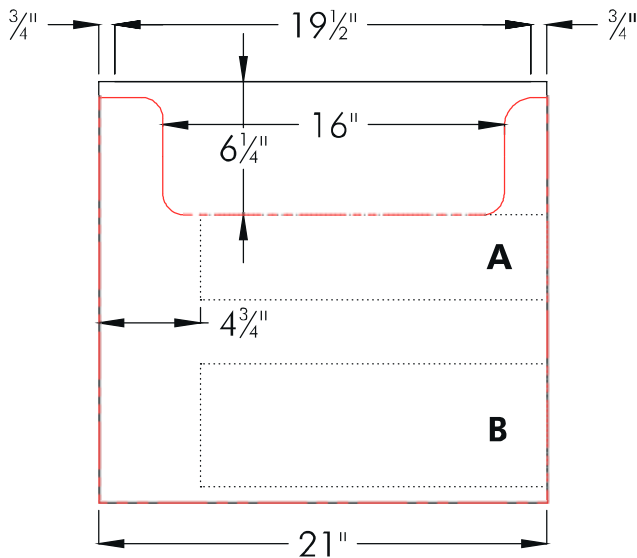

Front View

Side View (21" or 18" front-to-back)

Drawers:
15" Deep
A = 4" High
B = 5 3/4" High