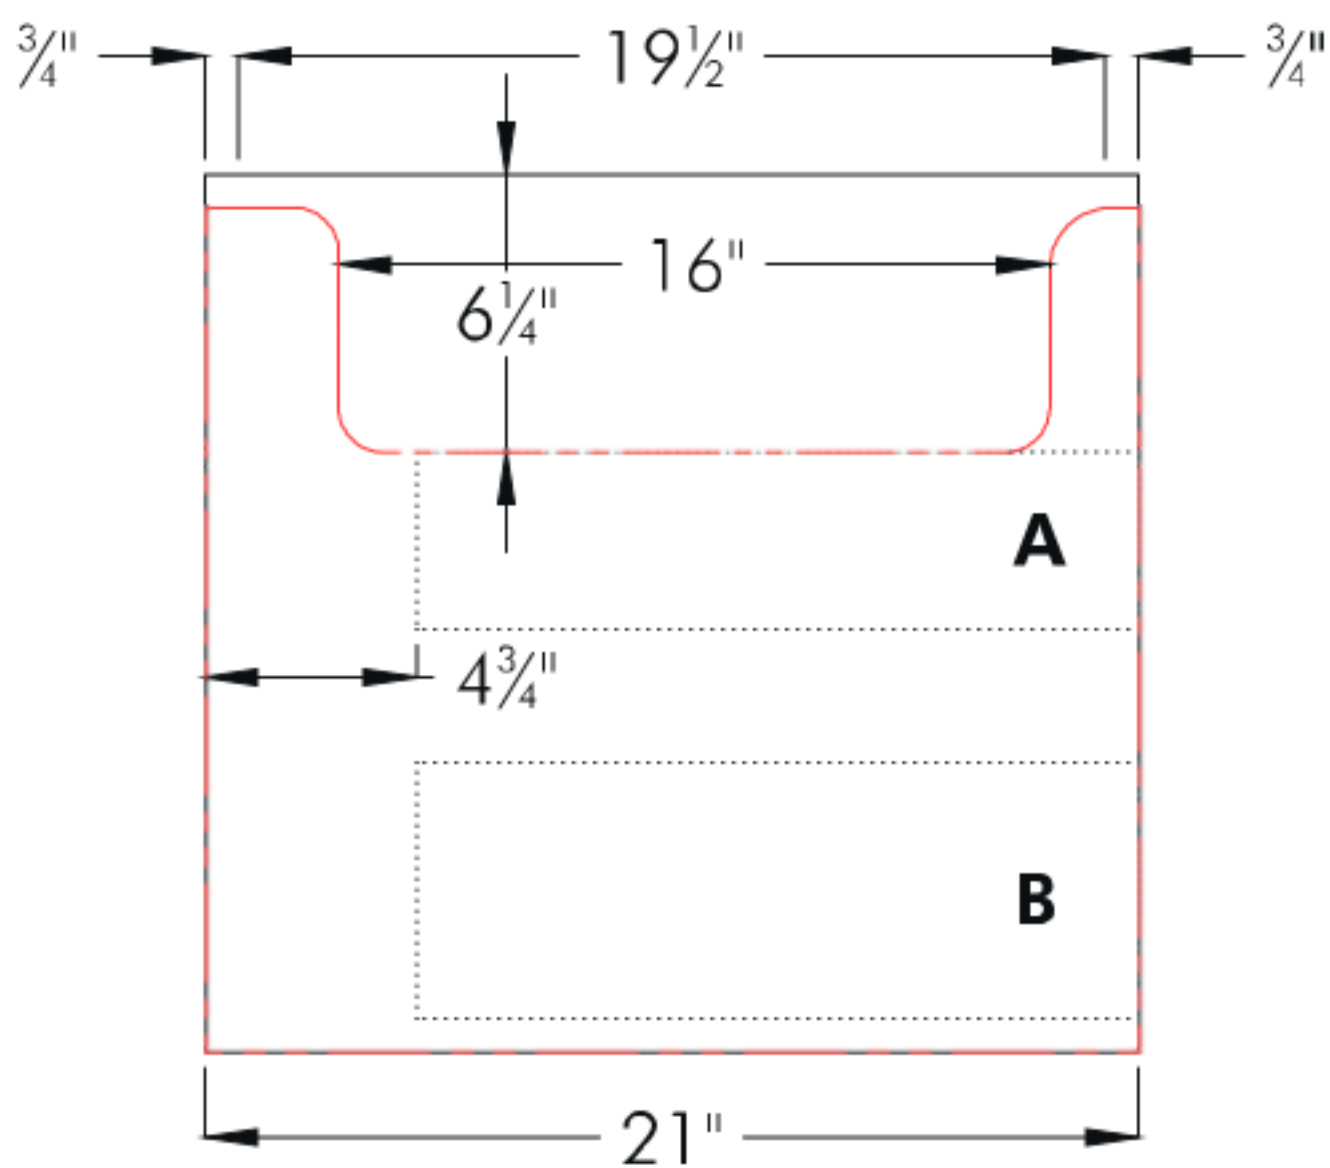

Front View

Side View (21" or 18" front-to-back)

Drawers:
15" Deep
A = 4" High
B = 5 3/4" High