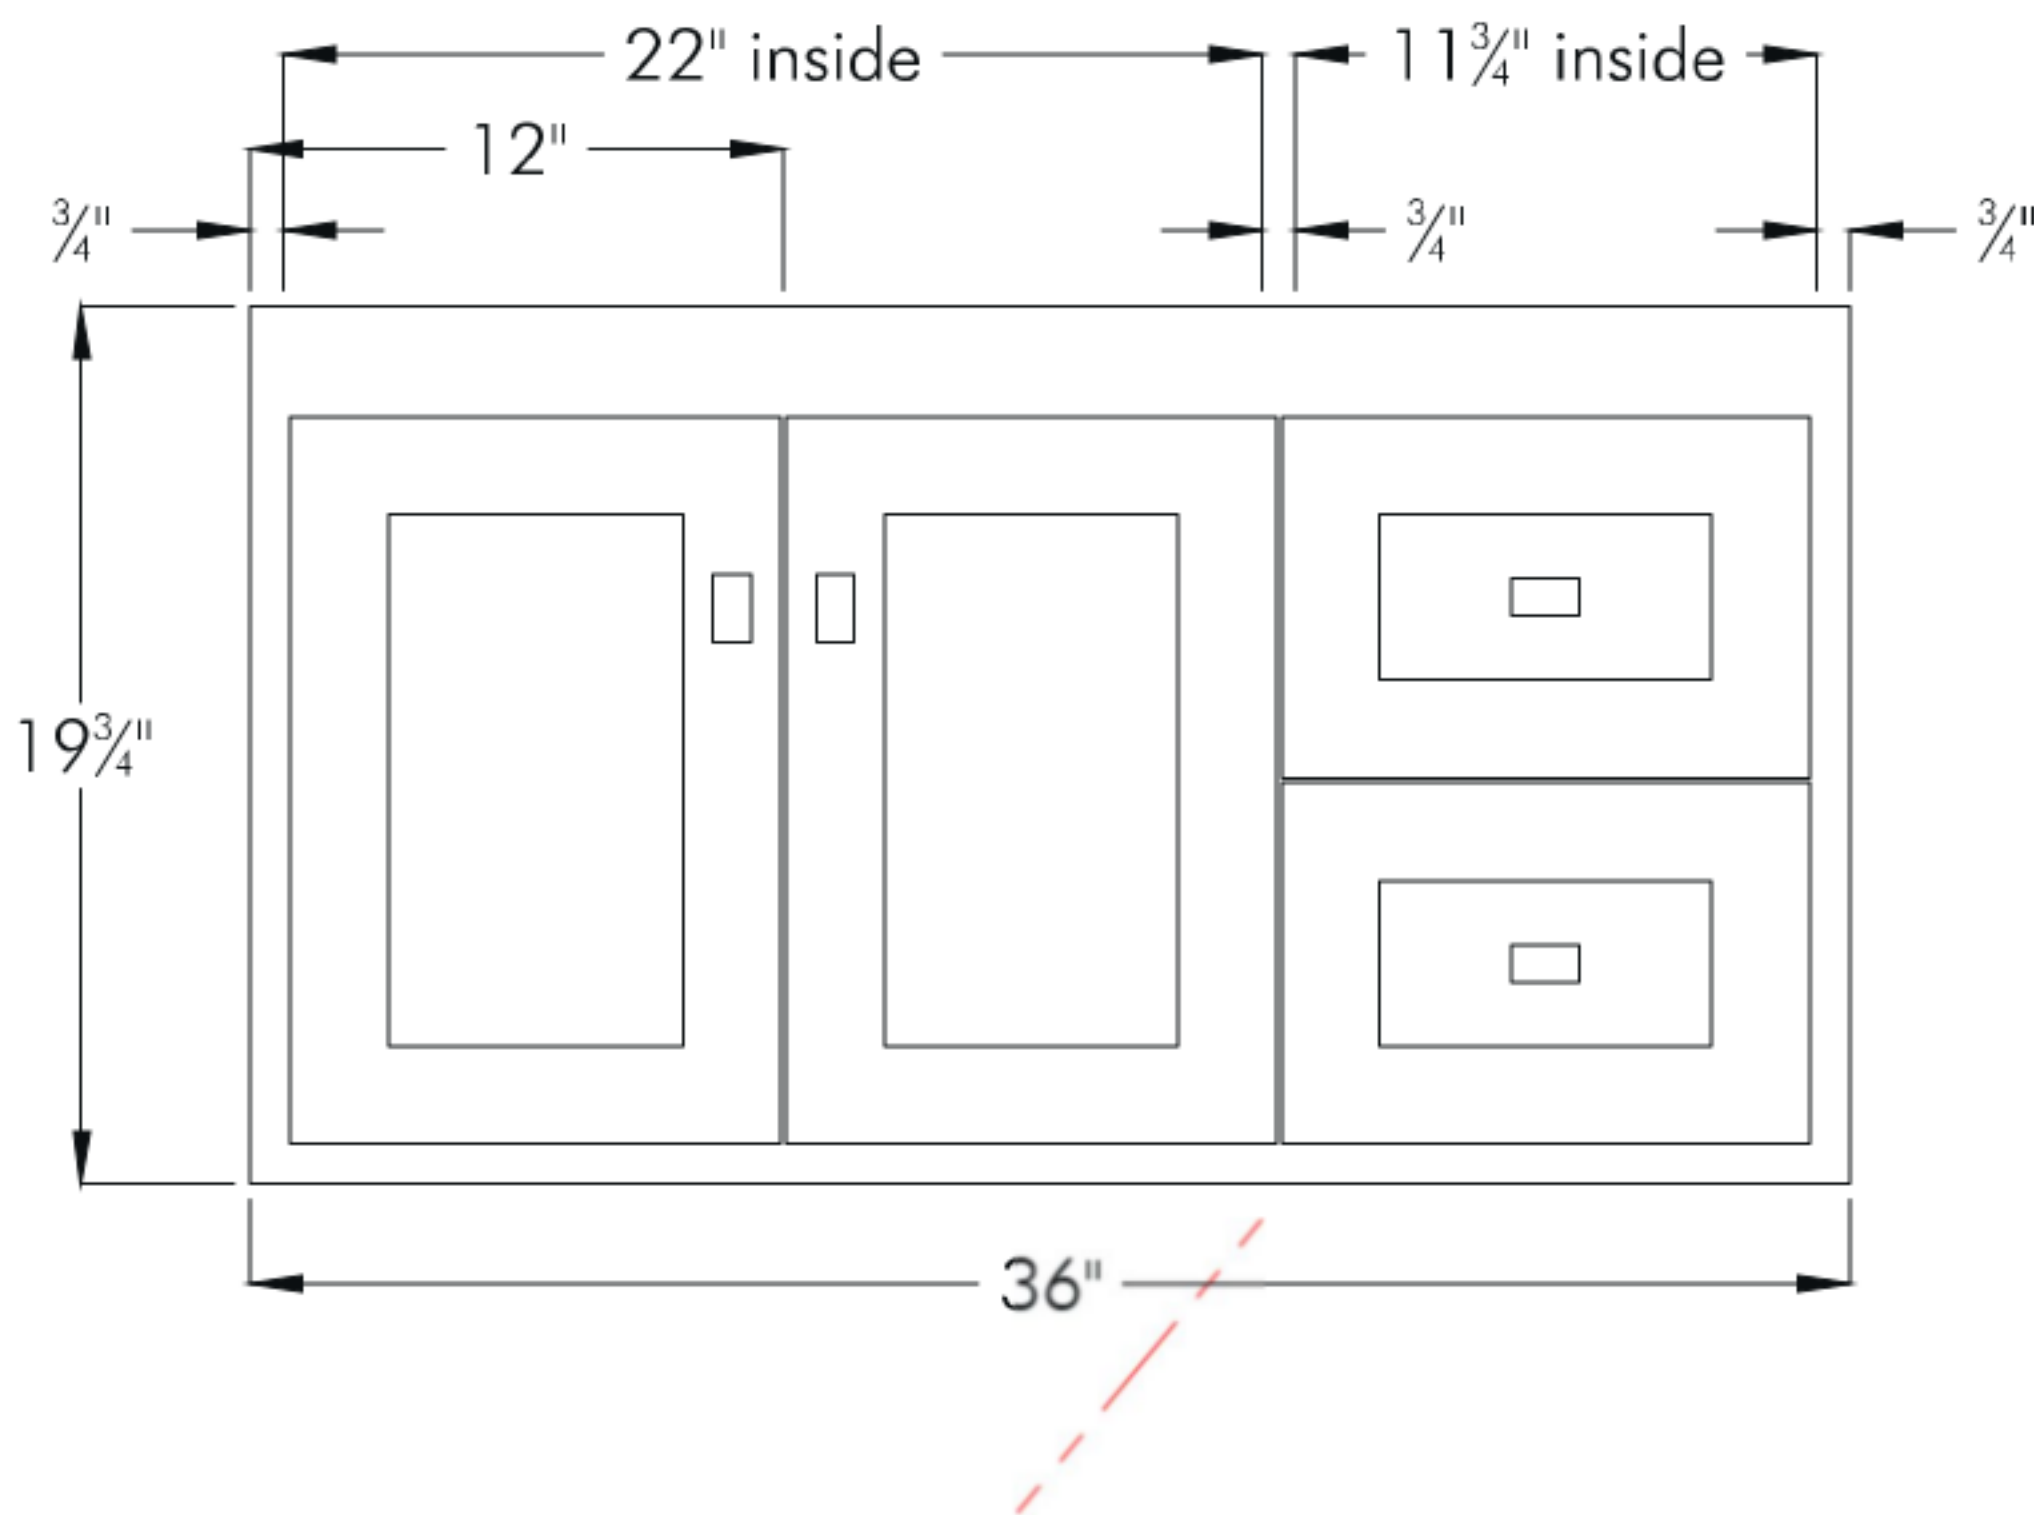

Front View

Side View (21" or 18" front-to-back)

Drawers:
15" Deep
A = 4" High
B = 5 3/4" High