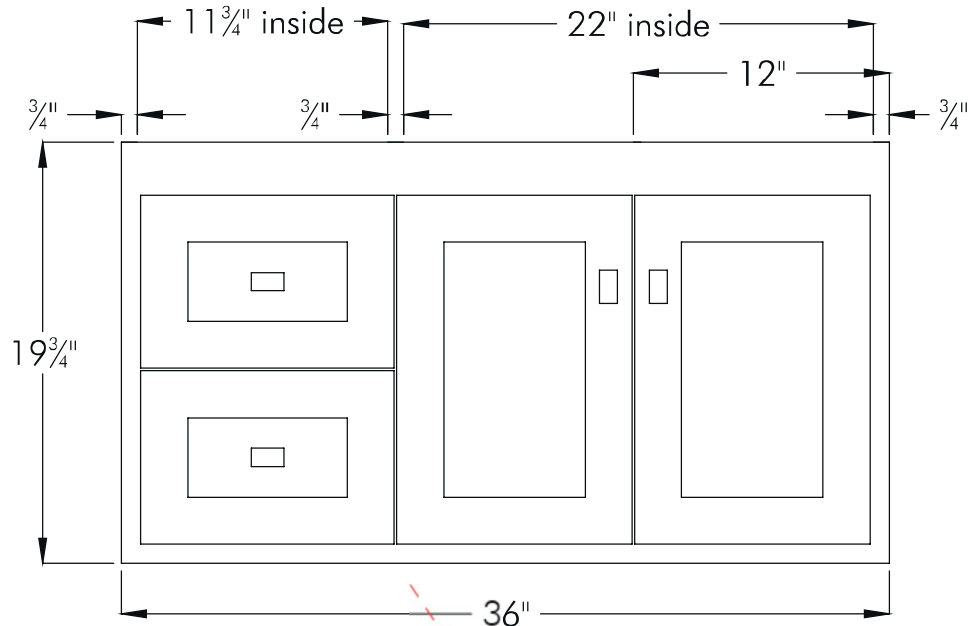

Front View

Side View (21" or 18" front-to-back)

Drawers:
 15" Deep
 A = 4" High
 B = 5 ³/₄" High