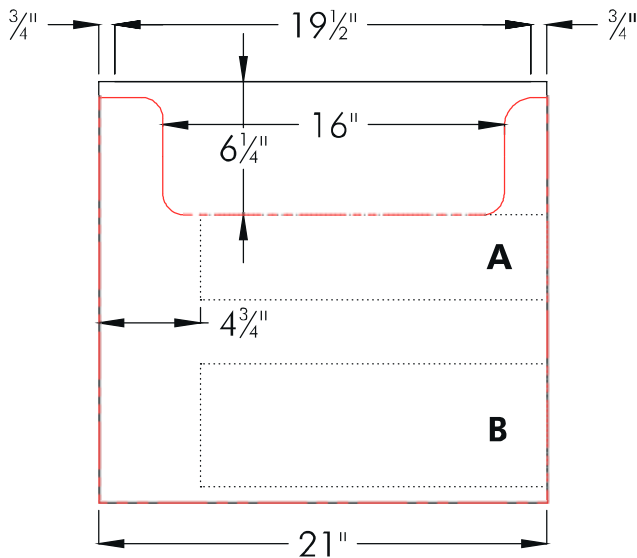

Front View

Side View (21" or 18" front-to-back)

Drawers:
 15" Deep
 A = 4" High
 B = 5 ³/₄" High