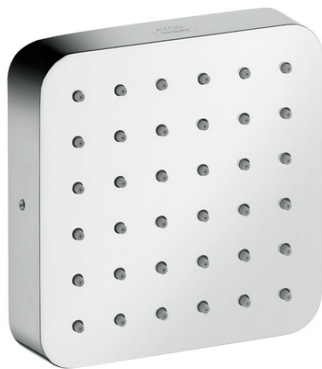

AXOR Citterio E
Axor Citterio E Shower Module Trim, 5"x5"
 Finishes : **Chrome** Part no. : **36822001**

Description

Features

- 3-position adjustable spray
- Flow: 0.9 GPM

Required accessories

- Rough, Axor ShowerCollection Shower Module, 5"x5" (#28486USA)

Optional accessories

- Axor ShowerCollection Shower Modules Mounting Plate (#28470USA)

Item details

List Price \$ 560.00

Technology

Compliance

Product image

Scale drawing

AXOR Citterio E
Axor Citterio E Shower Module Trim, 5"x5"
 Finishes : **Chrome** Part no. : **36822001**

Spare parts list

Year of production: >01/16

Pos.	Description	Part no.	Price	PU
1	connecting thread	95364000	-	1
2	spray body	95361000	-	1
3	O-ring 41x2	98212000	-	1
4	flow limiter / non return valve	95363000	-	1
5	frontcover	92459000	-	1
6	base body	28486181	-	1
7	-	88746000	-	1