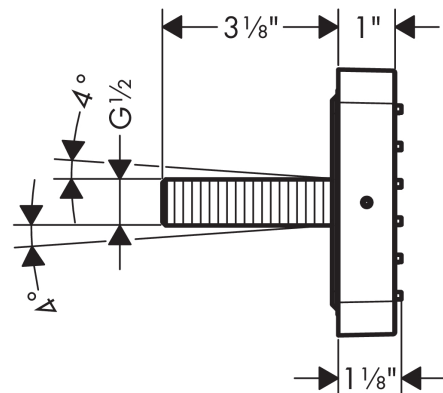

AXOR Citterio E
Axor Citterio E Shower Module Trim, 5"x5"
 Finishes : **Chrome** Part no. : **36822001**

Description

Features

- 3-position adjustable spray
- Flow: 0.9 GPM

Required accessories

- Rough, Axor ShowerCollection Shower Module, 5"x5" (#28486USA)

Optional accessories

- Axor ShowerCollection Shower Modules Mounting Plate (#28470USA)

Item details

List Price \$ 560.00

Technology

Compliance

Product image

Scale drawing

AXOR Citterio E
Axor Citterio E Shower Module Trim, 5"x5"
 Finishes : **Chrome** Part no. : **36822001**

Spare parts list

Year of production: >01/16

Pos.	Description	Part no.	Price	PU
1	connecting thread	95364000	-	1
2	spray body	95361000	-	1
3	O-ring 41x2	98212000	-	1
4	flow limiter / non return valve	95363000	-	1
5	frontcover	92459000	-	1
6	base body	28486181	-	1
7	-	88746000	-	1