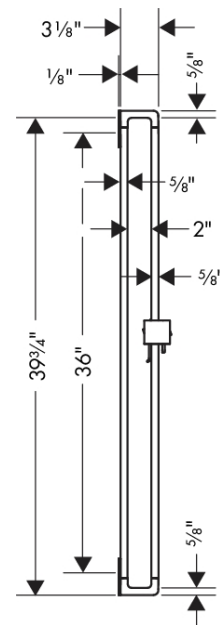

AXOR Citterio E

Axor Citterio E Wallbar, 36"

Finishes : **Chrome** Part no. : **36736000**

Description

Features

- Angle-adjustable holder pivots left and right, slides easily and locks in place

Comprised of

- Techniflex 63" Hose (#28276XXX)
- Techniflex Hose, 63" (#28276USA)

Optional accessories

- Axor Universal Back Covers for Rails (2 Pieces) (#42871XXX)

Item details

List Price \$ 430.00

Design awards

Compliance

Product image

Scale drawing

AXOR Citterio E

Axor Citterio E Wallbar, 36"

Finishes : **Chrome** Part no. : **36736000**

Exploded drawing

Year of production: >10/15

AXOR Citterio E

Axor Citterio E Wallbar, 36"

Finishes : **Chrome** Part no. : **36736000**

Spare parts list

Year of production: >10/15

Pos.	Description	Part no.	Price	PU
1	tile-matching-disk	92406000	-	1
2	mounting set	92841000	-	1
3	excentric socket	97604000	-	1
4	support, assy	92726000	-	1
5	shower hose Isiflex'B 1,60 m	28276000	-	1
6	seal	98058000	-	1
a	set of covers	42871000	-	1