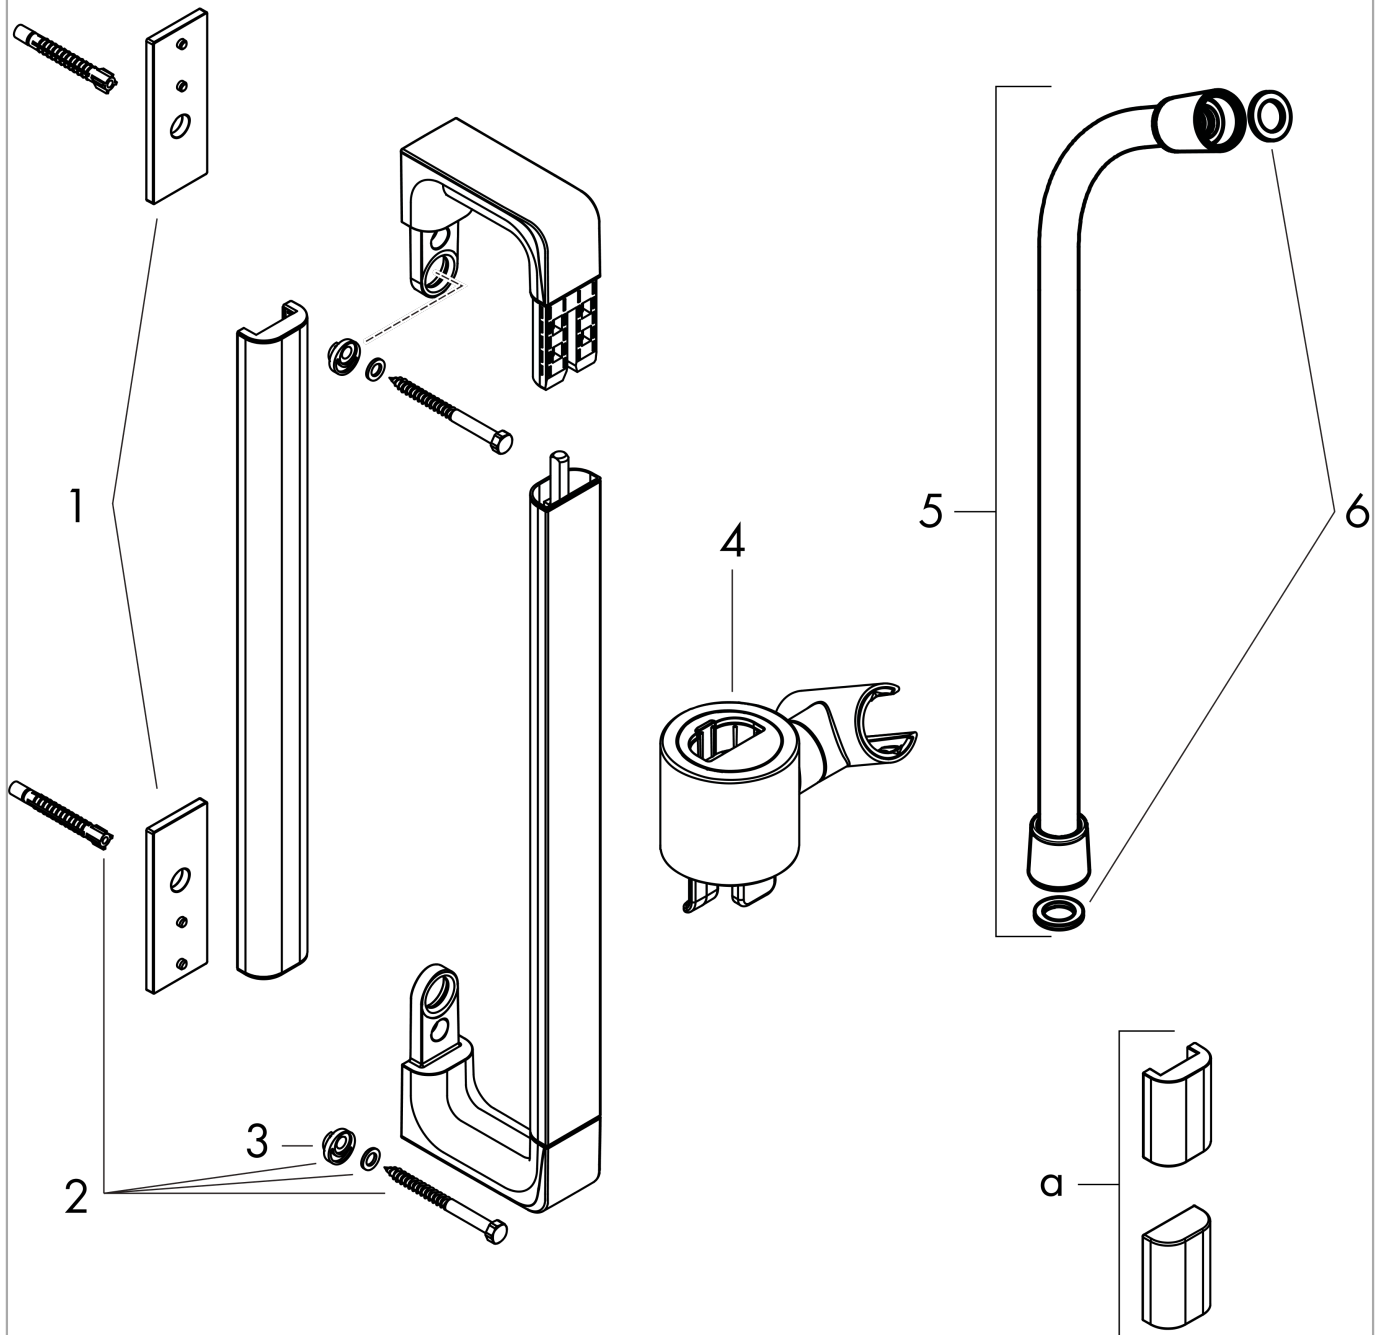

AXOR Citterio E

Axor Citterio E Wallbar, 36"

Finishes : **Chrome** Part no. : **36736000**

Description

Features

- Angle-adjustable holder pivots left and right, slides easily and locks in place

Comprised of

Product image

Scale drawing

AXOR Citterio E

Axor Citterio E Wallbar, 36"

Finishes : **Chrome** Part no. : **36736000**

Exploded drawing

Year of production: >10/15

AXOR Citterio E

Axor Citterio E Wallbar, 36"

Finishes : **Chrome** Part no. : **36736000**

Spare parts list

Year of production: >10/15

Pos.	Description	Part no.	Price	PU
1	tile-matching-disk	92406000	-	1
2	mounting set	92841000	-	1
3	excentric socket	97604000	-	1
4	support, assy	92726000	-	1
5	shower hose Isiflex'B 1,60 m	28276000	-	1
6	seal	98058000	-	1
a	set of covers	42871000	-	1