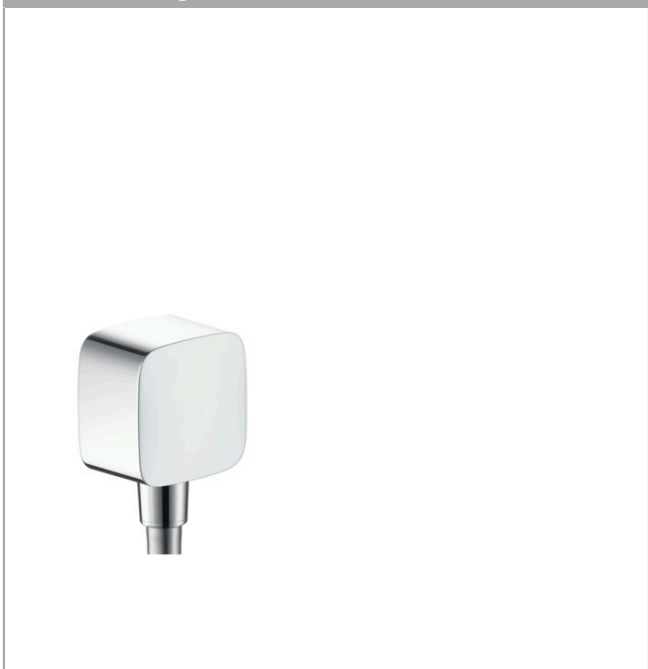

Compliance

Product image