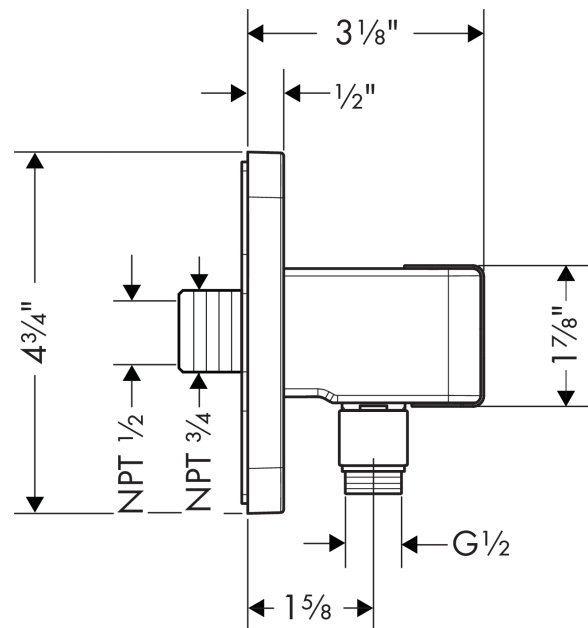

AXOR Citterio E

Axor Citterio E Handshower Porter with Outlet

Finishes : **Chrome** Part no. : **36724001**

Description

Features

- Includes 1/2" NPT adaptor when installed without Axor ShowerCollection Shower Module rough
- Integrated double backflow prevention
- Fits all 1/2" hoses

Optional accessories

- Rough, Axor ShowerCollection Shower Module, 5"x5" (#28486USA)

Item details

List Price \$ 270.00

Compliance

Product image

Scale drawing

AXOR Citterio E
Axor Citterio E Handshower Porter with Outlet
Finishes : **Chrome** Part no. : **36724001**

Exploded drawing

Year of production: >01/16

AXOR Citterio E
Axor Citterio E Handshower Porter with Outlet
 Finishes : **Chrome** Part no. : **36724001**

Spare parts list

Year of production: >01/16

Pos.	Description	Part no.	Price	PU
1	escutcheon	92457000	-	1
2	O-ring 11x2	98127000	-	1
3	shower holder	95187000	-	1
4	hollow set screw M4x8	97669000	-	1
5	O-ring 14x2	98129000	-	1
a	set of non return valves DW 15	94074000	-	1
b	guide	92858000	-	1