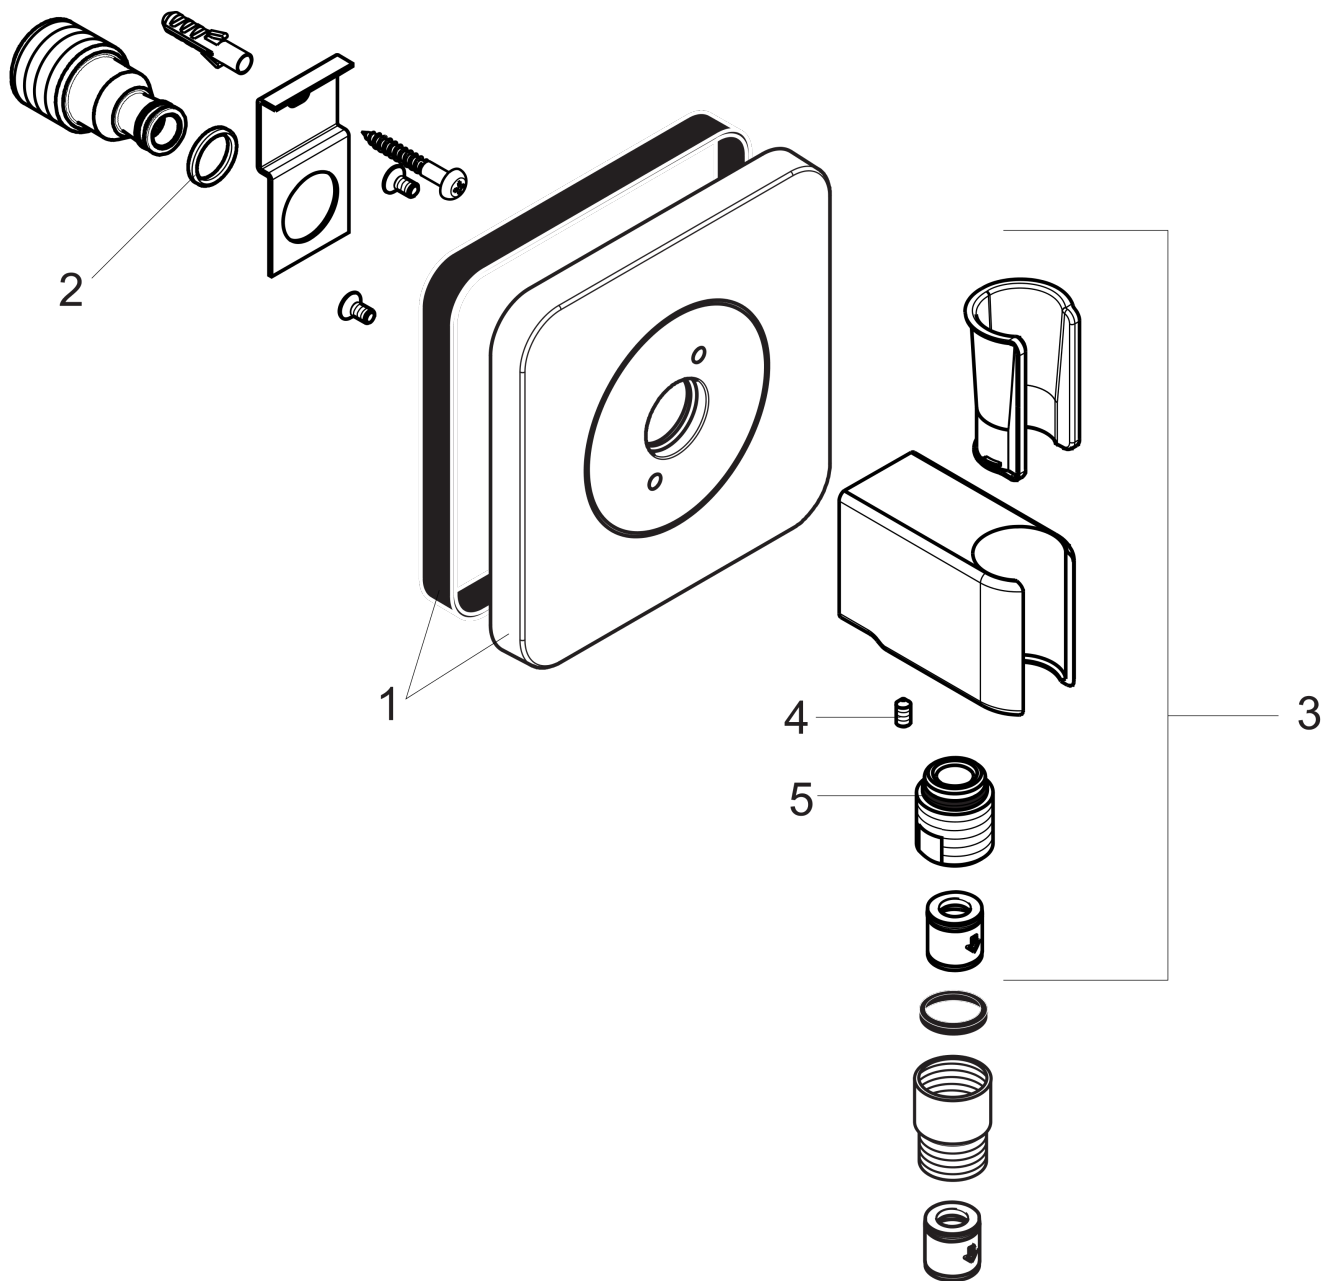

AXOR Citterio E

Axor Citterio E Handshower Porter with Outlet

Finishes : **Chrome** Part no. : **36724001**

Description

Features

- Includes 1/2" NPT adaptor when installed without Axor ShowerCollection Shower Module rough
- Integrated double backflow prevention
- Fits all 1/2" hoses

Optional accessories

- Rough, Axor ShowerCollection Shower Module, 5"x5" (#28486USA)

Item details

List Price \$ 270.00

Compliance

Product image

Scale drawing

AXOR Citterio E
Axor Citterio E Handshower Porter with Outlet
Finishes : **Chrome** Part no. : **36724001**

Exploded drawing

Year of production: >01/16

AXOR Citterio E
Axor Citterio E Handshower Porter with Outlet
 Finishes : **Chrome** Part no. : **36724001**

Spare parts list

Year of production: >01/16

Pos.	Description	Part no.	Price	PU
1	escutcheon	92457000	-	1
2	O-ring 11x2	98127000	-	1
3	shower holder	95187000	-	1
4	hollow set screw M4x8	97669000	-	1
5	O-ring 14x2	98129000	-	1
a	set of non return valves DW 15	94074000	-	1
b	guide	92858000	-	1