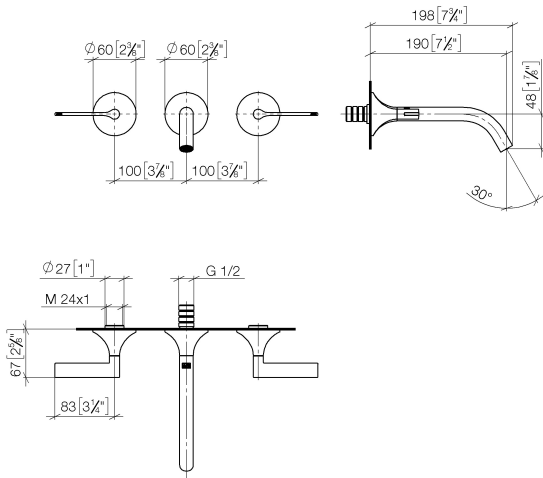

VAIA Wall-mounted three-hole lavatory mixer without drain - Brushed Durabronz (23kt Gold)

VAIA

36 712 819 Product version from 3/13/2017

Codes & Standards

ADA

California Energy
Commission
(CEC)

NSF372

NSF61

Certificates and sustainability

IAPMO_N-4976

IAPMO_6397