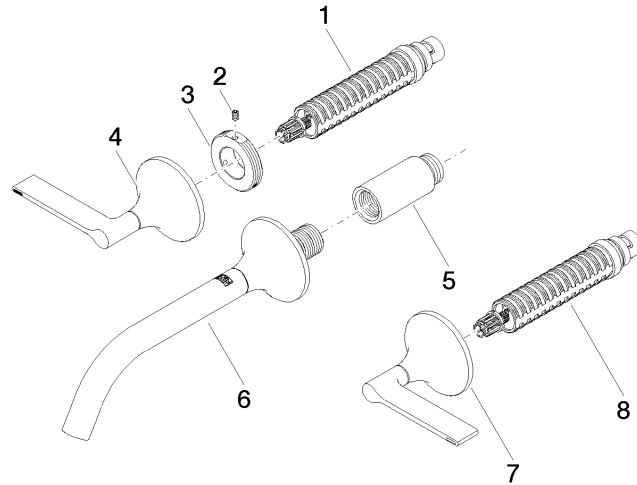

VAIA Wall-mounted three-hole lavatory mixer without drain - Brushed Durabronze (23kt Gold)

VAIA

36 712 819 Product version from 3/13/2017

- 7-1/2" Projection
- Rigid spout
- Round aerated stream
- Valve hole diameter 1-3/8"
- Spout hole diameter 1-3/8"
- Flanges, diameter 2-3/8"
- Water flow rate limited to max. 1.2 gpm
- lead-free
- This product can help a building meet the requirements of Green Building Rating Systems, e.g. LEED®, BREEAM®, DGNB (ADA)

Required article

- Rough for wall-mounted faucet , spout in center -** 35 700 970-90 0010
- Max. rough in depth 5-3/4"
 - Min. rough in depth 3-3/8"

Required article

- Rough for wall-mounted faucet flexible positioning -** 35 720 970-90 0010
- Max. rough in depth 5-3/4"
 - Min. rough in depth 3-3/8"

Recommended article

- Concealed wall elbow -** 35 085 970-90 0010
- Min. rough in depth "
 - Max. rough in depth "

VAIA Wall-mounted three-hole lavatory mixer without drain - Brushed Durabronz (23kt Gold)

IAPMO_N-4976

IAPMO_6397

Spare parts list

Number	Item Number	Designation	Number of units	Lead time
4	90 20 80 013 00-28	handle (hot)	1.00	20
3	09 21 02 163 90	disc	2.00	2
2	09 31 11 008 90	pin	2.00	2
6	13 800 809-28 0010	VAIA Lavatory spout, wall-mounted without drain - Brushed Durabronz (23kt Gold)	1.00	-
Spare part can no longer be ordered, please order the replacement item				
5	09 24 03 081 10 90	extension	1.00	2
1	90 90 03 157 00 90	top	1.00	2
8	90 90 03 156 00 90	top	1.00	2
7	90 20 80 012 00-28	handle (cold)	1.00	20