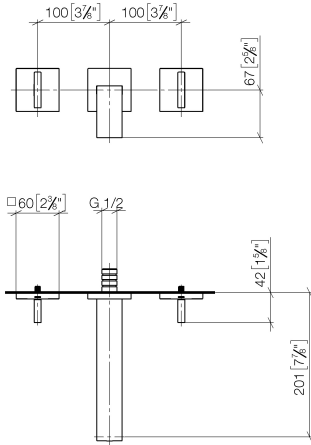

**MEM Wall-mounted basin mixer without pop-up waste - Brushed Durabross (23kt Gold)**

MEM

36 712 782 Product version from 7/1/2016 to 10/27/2020

- 200mm projection
- fixed spout
- rectangular, air-enriched flow
- hole diameter valve 40 mm
- hole diameter spout 40 mm
- individual rosettes 60 x 60 mm
- max. flow 4.5 l/min
- lead-free
- This product can help a building meet the requirements of Green Building Rating Systems, e.g. LEED®, BREEAM®, DGNB

**Required miscellaneous**

- Concealed wall-mounted mixer variable positioning -** 35 720 970-90 0010
- min. recess depth 110 mm
  - max. recess depth 150 mm

**Required miscellaneous**

- Concealed wall-mounted mixer centred spout -** 35 700 970-90 0010
- min. recess depth 110 mm
  - max. recess depth 150 mm

# MEM Wall-mounted basin mixer without pop-up waste - Brushed Durabross (23kt Gold)

MEM

36 712 782 Product version from 7/1/2016 to 10/27/2020  
mm [inches]

## Certificates and sustainability

IAPMO\_N-4976

IAPMO\_6397

36 712 782 Product version from 7/1/2016 to 10/27/2020

**Spare parts list**

No.	Item Number	Name	Quantity used	Delivery time
5	90 20 78 002 06-28	Handle for wall valve Cold 60 x 75 x 60 mm - Brushed Durabron (23kt Gold)	1.00	20
3	13 800 782-28 0010	MEM Wall-mounted basin spout without pop-up waste - Brushed Durabron (23kt Gold)	1.00	-
Spare part can no longer be ordered, please order the replacement item				
6	90 90 03 157 00 90	Head part clockwise closing 1/2" -	1.00	2
4	90 20 78 002 07-28	Handle for wall valve Hot 60 x 75 x 60 mm - Brushed Durabron (23kt Gold)	1.00	20
2	90 21 02 108 00 90	Wall disc complete -	1.00	2
7	90 20 78 002 01-28	Handle 60 x 60 x 55 mm - Brushed Durabron (23kt Gold)	1.00	20
1	90 90 03 156 00 90	Head part anti-clockwise closing 1/2" -	1.00	2