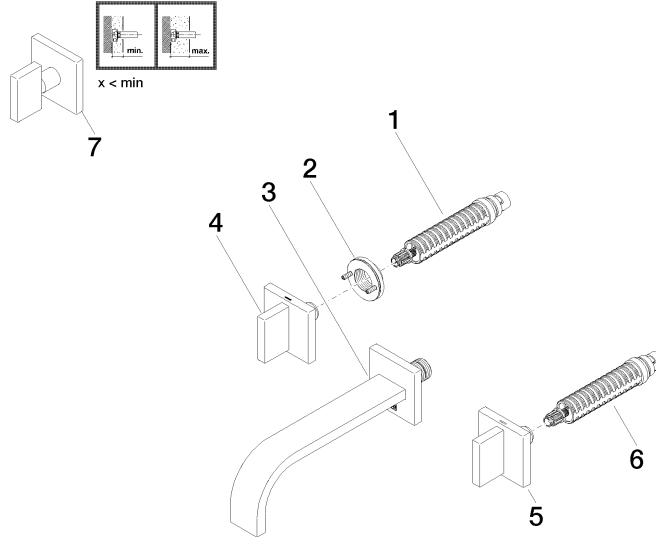

**MEM Wall-mounted basin mixer without pop-up waste - Brushed Durabross (23kt Gold)**

MEM

36 712 782 Product version from 7/1/2016 to 10/27/2020

- 200mm projection
- fixed spout
- rectangular, air-enriched flow
- hole diameter valve 40 mm
- hole diameter spout 40 mm
- individual rosettes 60 x 60 mm
- max. flow 4.5 l/min
- lead-free
- This product can help a building meet the requirements of Green Building Rating Systems, e.g. LEED®, BREEAM®, DGNB

## Certificates and sustainability

IAPMO\_N-4976

IAPMO\_6397

36 712 782 Product version from 7/1/2016 to 10/27/2020

**Spare parts list**

No.	Item Number	Name	Quantity used	Delivery time
5	90 20 78 002 06-28	Handle for wall valve Cold 60 x 75 x 60 mm - Brushed Durabron (23kt Gold)	1.00	20
3	13 800 782-28 0010	MEM Wall-mounted basin spout without pop-up waste - Brushed Durabron (23kt Gold)	1.00	-
Spare part can no longer be ordered, please order the replacement item				
6	90 90 03 157 00 90	Head part clockwise closing 1/2" -	1.00	2
4	90 20 78 002 07-28	Handle for wall valve Hot 60 x 75 x 60 mm - Brushed Durabron (23kt Gold)	1.00	20
2	90 21 02 108 00 90	Wall disc complete -	1.00	2
7	90 20 78 002 01-28	Handle 60 x 60 x 55 mm - Brushed Durabron (23kt Gold)	1.00	20
1	90 90 03 156 00 90	Head part anti-clockwise closing 1/2" -	1.00	2