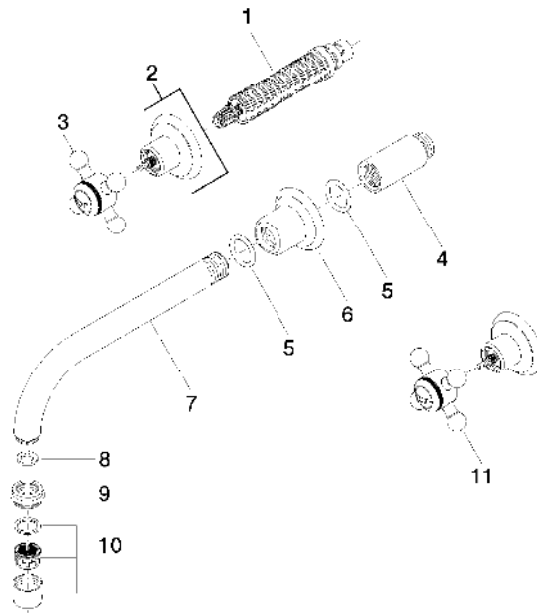

Bath & Spa

**Madison Wall-mounted three-hole lavatory mixer without drain**

Article number: 36712361ff0010

**Exploded assembly drawing**

36712361ff0010

Bath & Spa

**Madison Wall-mounted three-hole lavatory mixer without drain**

Article number: 36712361ff0010

**Order quantity**

<b>No.</b>	<b>Article number</b>	<b>Name</b>	<b>Installation quantity</b>
1	9090031570090	top	2
2	36310361ff	handle	2
3	04203610001ff	handle ( hot )	1
4	0924030811090	extension	1
5	09141002690	seal	2
6	092736010ff	rosette	1
7	04282209010ff	spout	1
8	09140502090	seal	1
9	09240302210ff	nipple	1
10	90230111904ff	aerator	1
11	04203610000ff	handle ( cold )	1

Bath & Spa

**Madison Wall-mounted three-hole lavatory mixer without drain**

Article number: 36712361ff0010

**Flow rate chart**