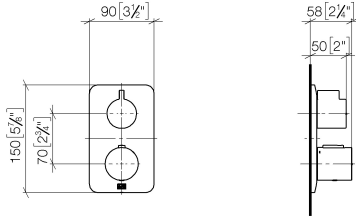

36 428 845 Product version from 6/30/2022

- rotary diverter with volume control and shut-off function
- cover plate 150 x 90 mm
- hot water temperature limiter, can be preset
- temperature control handle with safety limit stop at 38°C
- single flow function only

Required miscellaneous

	Concealed thermostat for three-way outlets - •max. recess depth 136 mm •min. recess depth 80 mm	35 428 970-90 0010
---	--	--------------------

Required miscellaneous

	xGRID Installation track 555 mm -	12 360 970 90
---	--	---------------

Recommended miscellaneous

	xGRID Attachment set for integrating in the dry wall construction -	12 340 970 90
---	--	---------------

Recommended miscellaneous

	Concealed wall elbow - •min. recess depth mm •max. recess depth mm	35 085 970-90 0010
---	---	--------------------

36 428 845 Product version from 6/30/2022

mm [inches]

Codes & Standards

ADA

California Energy
Commission
(CEC)