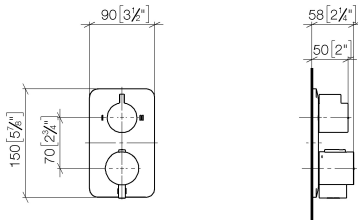

**Required article**

	<b>Concealed thermostat for one- and two-way outlets -</b> •Max. rough in depth 5-3/8" •Min. rough in depth 3-1/8"	35 426 970-90 0010
---	--	--------------------

**Recommended article**

	<b>xGRID Mounting bracket for drywall construction -</b>	12 340 970 90
---	--	---------------

**Required article**

	<b>xGRID Installation track 21.85" -</b>	12 360 970 90
---	--	---------------

**Recommended article**

	<b>Concealed wall elbow -</b> •Min. rough in depth " •Max. rough in depth "	35 085 970-90 0010
---	---	--------------------

36 426 845 Product version from 6/30/2022

mm [inches]